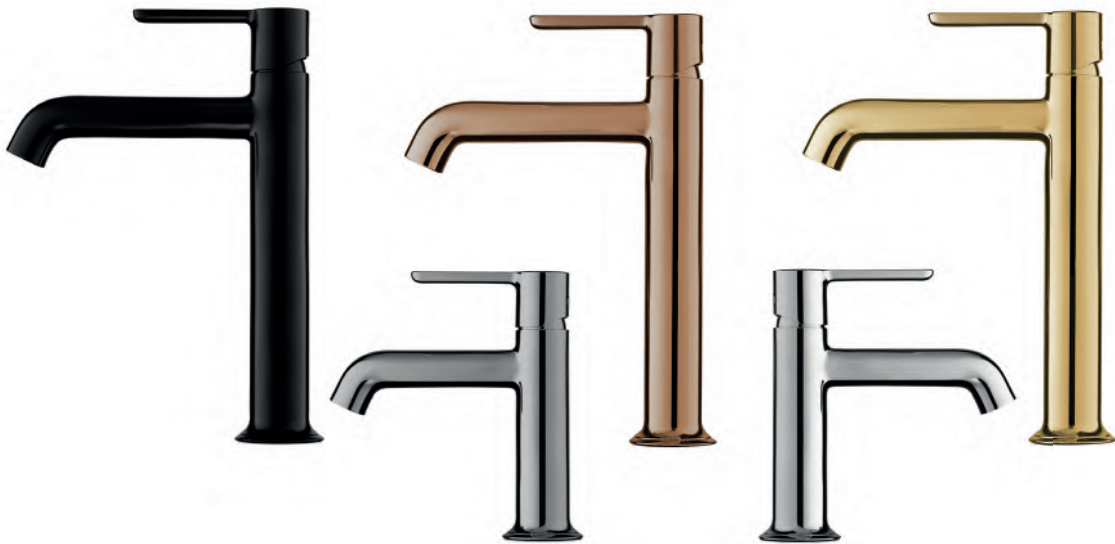

Pure & Simplistic

Five timeless finishes, tailored for you.

The brand new MOONLIGHT collection, where elegance and classic design intertwine. With 232 items available in five finishes, each piece embodies a sense of pure, simplistic beauty, inviting you into a realm of timeless refinement.

Matt Black