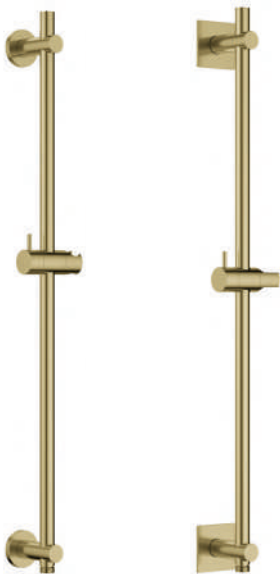

BRB-KI026A £300

**Round 250mm solid brass Air-Mixed rainshower**

- Medium pressure >0.5

BRB-KILVSA £100

**Wall mounted 400mm shower arm - round plate**

BRB-KILVSA-SQ £100

**Wall mounted 400mm shower arm - square plate**

BRB-KI08 £65

**120mm ceiling arm**

BRB-KI575A £145  
Round pressure boost handshower

BRB-KI575B £145  
Square pressure boost handshower

BRB-KI576 £78  
2-function pencil handshower

BRB-KI573 £42  
5-function ABS handshower

BRB-LVSSWO £215  
Slide rail with integral wall outlet - round plate

BRB-LVSS £205  
Slide rail - round plate

BRB-LVSSWO-SQ £215  
Slide rail with integral wall outlet - square plate  
• Excludes shower kit  
• Includes wall outlet