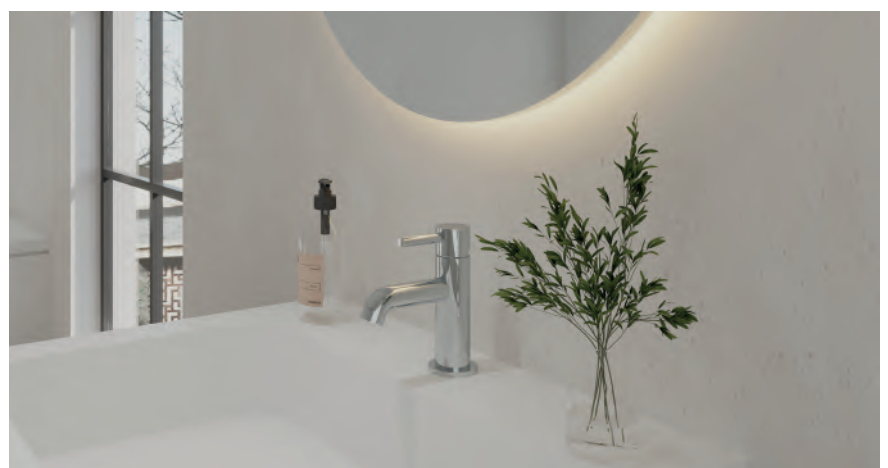

LVBAS-20 £145

Slim 142mm single lever basin mixer
· Low pressure >0.2
· Includes universal clicker waste

LVBAS-20 £180

Slim 162mm single lever basin mixer
· Medium pressure >0.5
· Includes universal clicker waste

LVTBAS-20 £240

Slim 308mm single lever basin mixer
· Medium pressure >0.5
· Includes universal clicker waste

LVBAS £190

148mm single lever basin mixer
· Low pressure >0.2
· Includes universal clicker waste

BOX8286 £140

2-hole concealed SmartBOX
· Medium pressure >0.5
· Requires finishing set

LV2HWMBAS-TRIM £95

2-hole concealed basin mixer
· Excludes clicker waste
· Requires installation SmartBOX - BOX8286

LV3HWMBAS £260

3-hole concealed basin mixer
· Low pressure >0.2
· Includes universal clicker waste

CB9276 £38

Universal basin clicker waste
· Suitable for slotted & unslotted

LVBID £200

Mono bidet mixer
· Low pressure >0.2
· Includes universal clicker waste

MB9235 £62

Minimalist chrome bottle trap and pipe