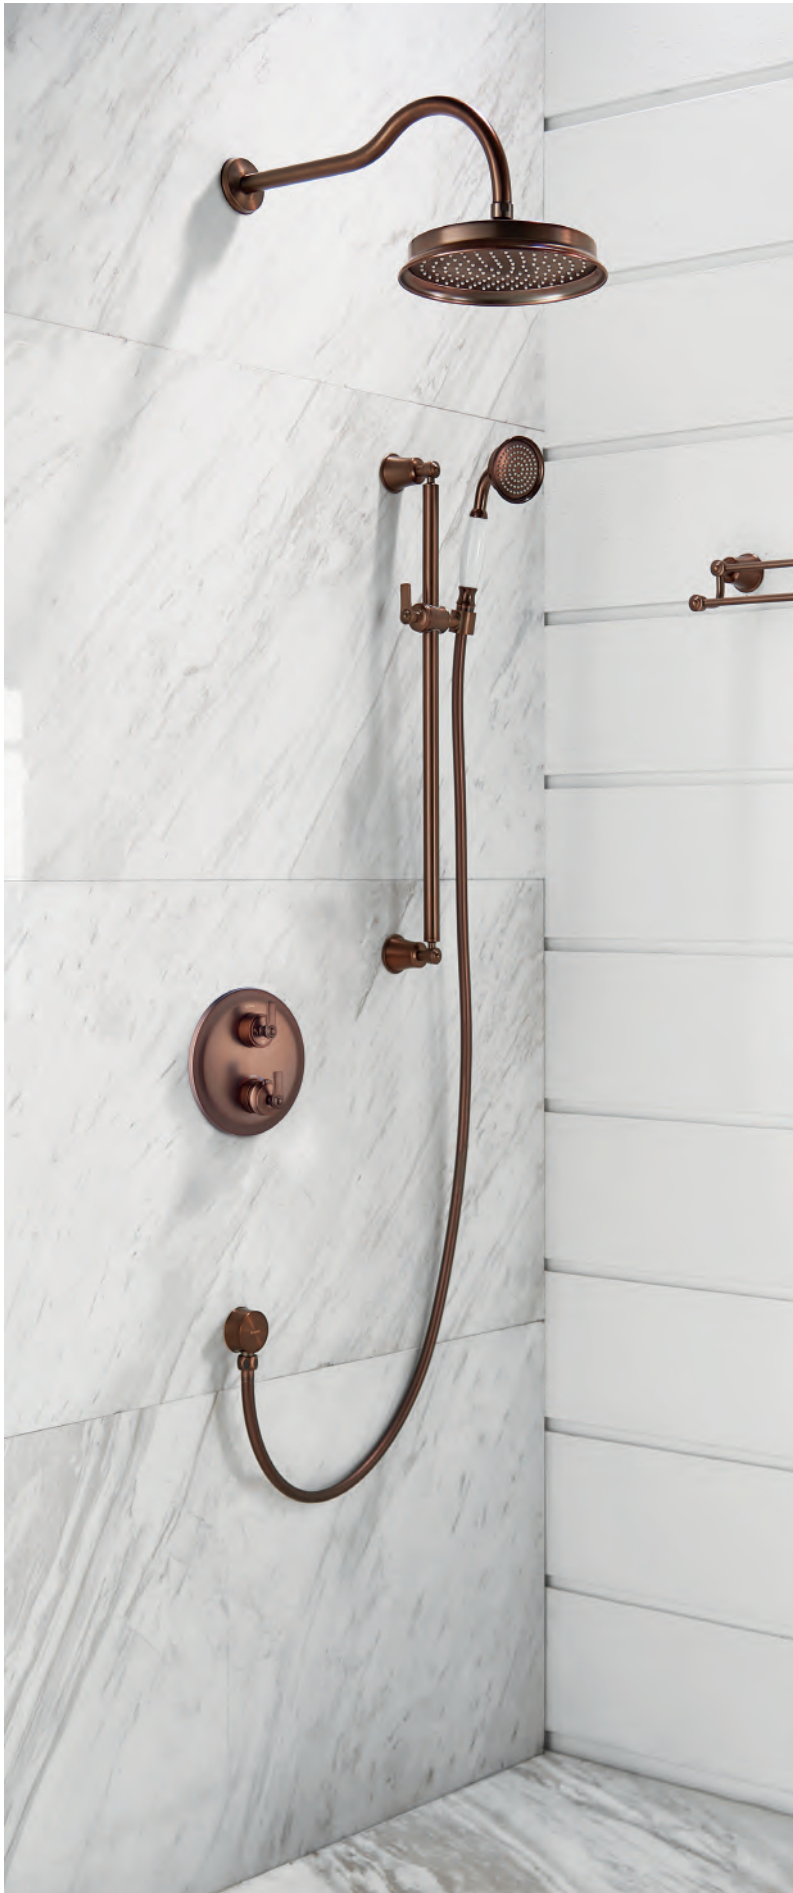

KI024-ORB £278

**225mm traditional brass rainshower**

- Medium pressure >0.5

KILISA-ORB £148

**Wall mounted shower arm**

KI09-ORB £91

**Traditional ceiling mounted shower arm**

KI040-ORB £84  
Traditional single  
function handshower

KI201D-ORB £48  
Smooth PVC 1.5m  
shower hose

FVKI117-ORB £34  
Traditional swivel  
handset holder

KIL120-ORB £46  
Traditional wall outlet  
elbow

LISFSS-ORB £338  
Slide rail set excluding  
wall outlet  
• Low pressure >0.2  
• Smooth 1.5m hose  
• Requires wall outlet elbow