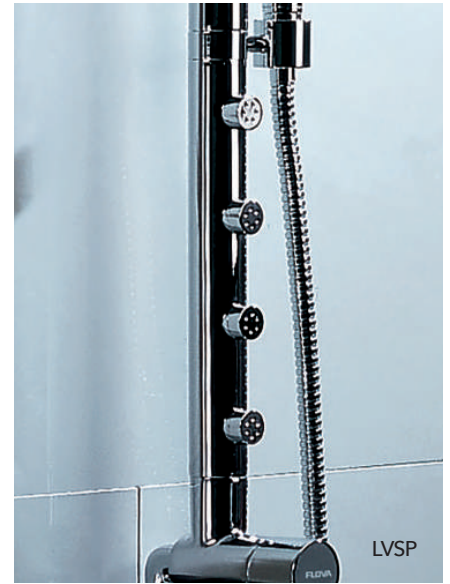

Body jets
A superior showering experience