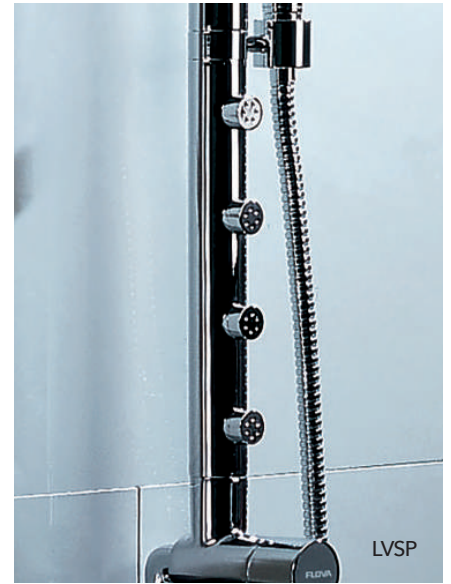

- High pressure >1.0
- Requires separate temperature control

LVTSKIT-19

**Adjustable height**  
Set your shower to your desired height

**Easy to clean**  
Rubber nozzles simply wipe clean

**Cool to touch**  
Safety is paramount