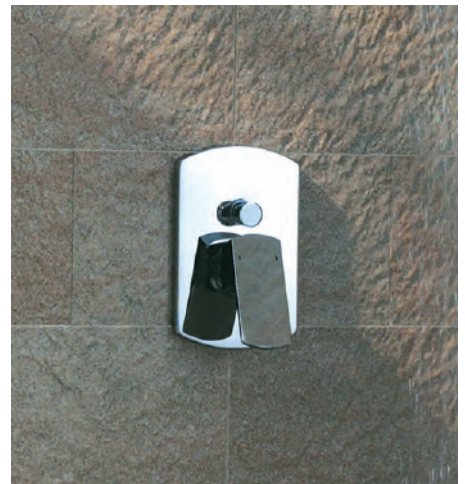

DEFMBSM £1390
Floor standing bath and shower mixer
· High pressure >1.0
· Includes easyfit SmartBOX

DESHVO £185
Concealed single outlet manual mixer
· Low pressure >0.2

DESHVO/DIV £230
Concealed 2-outlet manual mixer
· Medium pressure >0.5

SMBOX-UNI £418
SuperSlim thermostatic 1, 2, 3 outlet SmartBOX
· Medium pressure >0.5
· SuperSlim 57mm depth
· Requires finishing set

DE-TRIM £209
DEKKA SmartBOX finishing set
· Thermostatic anti-scald
· Requires SmartBOX - SMBOX-UNI

QU-TRIM £209
QUBA SmartBOX finishing set
· Thermostatic anti-scald
· Requires SmartBOX - SMBOX-UNI

KI015A £195
250mm slimline rainshower
· Low pressure >0.2

KI016A £470
300mm brass rainshower
· Medium pressure >0.5

KI019 £970
Design 2-function rainshower with waterfall
· High pressure >1.0