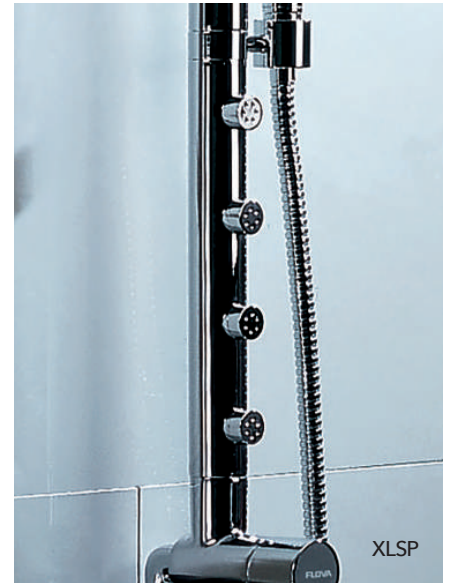

Body jets
A superior showering experience