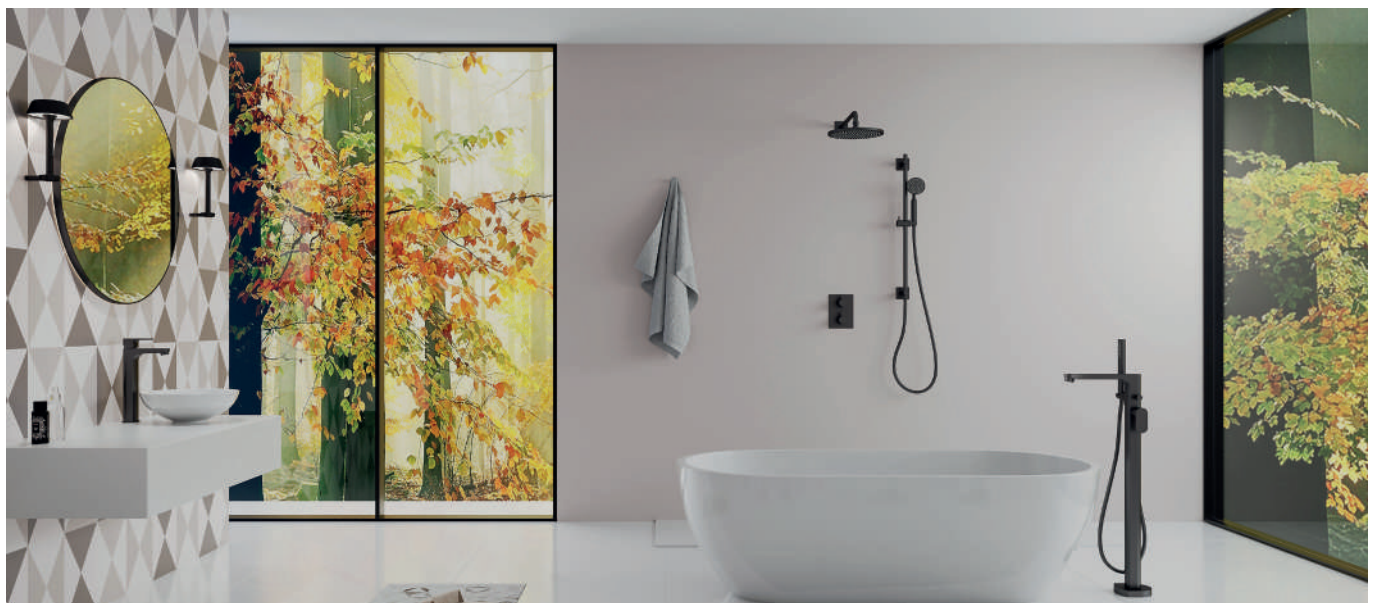

MB-KILVSA £100

**Wall mounted 400mm shower arm - round plate**

MB-KILVSA-SQ £100

**Wall mounted 400mm shower arm - square plate**

MB-KI08 £65

**120mm ceiling arm**

MB-KI575A £145  
Round pressure boost  
handshower

MB-LVSS £205  
Slide rail - round plate

MB-LVSSWO-SQ £215  
Slide rail with integral wall outlet  
- square plate  
· Excludes shower kit  
· Includes wall outlet

MB-LVSS-SQ £205  
Slide rail - square plate  
· Excludes shower kit  
· Requires wall outlet elbow