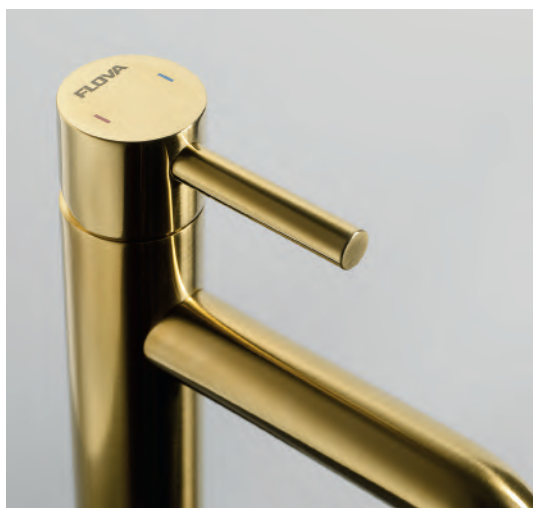

BRB-CO8906-6  
Towel ring

£84

BRB-CO8907-1  
Toilet roll holder

£67

BRB-CO8906-21  
Toilet brush & holder

£115

## Brushed Gold

Brushed Gold stands as a vibrant and bold statement within the LEVO collection, adding a touch of vibrancy and making a notable impact. Its timeless elegance transforms spaces into expressions of refined sophistication.