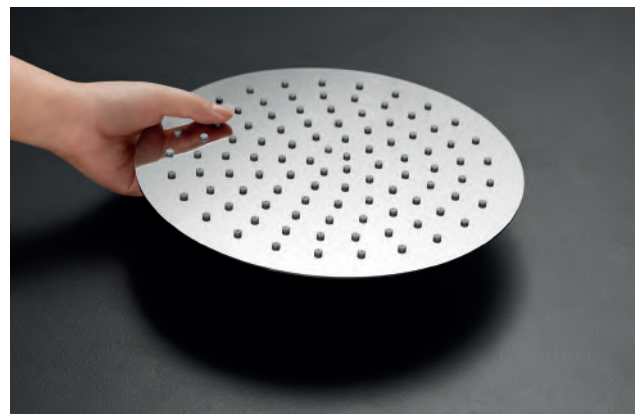

SLIMLINE Rainshowers

Our ultra-slimline rainshower features easy to clean nozzles that repel limescale, it not only ensures effortless maintenance but also delivers an exceptional water flow.

KI025 £125
200mm slimline rainshower
· Low pressure >0.2
· Diamond Chrome

KI025A £185
250mm slimline rainshower
· Low pressure >0.2
· Diamond Chrome

KI015 £130
200mm slimline rainshower
· Low pressure >0.2
· Diamond Chrome