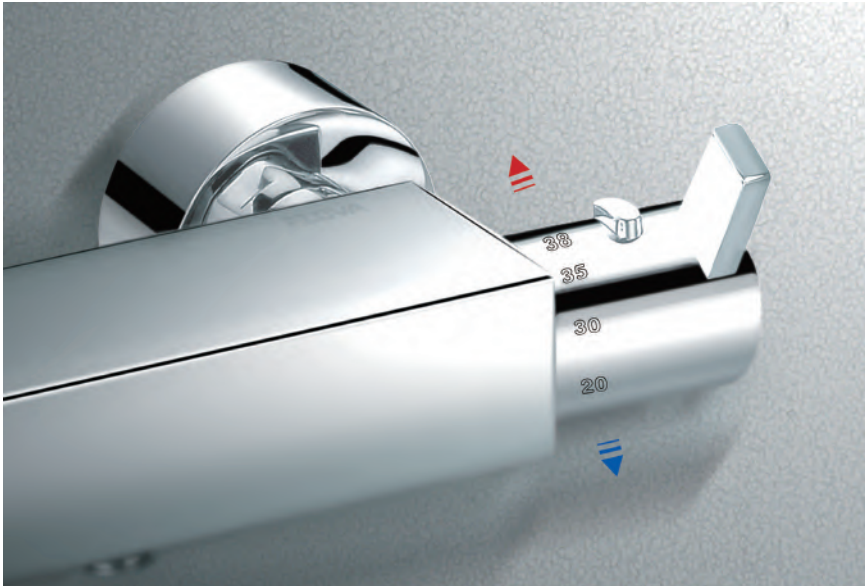

STTBV

£490

Exposed thermostatic bar valve

· Medium pressure >0.5

FVKI034

£32

Square single function ABS handshower

FVKI035

£50

Square pencil handshower

KI201D

£29

Smooth PVC 1.5m shower hose