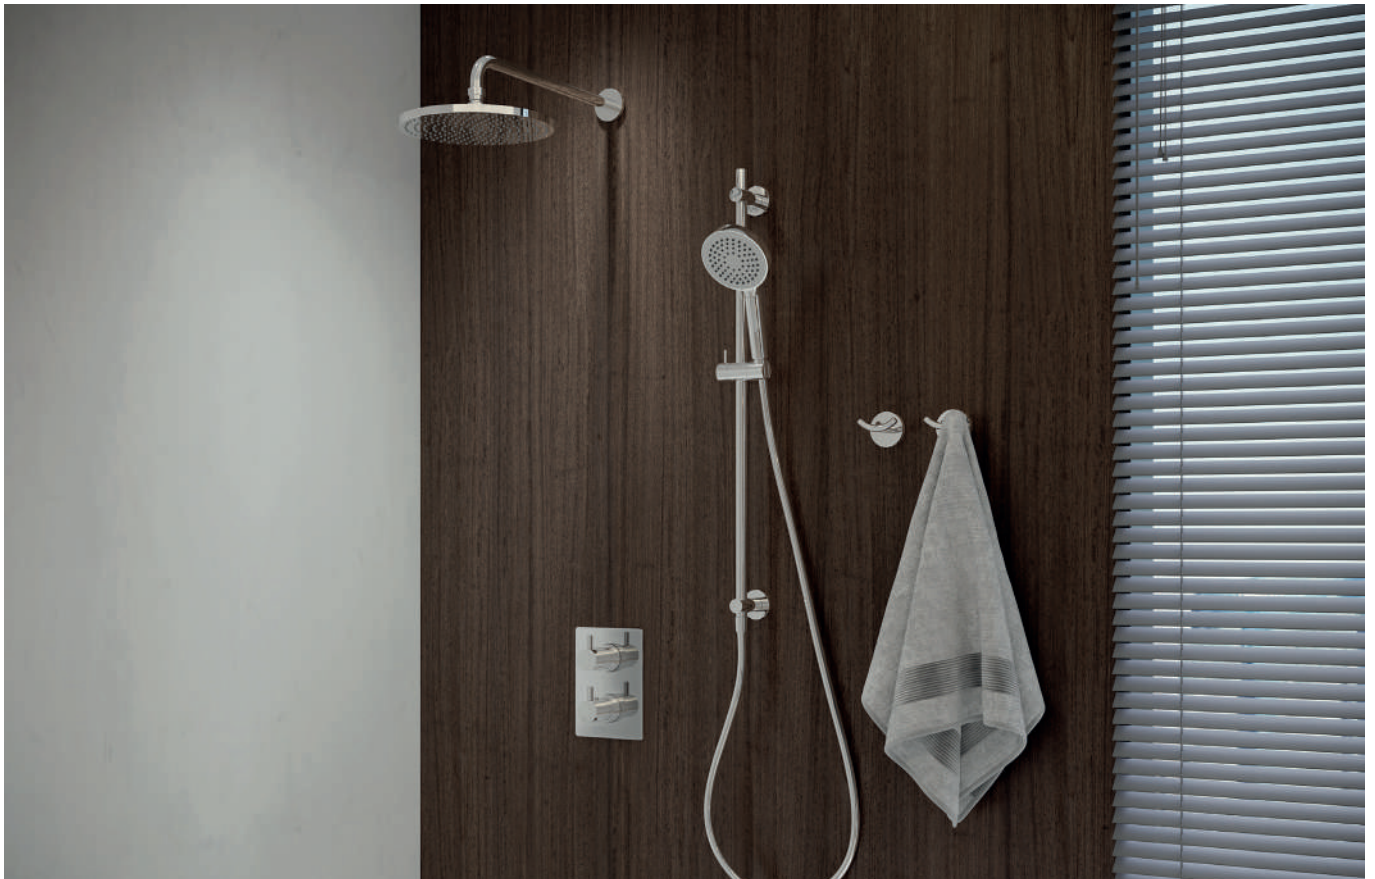

**Concealed shut off valve**

- Medium pressure >0.5
- Requires separate temperature control

LV4WDIV £185

**3-way diverter valve only**

- Medium pressure >0.5
- Requires separate temperature control

Scan here