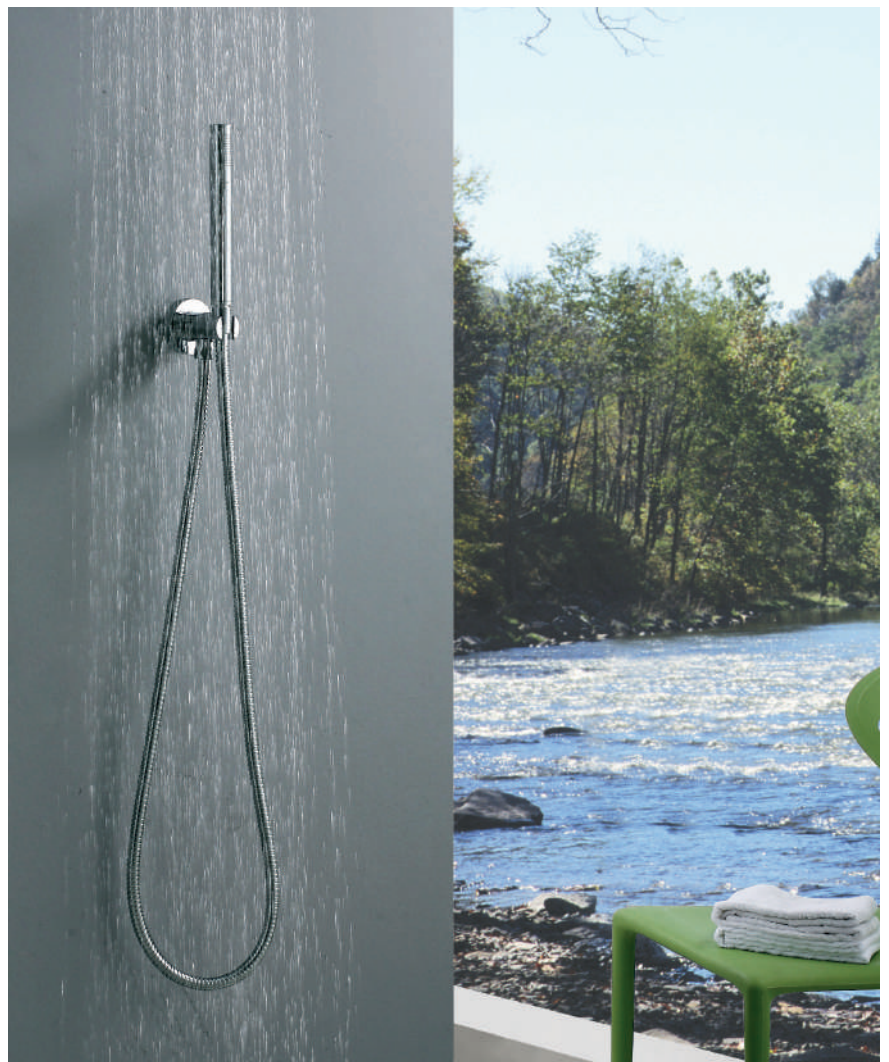

KI025 £125
200mm slimline rainshower
· Low pressure >0.2

KI025A £185
250mm slimline rainshower
· Low pressure >0.2

KI026 £190
200mm design Air-Mixed rainshower
· Medium pressure >0.5

KILVSA £72
Wall mounted 400mm shower arm - round plate

KILVSA-SQ £72
Wall mounted 400mm shower arm - square plate

KI08 £42
120mm ceiling arm

ANHSS £113
Round pencil handshower kit
· Low pressure >0.2