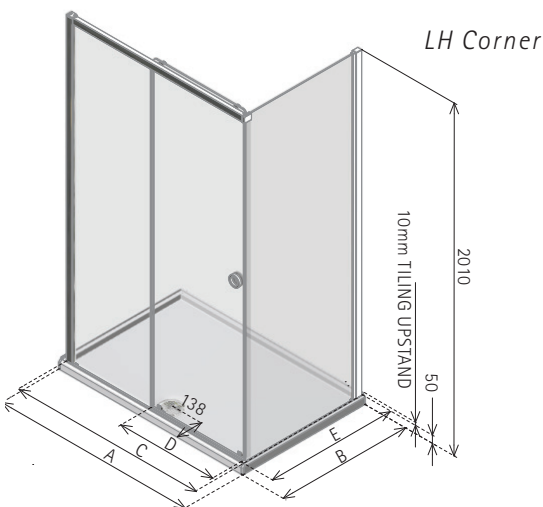

* 1000 model has flush handle on front and full handle on shower side.

RADIANCE SLIDER - INTEGRATED TRAY

NRXSC

LH CORNER

RH CORNER

LH Corner

- LH/RH Corner, please specify
- 8mm Safety Glass (EN12150-1). Matki Glass Guard Easy Clean protection included
- Low profile top track with smooth action and soft closure
- High-lustre anodised Aluminium frame with Chrome finish
- Integrated 50mm Shower Tray with tiling upstands on wall sides and fast flow waste included
- Shower Tray also in Matt White or Matt Graphite with DIN51097 A Anti Slip Rating add £80
- Optional Raised tray with Cover Panel in White only, adds 100mm to height. Add £122 ex VAT to price. Add "Raised" after model number when ordering