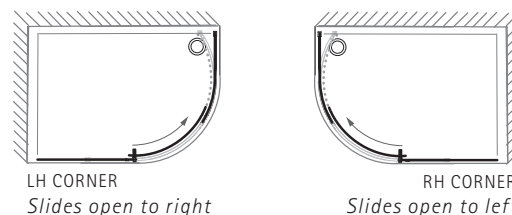

MATKI-ONE CURVED

MOC800, MOC900
CURVED

MOC1080, MOC1090,
MOC1280, MOC1290, MOC1590
CURVED OFFSET

- Curved: LH/RH, please specify
- Curved Offset: LH/RH Corner, please specify
- 8mm Safety Glass; Door on 800, 1080 and 1280 models is 6mm
- Matki Glass Guard Easy Clean protection included
- Cylinder Handle, Silver Frames, Chrome Details as Standard
- For Special Colour combinations, see page 61
- Installation on shower tray, wet room floor or existing 550 radius curved shower tray
- Tray available in any colour see page 70
- Installation by Matki Installations £799 ex VAT - excludes shower tray installation