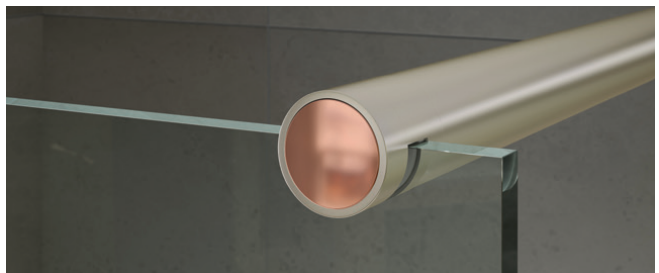

■ MOWP1000 with Copper discs