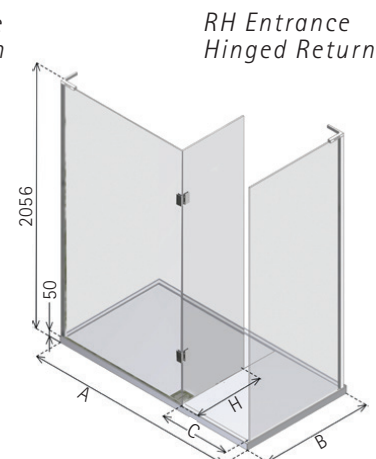

BOUTIQUE PANEL WITH RETURN AND SIDE PANEL - INTEGRATED TRAY

- Stunningly minimal, with no brace bars required when using Fixed Return
- Fixed return as Standard. For Hinged Return with Brace Bar add suffix 'H' to code and surcharge of £480 ex VAT
- Unique integration of Panels into Shower Tray for frameless join and easier cleaning
- LH/RH Entrance, please specify
- 8mm and 10mm Safety Glass (EN12150-1). Matki Glass Guard Easy Clean protection included
- Integrated 50mm Shower Tray with fast flow waste included, see page 43
- Shower Tray also in Matt White or Matt Graphite with DIN51097 A Anti Slip Rating add £80
- Optional Raised Tray with cover panel in white only. For Raised Tray add 100mm to overall height and surcharge of £122 ex VAT
- Installation by Matki Installations £799 ex VAT - excludes shower tray installation

DIMENSIONS (MM)		PRICES						
MODEL		A	B	C	D	H*	PRICE (EX. VAT)	PRICE (INC. VAT)
NWCC1290H*		1200	900	530	-	400	£2,162.00	£2,594.40
NWCC1580		1500	800	530	530	450	£1,816.00	£2,179.20
NWCC1590		1500	900	530	530	450	£1,873.00	£2,247.60
NWCC1780		1700	800	580	530	500	£1,913.00	£2,295.60
NWCC1790		1700	900	580	530	500	£2,011.00	£2,413.20

*With Hinged Return Only