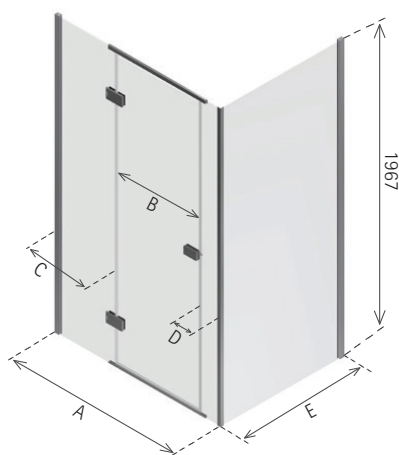

- LH/RH Corner, please specify
- Door opens outwards only
- 8mm Safety Glass (EN12150-1)
- Matki Glass Guard Easy Clean protection included
- Installation on shower tray or wet room floor
- Handle: Soft Return/Traditional, see page 5
- Matt Black Finish with soft return handle only, add £586 ex VAT
- Installation by Matki Installations £799.00 ex VAT

DIMENSIONS (MM)						PRICES	
MODEL	A	B	C	D	E	PRICE (EX. VAT)	PRICE (INC. VAT)
IC800	771 - 786	492	130	155	772 - 787	£1,421.00	£1,705.20
IC8090	771 - 786	492	130	155	872 - 887	£1,436.00	£1,723.20
IC9080	871 - 886	592	130	155	772 - 787	£1,416.00	£1,699.20
IC900	871 - 886	592	130	155	872 - 887	£1,431.00	£1,717.20
IC1080	971 - 986	592	230	155	772 - 787	£1,437.00	£1,724.40
IC1090	971 - 986	592	230	155	872 - 887	£1,452.00	£1,742.40
IC1280	1171 - 1186	592	430	155	772 - 787	£1,491.00	£1,789.20
IC1290	1171 - 1186	592	430	155	872 - 887	£1,506.00	£1,807.20
IC1580	1471 - 1486	592	730	155	772 - 787	£1,553.00	£1,863.60
IC1590	1471 - 1486	592	730	155	872 - 887	£1,568.00	£1,881.60