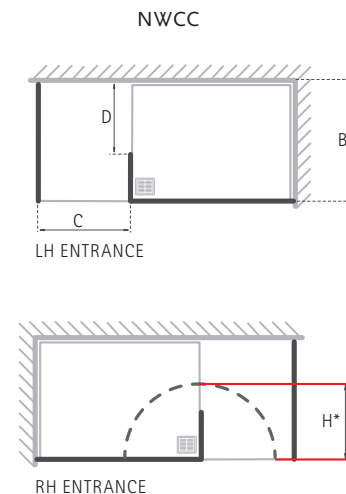

BOUTIQUE PANEL WITH RETURN AND SIDE PANEL - INTEGRATED TRAY

- Stunningly minimal, with no brace bars required when using Fixed Return
- Fixed return as Standard. For Hinged Return with Brace Bar add suffix 'H' to code and surcharge of £480 ex VAT
- Unique integration of Panels into Shower Tray for frameless join and easier cleaning
- LH/RH Entrance, please specify
- 8mm and 10mm Safety Glass (EN12150-1). Matki Glass Guard Easy Clean protection included
- Integrated 50mm Shower Tray with fast flow waste included, see page 43
- Shower Tray also in Matt White or Matt Graphite with DIN51097 A Anti Slip Rating add £80
- Optional Raised Tray with cover panel in white only. For Raised Tray add 100mm to overall height and surcharge of £122 ex VAT
- Installation by Matki Installations £799 ex VAT - excludes shower tray installation

DIMENSIONS (MM)		PRICES						
MODEL		A	B	C	D	H*	PRICE (EX. VAT)	PRICE (INC. VAT)
NWCC1290H*		1200	900	530	-	400	£2,162.00	£2,594.40
NWCC1580		1500	800	530	530	450	£1,816.00	£2,179.20
NWCC1590		1500	900	530	530	450	£1,873.00	£2,247.60
NWCC1780		1700	800	580	530	500	£1,913.00	£2,295.60
NWCC1790		1700	900	580	530	500	£2,011.00	£2,413.20

*With Hinged Return Only