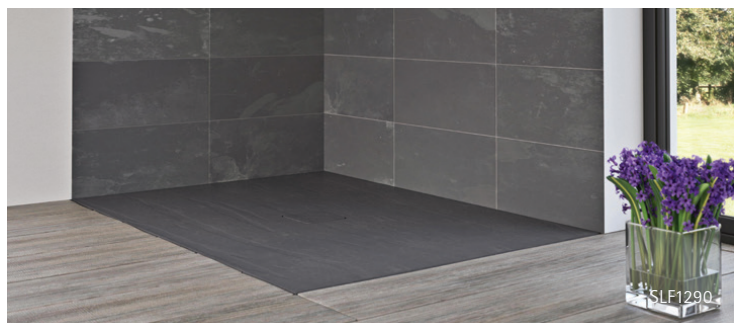

SLATE FLOOR

- Flush to Floor fitting, 38mm Depth
- Stone resin, gel coating
- Centre shower waste with cover in matching colour
- Available in any colour via RAL or sample matching
- Textured finish modelled on real slate
- Certified DIN51097 A Anti Slip
- Choose from 700, 760, 800, 900, 1000 width dimension at same price, please state width required clearly on order. For alternative lengths, widths and waste locations if possible, add £177 ex VAT
- Slotted Waste Cover for enhanced drainage available at £92 ex VAT

A	B	SLF	PRICE (EX. VAT)	PRICE (INC. VAT)
760	700-760	SLF760	£491.00	£589.20
800	700-800	SLF800	£491.00	£589.20
900	700-900	SLF900	£491.00	£589.20
1000	700-1000	SLF1000	£514.00	£616.80
1100	700-1000	SLF1100	£546.00	£655.20
1200	700-1000	SLF1200	£546.00	£655.20
1300	700-1000	SLF1300	£626.00	£751.20
1400	700-1000	SLF1400	£626.00	£751.20
1500	700-1000	SLF1500	£626.00	£751.20
1600	700-1000	SLF1600	£704.00	£844.80
1700	700-1000	SLF1700	£704.00	£844.80
1800	700-1000	SLF1800	£704.00	£844.80
1900	700-1000	SLF1900	£911.00	£1,093.20
2000	700-1000	SLF2000	£911.00	£1,093.20

Matki Shower Floors are designed for a flush, flat to floor appearance. If the showering area is not fully enclosed water may escape the edges of the Matki Shower floor. This should be considered during design and installation in a fully tanked and prepared wet room area.