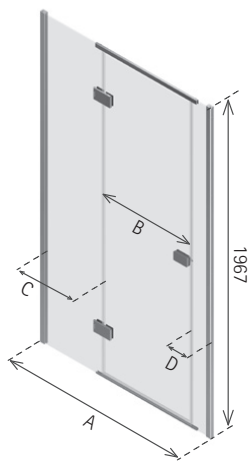

- LH/RH Recess, please specify
- Door opens outwards only
- 8mm Safety Glass (EN12150-1)
- Matki Glass Guard Easy Clean protection included
- Installation on shower tray or wet room floor
- Handle: Soft Return/Traditional, see page 5
- Matt Black Finish with soft return handle only, add £586 ex VAT
- Installation by Matki Installations £799.00 ex VAT