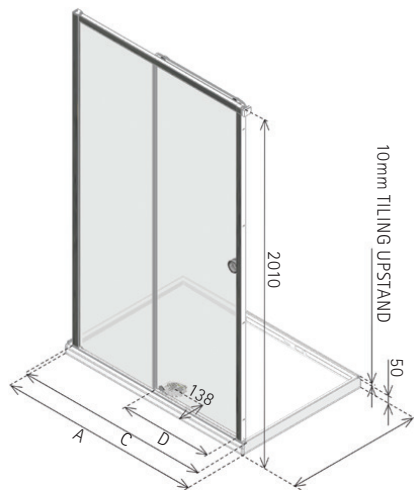

RADIANCE SLIDER - INTEGRATED TRAY

NRXS

LH ENTRANCE

RH ENTRANCE

RH Entrance

- LH/RH entrance, please specify
- 8mm Safety Glass (EN12150-1). Matki Glass Guard Easy Clean protection included
- Low profile top track with smooth action and soft closure
- High-lustre anodised Aluminium frame with Chrome finish
- Integrated 50mm Shower Tray with tiling upstands on wall sides and fast flow waste included
- Shower Tray also in Matt White or Matt Graphite with DIN51097 A Anti Slip Rating add £80
- Optional Raised tray with Front Cover Panel in White only, adds 100mm to height. Add £78 ex VAT to price. Add "Raised" after model number when ordering