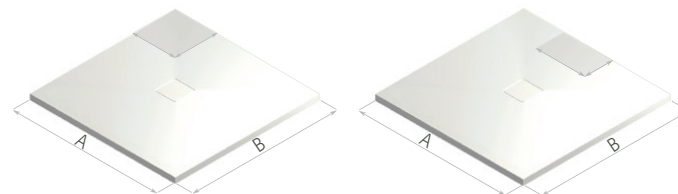

PREFERENCE BESPOKE

- MP any size up to 2050 x 1150mm; MF 2000 x 1100mm
- Shapes: Square, Rectangular, Angled Sides, Quintesse, Curved, Cut-outs
- Waste position can be moved centrally to avoid joists

PREFERENCE FLOOR