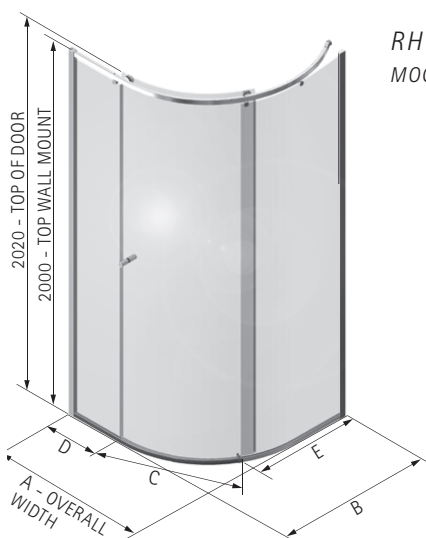

MATKI-ONE CURVED

MOC1080, MOC1090,
MOC1280, MOC1290, MOC1590
CURVED OFFSET

- Curved: LH/RH, please specify
- Curved Offset: LH/RH Corner, please specify
- 8mm Safety Glass; Door on 800, 1080 and 1280 models is 6mm
- Matki Glass Guard Easy Clean protection included
- Cylinder Handle, Silver Frames, Chrome Details as Standard
- For Special Colour combinations, see page 61
- Installation on shower tray, wet room floor or existing 550 radius curved shower tray
- Tray available in any colour see page 70
- Installation by Matki Installations £799 ex VAT - excludes shower tray installation

DIMENSIONS (MM)					PRICES		
WITH SHOWER TRAY INCLUDED							
MODEL	A	B	C	D	E	PRICE (EX. VAT)	PRICE (INC. VAT)

MOC800T	800	800	450	210-230	512-532	£2,086.00	£2,503.20
MOC900T	900	900	460	310-330	584-604	£2,220.00	£2,664.00
MOC1080T	1000	800	450	410-430	512-532	£2,251.00	£2,701.20
MOC1090T	1000	900	460	410-430	584-604	£2,316.00	£2,779.20
MOC1280T	1200	800	450	610-630	512-532	£2,327.00	£2,792.40
MOC1290T	1200	900	460	610-630	584-604	£2,408.00	£2,889.60
MOC1590T	1500	900	460	910-930	584-604	£2,539.00	£3,046.80

DIMENSIONS (MM)					PRICES		
FOR WET ROOM OR ALTERNATIVE SHOWER TRAY							
MODEL	A	B	C	D	E	PRICE (EX. VAT)	PRICE (INC. VAT)

MOC800	770-790	770-790	450	210-230	512-532	£1,694.00	£2,032.80
MOC900	870-890	870-890	460	310-330	584-604	£1,776.00	£2,131.20
MOC1080	970-990	770-790	450	410-430	512-532	£1,812.00	£2,174.40
MOC1090	970-990	864-884	460	410-430	584-604	£1,851.00	£2,221.20
MOC1280	1170-1190	770-790	450	610-630	512-532	£1,842.00	£2,210.40
MOC1290	1170-1190	864-884	460	610-630	584-604	£1,907.00	£2,288.40
MOC1590	1470-1490	864-884	460	910-930	584-604	£2,013.00	£2,415.60