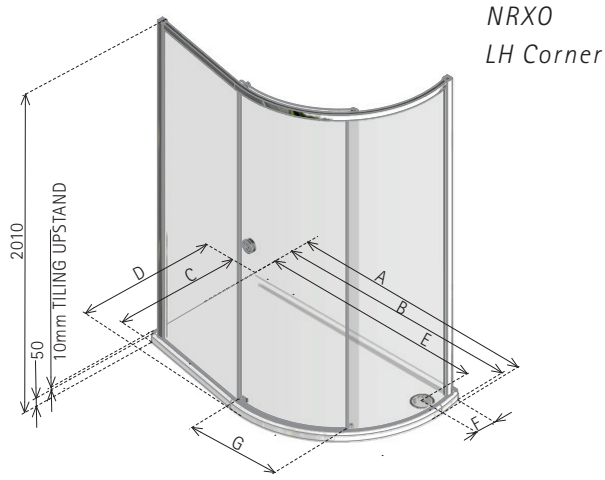

RADIANCE CURVED - INTEGRATED TRAY

- LH/RH opening (NRXC), LH/RH Corner (NRXO), please specify
- 6mm Curved Safety Glass
- Matki Glass Guard Easy Clean protection included
- High-lustre anodised Aluminium frame with Chrome finish
- Integrated 50mm Shower Tray with tiling upstands on wall sides and fast flow waste included
- Shower Tray also in Matt White or Matt Graphite with DIN51097 A Anti Slip Rating add £80 ex VAT; NRXC1000 not available in matt white/graphite
- **Optional Raised tray with Front Cover Panel in White only, adds 100mm to height. Add £127 ex VAT to price. Add "Raised" after model number when ordering**
- Installation by Matki Installations £799 ex VAT - excludes shower tray installation

DIMENSIONS (MM)								PRICES	
MODEL NRXC	A	B	C	D	E	F	G	PRICE (EX. VAT)	PRICE (INC. VAT)
NRXC825	825	825	913	465	702	167	840	£1,657.00	£1,988.40
NRXC920	920	920	1112	465	823	155	961	£1,814.00	£2,176.80
NRXC1000	1000	1000	1235	465	892	150	1028	£2,064.00	£2,476.80

MODEL NRXO										PRICES	
MODEL NRXO	A	B	C	D	E	F	G	PRICE (EX. VAT)	PRICE (INC. VAT)		
NRX01170	1104	1100	714	844	965	150	460	£1,831.00	£2,197.20		
NRX01480	1481	1450	740	880	1339	150	465	£2,036.00	£2,443.20