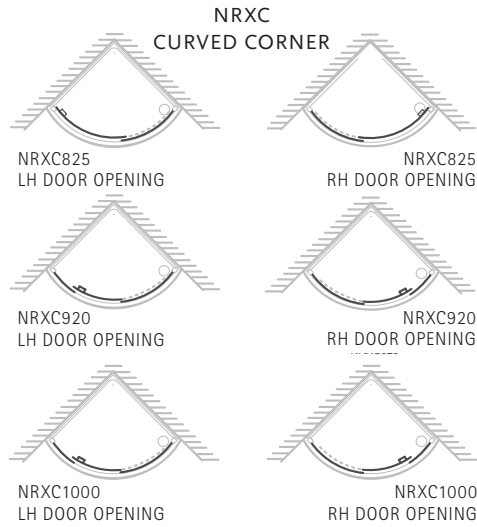

RADIANCE CURVED - INTEGRATED TRAY

- LH/RH opening (NRXC), LH/RH Corner (NRXO), please specify
- 6mm Curved Safety Glass
- Matki Glass Guard Easy Clean protection included
- High-lustre anodised Aluminium frame with Chrome finish
- Integrated 50mm Shower Tray with tiling upstands on wall sides and fast flow waste included
- Shower Tray also in Matt White or Matt Graphite with DIN51097 A Anti Slip Rating add £80 ex VAT; NRXC1000 not available in matt white/graphite
- **Optional Raised tray with Front Cover Panel in White only, adds 100mm to height. Add £127 ex VAT to price. Add "Raised" after model number when ordering**
- Installation by Matki Installations £799 ex VAT - excludes shower tray installation

DIMENSIONS (MM)								PRICES	
MODEL NRXC	A	B	C	D	E	F	G	PRICE (EX. VAT)	PRICE (INC. VAT)
NRXC825	825	825	913	465	702	167	840	£1,657.00	£1,988.40
NRXC920	920	920	1112	465	823	155	961	£1,814.00	£2,176.80
NRXC1000	1000	1000	1235	465	892	150	1028	£2,064.00	£2,476.80

MODEL NRXO										PRICES	
MODEL NRXO	A	B	C	D	E	F	G	PRICE (EX. VAT)	PRICE (INC. VAT)		
NRX01170	1104	1100	714	844	965	150	460	£1,831.00	£2,197.20		
NRX01480	1481	1450	740	880	1339	150	465	£2,036.00	£2,443.20