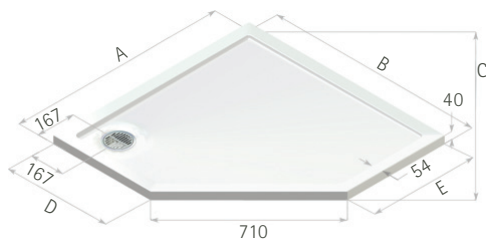

CONTINENTAL 40 QUINTESSA

- 40mm Height, 10mm Raised Threshold
- Stone resin, double acrylic cap
- High-flow shower waste with Chrome flange and Stainless Steel grill as standard
- Raised Tray version optional with adjustable legs and front panel in White only. Adds 100mm to height. Add £122 ex VAT
- Available in White (Standard); For Matt White, Matt Graphite, Pergamon add £80 ex VAT
- Matt White and Matt Graphite are certified DIN51097 A Anti-Slip

A	B	C	D	E	CLQ	PRICE (EX. VAT)	PRICE (INC. VAT)
900	900	918	398	398	CLQ900	£405.00	£486.00
1000	1000	1058	498	498	CLQ1000	£448.00	£537.60
900	1200	1129	698	398	CLQ1290LH	£452.00	£542.40
1200	900	1129	398	698	CLQ1290RH**	£452.00	£542.40
900	1500	1341	998	398	CLQ1590LH	£493.00	£591.60
1500	900	1341	398	998	CLQ1590RH**	£493.00	£591.60