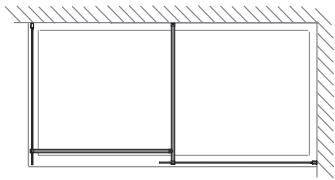

Not Handed

- 8mm Safety Glass (EN12150-1)
- Matki Glass Guard Easy Clean protection included
- Silver Frame with Chrome Disc details as Standard
- For Special Colour combinations, see page 61
- Installation on Shower Tray or Wet Room Floor
- Additional size combinations can be ordered from all available MOWP and MOWPFE panel sizes, please order MOWWBES stating two MOWP or MOWPFE codes, summing the prices of each panel
- T-Bar is adjustable to maximum 1000mm projection from wall and maximum 900mm distance between panels
- Installation by Matki Installations £799 ex VAT