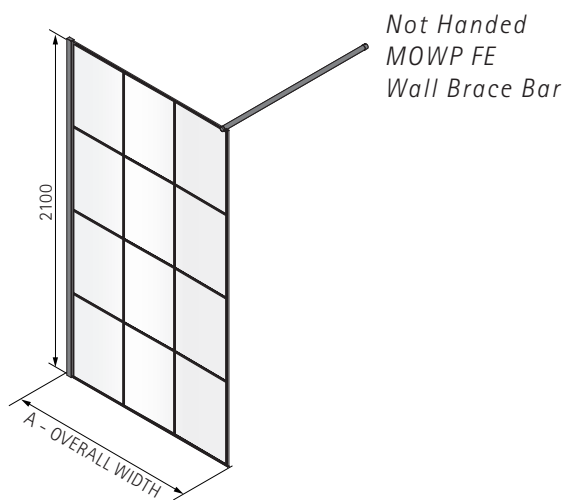

MATKI-ONE WET ROOM PANEL WITH FRAMED EFFECT WITH WALL (MOWP FE) OR CEILING BRACE BAR (MOWV FE)

- See opposite page and below for product details
- Ceramic digital print with highly scratch resistant surface MOWP and MOWV are available with Framed-Effect digital printing in Black for the sizes listed
- Prices include Frames and Details in Black to match
- Alternative panel sizes are available on request
- Brace bars include some chrome detailing
- Installation by Matki Installations: £488 ex VAT for panels under 900mm wide; £587 for over 900mm wide

DIMENSIONS (MM)		PRICES	
FRAMED-EFFECT PANEL WITH WALL BRACE BAR			
MODEL	A	PRICE (EX. VAT)	PRICE (INC. VAT)
MOWP800 FE BLACK	755-770	£1,218.00	£1,461.60
MOWP900 FE BLACK	865-880	£1,313.00	£1,575.60
MOWP1000 FE BLACK	955-970	£1,414.00	£1,696.80
MOWP1200 FE BLACK	1155-1170	£1,616.00	£1,939.20
MOWP1500 FE BLACK	1455-1470	£1,955.00	£2,346.00

DIMENSIONS (MM)		PRICES	
FRAMED-EFFECT PANEL WITH CEILING BAR			
MODEL	A	PRICE (EX. VAT)	PRICE (INC. VAT)
MOWV800 FE BLACK	755-770	£1,299.00	£1,558.80
MOWV900 FE BLACK	865-880	£1,394.00	£1,672.80
MOWV1000 FE BLACK	955-970	£1,495.00	£1,794.00
MOWV1200 FE BLACK	1155-1170	£1,697.00	£2,036.40
MOWV1500 FE BLACK	1455-1470	£2,036.00	£2,443.20