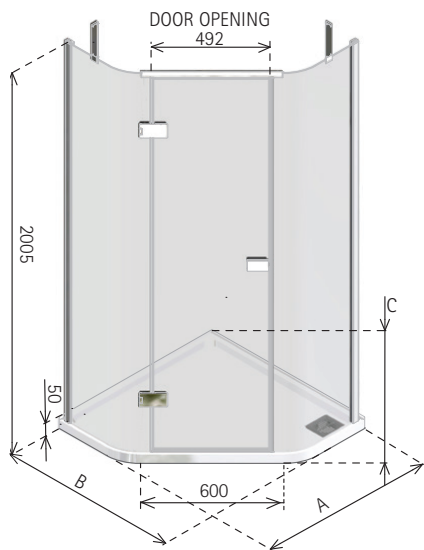

ILLUSION QUINTESSE - INTEGRATED TRAY

LH Hinge

- LH/RH Hinge for Corner Installation, please specify. LH/RH Corner for Offset Corner, please specify
- 8mm Safety Glass Door, 6mm Safety Glass Curved Panels (EN12150-1)
- Matki Glass Guard Easy Clean protection included
- Frame: Aluminium and Mirror Polished Stainless Steel
- Handle: Soft Return/Traditional, see page 9
- Integrated Tray with Glass Channel for watertight seal without silicon, see page 10
- Shower Tray also in Matt White or Matt Graphite with DIN51097 A Anti Slip Rating add £80 ex VAT
- Fastflow Shower Waste with Stainless Steel Grill included
- Optional raised tray version available, supplied with adjustable legs and front cover panel in white only. Raised tray adds 100mm to height. Add £127 ex VAT to price
- Installation by Matki Installations £799 ex VAT – excludes shower tray installation

DIMENSIONS (MM)				PRICES	
MODEL	A	B	C	PRICE (EX. VAT)	PRICE (INC. VAT)
IQT900	900	900	892	£2,227.00	£2,672.40
IQT1000	1000	1000	1033	£2,322.00	£2,786.40
IQT1080	1000	800	892	£2,276.00	£2,731.20
IQT1280	1200	800	1033	£2,458.00	£2,949.60
IQT1290	1200	900	1104	£2,528.00	£3,033.60
IQT1490	1400	900	1245	£2,642.00	£3,170.40