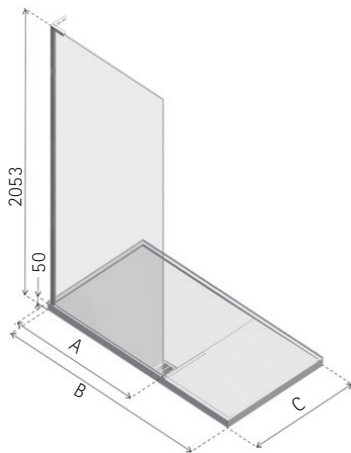

RH Entrance

- Stunningly minimal with no Brace Bars required
- **LH/RH Entrance**
- Integrated 50mm Shower Tray with fast flow waste included, see page 43
- Shower Tray also in Matt White or Matt Graphite with DIN51097 A Anti Slip Rating add £80
- 10mm Safety Glass (EN12150-1). Matki Glass Guard Easy Clean protection included
- Unique integration of Panel into Shower Tray for frameless join and easier cleaning
- **Optional Raised Tray with cover panels in white only. For Raised Tray add 100mm to overall height and add £122 ex VAT to price for Corner, £78 for Recess.**
- Installation by Matki Installations £587 ex VAT - excludes shower tray installation

DIMENSIONS (MM)		PRICES		
MODEL	A	B X C	PRICE (EX. VAT)	PRICE (INC. VAT)
NWPR1580	905-920	1500 X 800	£1,261.00	£1,513.20
NWPR1590	905-920	1500 X 900	£1,266.00	£1,519.20
NWPR1780	1055-1070	1700 X 800	£1,355.00	£1,626.00
NWPR1790	1055-1070	1700 X 900	£1,370.00	£1,644.00