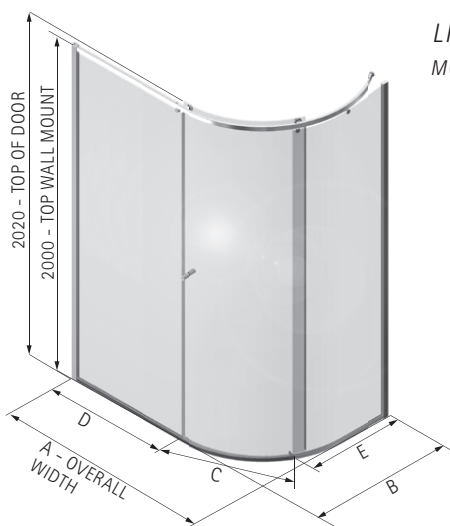

MATKI-ONE CURVED

MOC1080, MOC1090,
MOC1280, MOC1290, MOC1590
CURVED OFFSET

- Curved: LH/RH, please specify
- Curved Offset: LH/RH Corner, please specify
- 8mm Safety Glass; Door on 800, 1080 and 1280 models is 6mm
- Matki Glass Guard Easy Clean protection included
- Cylinder Handle, Silver Frames, Chrome Details as Standard
- For Special Colour combinations, see page 61
- Installation on shower tray, wet room floor or existing 550 radius curved shower tray
- Tray available in any colour see page 70
- Installation by Matki Installations £799 ex VAT - excludes shower tray installation

DIMENSIONS (MM)					PRICES		
WITH SHOWER TRAY INCLUDED							
MODEL	A	B	C	D	E	PRICE (EX. VAT)	PRICE (INC. VAT)

MOC800T	800	800	450	210-230	512-532	£2,086.00	£2,503.20
MOC900T	900	900	460	310-330	584-604	£2,220.00	£2,664.00
MOC1080T	1000	800	450	410-430	512-532	£2,251.00	£2,701.20
MOC1090T	1000	900	460	410-430	584-604	£2,316.00	£2,779.20
MOC1280T	1200	800	450	610-630	512-532	£2,327.00	£2,792.40
MOC1290T	1200	900	460	610-630	584-604	£2,408.00	£2,889.60
MOC1590T	1500	900	460	910-930	584-604	£2,539.00	£3,046.80

DIMENSIONS (MM)					PRICES		
FOR WET ROOM OR ALTERNATIVE SHOWER TRAY							
MODEL	A	B	C	D	E	PRICE (EX. VAT)	PRICE (INC. VAT)

MOC800	770-790	770-790	450	210-230	512-532	£1,694.00	£2,032.80
MOC900	870-890	870-890	460	310-330	584-604	£1,776.00	£2,131.20
MOC1080	970-990	770-790	450	410-430	512-532	£1,812.00	£2,174.40
MOC1090	970-990	864-884	460	410-430	584-604	£1,851.00	£2,221.20
MOC1280	1170-1190	770-790	450	610-630	512-532	£1,842.00	£2,210.40
MOC1290	1170-1190	864-884	460	610-630	584-604	£1,907.00	£2,288.40
MOC1590	1470-1490	864-884	460	910-930	584-604	£2,013.00	£2,415.60