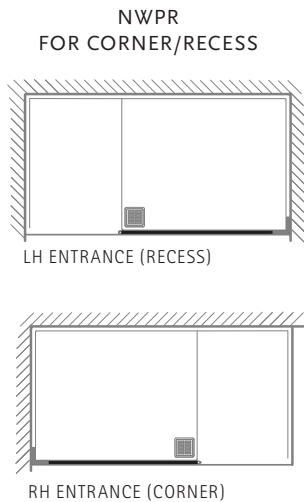

BOUTIQUE SINGLE PANEL - INTEGRATED TRAY