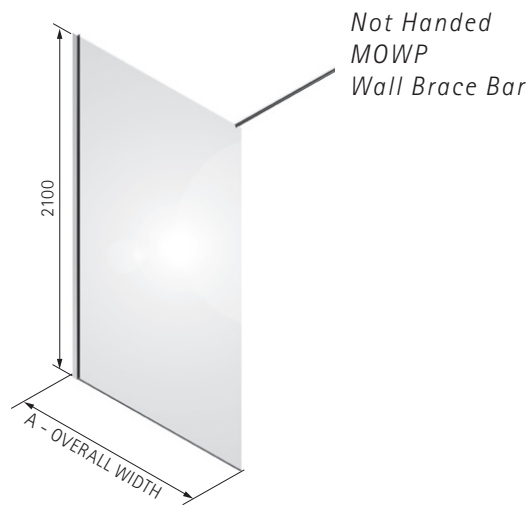

DIMENSIONS (MM)					PRICES		
FOR WET ROOM OR ALTERNATIVE SHOWER TRAY							
MODEL	A	B	C	D	E	PRICE (EX. VAT)	PRICE (INC. VAT)

MOC800	770-790	770-790	450	210-230	512-532	£1,694.00	£2,032.80
MOC900	870-890	870-890	460	310-330	584-604	£1,776.00	£2,131.20
MOC1080	970-990	770-790	450	410-430	512-532	£1,812.00	£2,174.40
MOC1090	970-990	864-884	460	410-430	584-604	£1,851.00	£2,221.20
MOC1280	1170-1190	770-790	450	610-630	512-532	£1,842.00	£2,210.40
MOC1290	1170-1190	864-884	460	610-630	584-604	£1,907.00	£2,288.40
MOC1590	1470-1490	864-884	460	910-930	584-604	£2,013.00	£2,415.60

MATKI-ONE WET ROOM PANEL WITH WALL BRACE BAR (MOWP) OR CEILING BRACE BAR (MOWV)

MOWP
WALL BRACE

MOWV
CEILING BRACE

- 8mm Safety Glass (EN12150-1)
- Matki Glass Guard Easy Clean protection included
- Silver Frame as Standard with Chrome Disc Detail on Wall Brace Version
- For Special Colour combinations, see page 61
- Ceiling brace, maximum standard height 2500mm up to 3000mm available to order with surcharge of £110 ex VAT
- Wall brace 1000mm or to special order 1500mm with surcharge of £41 ex VAT
- See page 27 for image of Ceiling brace bar