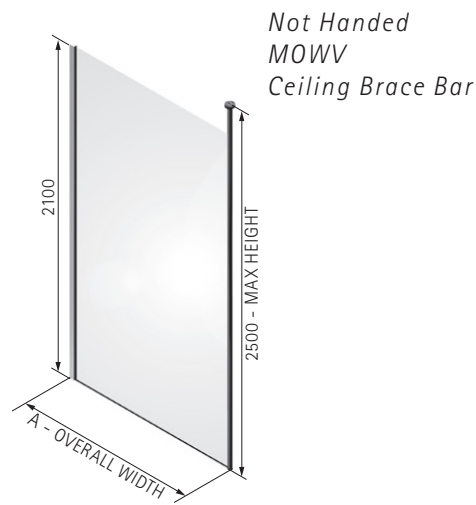

DIMENSIONS (MM)					PRICES		
WITH SHOWER TRAY INCLUDED							
MODEL	A	B	C	D	E	PRICE (EX. VAT)	PRICE (INC. VAT)

MOC800T	800	800	450	210-230	512-532	£2,086.00	£2,503.20
MOC900T	900	900	460	310-330	584-604	£2,220.00	£2,664.00
MOC1080T	1000	800	450	410-430	512-532	£2,251.00	£2,701.20
MOC1090T	1000	900	460	410-430	584-604	£2,316.00	£2,779.20
MOC1280T	1200	800	450	610-630	512-532	£2,327.00	£2,792.40
MOC1290T	1200	900	460	610-630	584-604	£2,408.00	£2,889.60
MOC1590T	1500	900	460	910-930	584-604	£2,539.00	£3,046.80

DIMENSIONS (MM)					PRICES		
FOR WET ROOM OR ALTERNATIVE SHOWER TRAY							
MODEL	A	B	C	D	E	PRICE (EX. VAT)	PRICE (INC. VAT)

MOC800	770-790	770-790	450	210-230	512-532	£1,694.00	£2,032.80
MOC900	870-890	870-890	460	310-330	584-604	£1,776.00	£2,131.20
MOC1080	970-990	770-790	450	410-430	512-532	£1,812.00	£2,174.40
MOC1090	970-990	864-884	460	410-430	584-604	£1,851.00	£2,221.20
MOC1280	1170-1190	770-790	450	610-630	512-532	£1,842.00	£2,210.40
MOC1290	1170-1190	864-884	460	610-630	584-604	£1,907.00	£2,288.40
MOC1590	1470-1490	864-884	460	910-930	584-604	£2,013.00	£2,415.60

MATKI-ONE WET ROOM PANEL WITH WALL BRACE BAR (MOWP) OR CEILING BRACE BAR (MOWV)

MOWP
WALL BRACE

MOWV
CEILING BRACE

- 8mm Safety Glass (EN12150-1)
- Matki Glass Guard Easy Clean protection included
- Silver Frame as Standard with Chrome Disc Detail on Wall Brace Version
- For Special Colour combinations, see page 61
- Ceiling brace, maximum standard height 2500mm up to 3000mm available to order with surcharge of £110 ex VAT
- Wall brace 1000mm or to special order 1500mm with surcharge of £41 ex VAT
- See page 27 for image of Ceiling brace bar