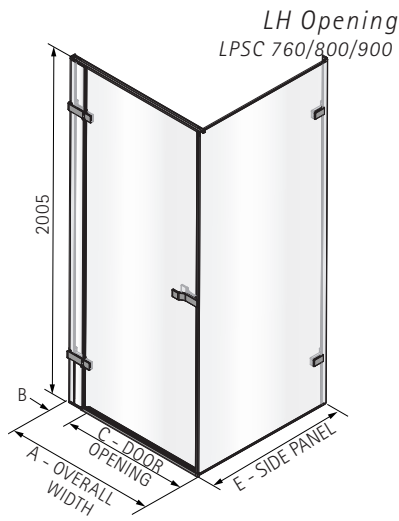

ECLIPSE CORNER

- Not Handed
- Silver/chrome finish
- Door opens outwards only
- 8mm Safety Glass (EN12150-1)
- Matki Glass Guard Easy Clean protection included
- Installation on shower tray or wet room floor
- Wall frames part concealed by frosted glass
- Installation by Matki Installations £799 ex VAT

DIMENSIONS (MM)					PRICES	
MODEL	A	B	C	D	PRICE (EX. VAT)	PRICE (INC. VAT)
LPSC760	740 - 760	97 - 117	630	-	£833.00	£999.60
LPSC800	780 - 800	97 - 117	670	-	£846.00	£1,015.20
LPSC900	880 - 900	97 - 117	770	-	£896.00	£1,075.20
LPSC1000	980 - 1000	97 - 117	670	213	£954.00	£1,144.80
LPSC1100	1080 - 1100	97 - 117	670	313	£972.00	£1,166.40
LPSC1200	1180 - 1200	97 - 117	670	413	£1,034.00	£1,240.80
SIDE PANEL E						
LPSC760SP	740 - 760				£296.00	£355.20
LPSC800SP	780 - 800				£308.00	£369.60
LPSC900SP	880 - 900				£349.00	£418.80