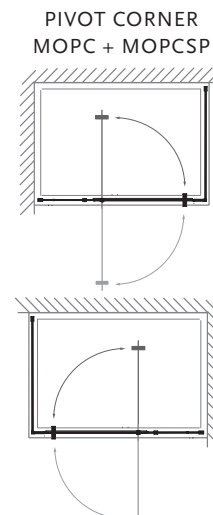

MATKI-ONE PIVOT

Not Handed

MOPC1000/1100/1200/1400/1500 + MOPCSP