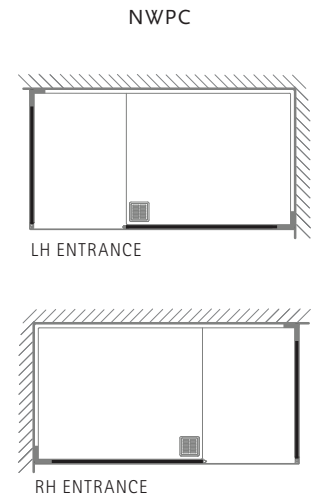

BOUTIQUE PANEL AND SIDE PANEL - INTEGRATED TRAY