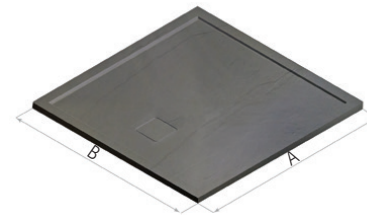

SLATE

- Low Profile 40mm, 10mm+ Raised Threshold
- Stone resin, gel coating
- Centre side shower waste with cover in matching colour
- Raised Tray version optional with adjustable legs and front panel in colour to match tray. Adds 100mm to height. Recess add £78, Corner add £122 ex VAT
- Available in any colour via RAL or sample matching
- Textured finish modelled on real slate
- Certified DIN51097 A Anti Slip

A	B	SL	PRICE (EX. VAT)	PRICE (INC. VAT)
905	905	SL900	£447.00	£536.40
1205	805	SL1280	£492.00	£590.40
1205	905	SL1290	£512.00	£614.40
1405	805	SL1480	£570.00	£684.00
1505	805	SL1580	£615.00	£738.00
1502	905	SL1590	£632.00	£758.40
1605	805	SL1680	£642.00	£770.40
1700	905	SL1790	£655.00	£786.00