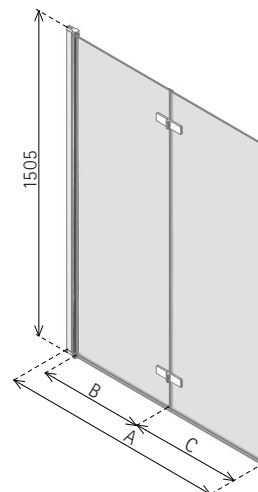

DIMENSIONS (MM)			PRICES	
MODEL	A	B	PRICE (EX. VAT)	PRICE (INC. VAT)
STB700	1505	735 - 750	£726.00	£871.20
STB800	1505	835 - 850	£747.00	£896.40

FOLDING BATH SCREEN

EFB

Not Handed

- Not Handed
- 6mm Safety Glass (EN12150-1)
- Matki Glass Guard Easy Clean protection included
- High-lustre anodised Aluminium frame with Chrome finish
- Compact fold-away design
- Screen folds away inside or outside the bath
- Installation by Matki Installations £488 ex VAT