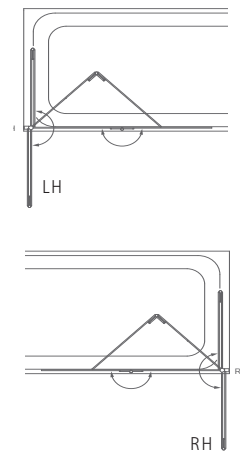

SINGLE BATH SCREEN

STB

- LH/RH, please specify
- 10mm Safety Glass (EN12150-1)
- Matki Glass Guard Easy Clean protection included
- High-lustre anodised Aluminium frame with Chrome finish
- Screen swings inwards or outwards through 180°
- Screen can be stored away against wall
- Designed for flat top baths
- Installation by Matki Installations £488 ex VAT

DIMENSIONS (MM)			PRICES	
MODEL	A	B	PRICE (EX. VAT)	PRICE (INC. VAT)
STB700	1505	735 - 750	£726.00	£871.20
STB800	1505	835 - 850	£747.00	£896.40

FOLDING BATH SCREEN

EFB

- Not Handed
- 6mm Safety Glass (EN12150-1)
- Matki Glass Guard Easy Clean protection included
- High-lustre anodised Aluminium frame with Chrome finish
- Compact fold-away design
- Screen folds away inside or outside the bath
- Installation by Matki Installations £488 ex VAT

DIMENSIONS (MM)				PRICES	
MODEL	A	B	C	PRICE (EX. VAT)	PRICE (INC. VAT)
EFB1100	1065	510	505	£589.00	£706.80