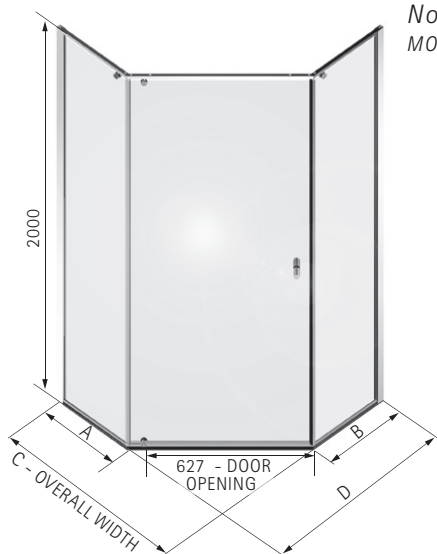

Please specify LH or RH Corner

Not Handed
MOQP900, 1000