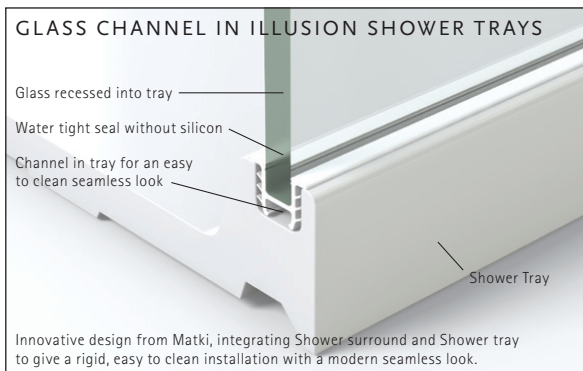

ILLUSION QUINTESSA - IQT900

ILLUSION QUINTESSE - IQT1490

HANDLE OPTIONS

■ Soft Return Handle (standard)

■ Traditional Handle (please specify)

SHOWER TRAY OPTIONS

■ The Illusion Integrated Shower Tray system has 8mm panel glass securely inserted into an innovative sealed channel in the shower tray, this eliminates the need for silicon sealant along the glass and tray junction. The trays have an integrated tiling lip on wall sides for a secure tray-to-tile seal and come with a Fastflow Shower Waste and Stainless Steel Grill.

■ Recess and Corner available to order with or without integrated Shower Tray. IR, pictured below, is designed to fit directly onto a Wet Room Floor or existing Shower Tray. See page 46 to 49 for sizes and prices..