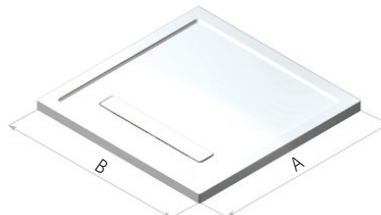

UNIVERSAL LINEAR

- Low Profile 40mm, 10mm Raised Threshold
- Stone resin, gel coating
- Linear waste cover in colour to match tray (standard) or choice of finishes, see below for pricing
- Raised Tray option with adjustable legs and panel to match tray. Adds 100mm to height. Recess add £78, Corner £122 ex VAT
- Available in any colour via RAL or sample matching
- Available without waste drilled, allowing choice of waste position or 2 wastes to drain up to 50L/min with brass slotted cover. Add 'W' to end of code for undrilled, and 'WF' with additional waste (surcharge £102), e.g. ULL900WF

A	B	ULL	PRICE (EX. VAT)	PRICE (INC. VAT)
900	800	ULL9080	£420.00	£504.00
900	900	ULL900	£424.00	£508.80
1000	800	ULL1080	£429.00	£514.80
1200	800	ULL1280	£475.00	£570.00
1200	900	ULL1290	£502.00	£602.40
1300	900	ULL1390	£531.00	£637.20
1400	800	ULL1480	£543.00	£651.60
1400	900	ULL1490	£570.00	£684.00
1500	900	ULL1590	£599.00	£718.80
1700	900	ULL1790	£683.00	£819.60