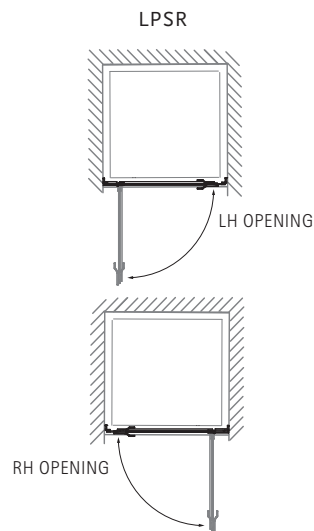

LH Opening
LPSR 1200/1100/1000

ECLIPSE RECESS