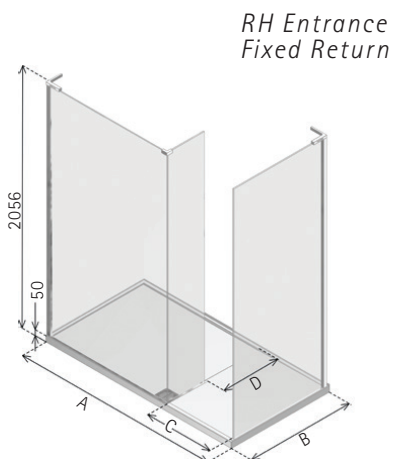

BOUTIQUE PANEL WITH RETURN AND SIDE PANEL - INTEGRATED TRAY

- Stunningly minimal, with no brace bars required when using Fixed Return
- Fixed return as Standard. For Hinged Return with Brace Bar add suffix 'H' to code and surcharge of £480 ex VAT
- Unique integration of Panels into Shower Tray for frameless join and easier cleaning
- LH/RH Entrance, please specify
- 8mm and 10mm Safety Glass (EN12150-1). Matki Glass Guard Easy Clean protection included
- Integrated 50mm Shower Tray with fast flow waste included, see page 43
- Shower Tray also in Matt White or Matt Graphite with DIN51097 A Anti Slip Rating add £80
- Optional Raised Tray with cover panel in white only. For Raised Tray add 100mm to overall height and surcharge of £122 ex VAT
- Installation by Matki Installations £799 ex VAT - excludes shower tray installation

DIMENSIONS (MM)		PRICES						
MODEL		A	B	C	D	H*	PRICE (EX. VAT)	PRICE (INC. VAT)
NWCC1290H*		1200	900	530	-	400	£2,162.00	£2,594.40
NWCC1580		1500	800	530	530	450	£1,816.00	£2,179.20
NWCC1590		1500	900	530	530	450	£1,873.00	£2,247.60
NWCC1780		1700	800	580	530	500	£1,913.00	£2,295.60
NWCC1790		1700	900	580	530	500	£2,011.00	£2,413.20

*With Hinged Return Only