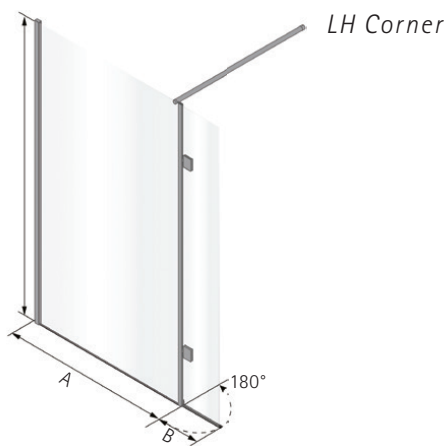

MATKI-ONE SINGLE PANEL WITH HINGED RETURN PANEL

- LH/RH, please specify
- 8mm and 10mm Safety Glass (EN12150-1)
- Matki Glass Guard Easy Clean protection included
- Available in Silver only
- Wall brace adjustable up to 1000mm
- Disc Detail at end of Wall Brace
- Installation on Shower Tray or Wet Room Floor
- Hinge Panel seals at all angles with Matki Advanced Neoprene Sealing System
- Hinge Panel positions through 180° as per diagram
- Installation by Matki Installations £799 ex VAT