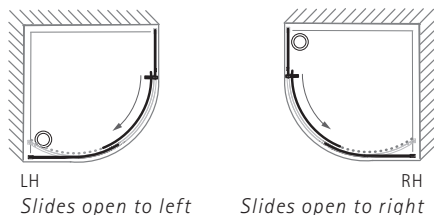

MOC800, MOC900
CURVED