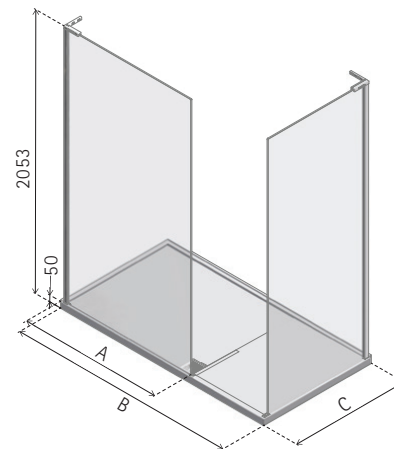

RH Entrance