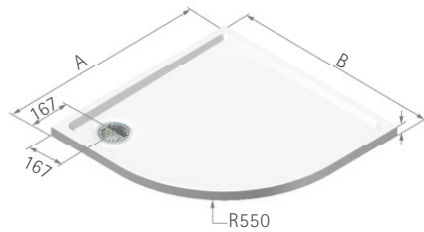

CONTINENTAL 40 CURVED

- 40mm Height, 10mm Raised Threshold
- Stone resin, double acrylic cap
- High-flow shower waste with Chrome flange and Stainless Steel grill as standard
- Raised Tray version optional with adjustable legs and front panel in White only. Adds 100mm to height. Add £122 ex VAT
- Available in White (Standard); For Matt White, Matt Graphite, Pergamon add £80 ex VAT
- Matt White and Matt Graphite are certified DIN51097 A Anti-Slip

A	B	CLC	PRICE (EX. VAT)	PRICE (INC. VAT)
800	800	CLC800	£392.00	£470.40
900	900	CLC900	£444.00	£532.80
800	1000	CLC1080LH**	£439.00	£526.80
1000	800	CLC1080RH	£439.00	£526.80
900	1000	CLC1090LH**	£465.00	£558.00
1000	900	CLC1090RH	£465.00	£558.00
800	1200	CLC1280LH**	£485.00	£582.00
1200	800	CLC1280RH	£485.00	£582.00
900	1200	CLC1290LH**	£501.00	£601.20
1200	900	CLC1290RH	£501.00	£601.20
900	1500	CLC1590LH**	£526.00	£631.20
1500	900	CLC1590RH	£526.00	£631.20