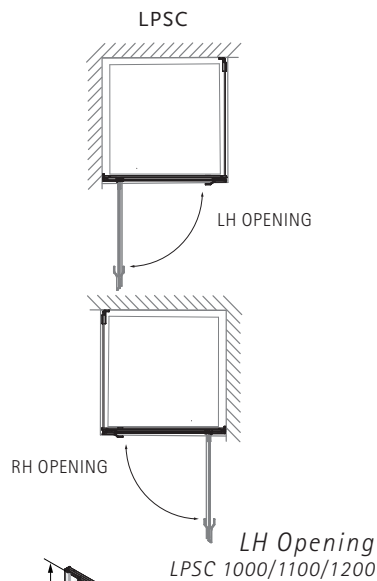

ECLIPSE CORNER

- Not Handed
- Silver/chrome finish
- Door opens outwards only
- 8mm Safety Glass (EN12150-1)
- Matki Glass Guard Easy Clean protection included
- Installation on shower tray or wet room floor
- Wall frames part concealed by frosted glass
- Installation by Matki Installations £799 ex VAT

DIMENSIONS (MM)					PRICES	
MODEL	A	B	C	D	PRICE (EX. VAT)	PRICE (INC. VAT)
LPSC760	740 - 760	97 - 117	630	-	£833.00	£999.60
LPSC800	780 - 800	97 - 117	670	-	£846.00	£1,015.20
LPSC900	880 - 900	97 - 117	770	-	£896.00	£1,075.20
LPSC1000	980 - 1000	97 - 117	670	213	£954.00	£1,144.80
LPSC1100	1080 - 1100	97 - 117	670	313	£972.00	£1,166.40
LPSC1200	1180 - 1200	97 - 117	670	413	£1,034.00	£1,240.80
SIDE PANEL E						
LPSC760SP	740 - 760				£296.00	£355.20
LPSC800SP	780 - 800				£308.00	£369.60
LPSC900SP	880 - 900				£349.00	£418.80