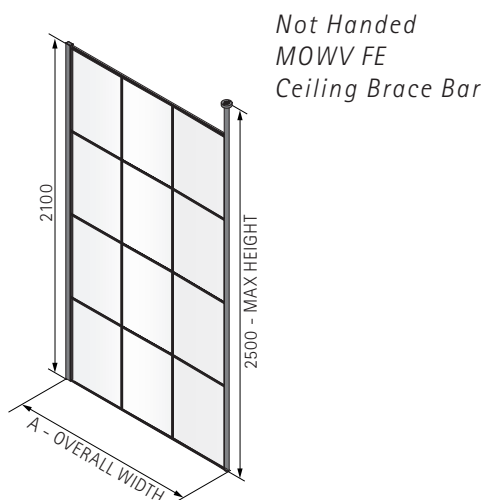

MATKI-ONE WET ROOM PANEL WITH FRAMED EFFECT WITH WALL (MOWP FE) OR CEILING BRACE BAR (MOWV FE)

- See opposite page and below for product details
- Ceramic digital print with highly scratch resistant surface MOWP and MOWV are available with Framed-Effect digital printing in Black for the sizes listed
- Prices include Frames and Details in Black to match
- Alternative panel sizes are available on request
- Brace bars include some chrome detailing
- Installation by Matki Installations: £488 ex VAT for panels under 900mm wide; £587 for over 900mm wide

DIMENSIONS (MM)		PRICES	
FRAMED-EFFECT PANEL WITH WALL BRACE BAR			
MODEL	A	PRICE (EX. VAT)	PRICE (INC. VAT)
MOWP800 FE BLACK	755-770	£1,218.00	£1,461.60
MOWP900 FE BLACK	865-880	£1,313.00	£1,575.60
MOWP1000 FE BLACK	955-970	£1,414.00	£1,696.80
MOWP1200 FE BLACK	1155-1170	£1,616.00	£1,939.20
MOWP1500 FE BLACK	1455-1470	£1,955.00	£2,346.00

DIMENSIONS (MM)		PRICES	
FRAMED-EFFECT PANEL WITH CEILING BAR			
MODEL	A	PRICE (EX. VAT)	PRICE (INC. VAT)
MOWV800 FE BLACK	755-770	£1,299.00	£1,558.80
MOWV900 FE BLACK	865-880	£1,394.00	£1,672.80
MOWV1000 FE BLACK	955-970	£1,495.00	£1,794.00
MOWV1200 FE BLACK	1155-1170	£1,697.00	£2,036.40
MOWV1500 FE BLACK	1455-1470	£2,036.00	£2,443.20