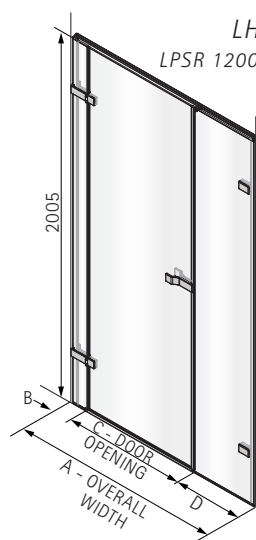

LPSR 760/800/900

- Not Handed
- Silver/chrome finish
- Door opens outwards only
- 8mm Safety Glass (EN12150-1)
- Matki Glass Guard Easy Clean protection included
- Installation on shower tray or wet room floor
- Wall frames part concealed by frosted glass
- Installation by Matki Installations £799 ex VAT

Brace bar included with 1100 and 1200 models