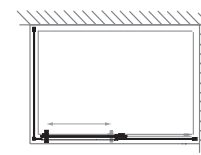

RADIANCE SLIDER - INTEGRATED TRAY

- LH/RH Corner, please specify
- 8mm Safety Glass (EN12150-1). Matki Glass Guard Easy Clean protection included
- Low profile top track with smooth action and soft closure
- High-lustre anodised Aluminium frame with Chrome finish
- Integrated 50mm Shower Tray with tiling upstands on wall sides and fast flow waste included
- Shower Tray also in Matt White or Matt Graphite with DIN51097 A Anti Slip Rating add £80
- Optional Raised tray with Cover Panel in White only, adds 100mm to height. Add £122 ex VAT to price. Add "Raised" after model number when ordering

DIMENSIONS (MM) PRICES

MODEL	A	B	C	D	E	PRICE (EX. VAT)	PRICE (INC. VAT)
NRXSC1280	1200	800	1155-1175	500	735-755	£1,849.00	£2,218.80
NRXSC1290	1200	900	1155-1175	500	835-855	£1,917.00	£2,300.40
NRXSC1480	1400	800	1355-1375	600	735-755	£1,985.00	£2,382.00
NRXSC1490	1400	900	1355-1375	600	835-855	£2,050.00	£2,460.00

Installation by Matki Installations £799 ex VAT - excludes shower tray installation

MATKI-ONE SLIDER

MOSC + MOSCSP

Not Handed

- 8mm Safety Glass (EN12150-1)
- Matki Glass Guard Easy Clean protection included
- Installation on wet room floor or tray, see pages 66-69 for recommended Matki Trays
- Cylinder Handle, Silver Frames, Chrome Details as Standard
- For Special Colour combinations see page 61
- Optional Reverse setup for sizes 1000-1200 and 1500, door closes to wall side. Quote "Reverse" after code
- Installation by Matki Installations £799 ex VAT

DIMENSIONS (MM) PRICES