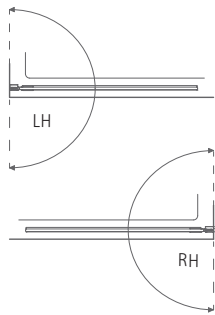

- LH/RH, please specify
- 10mm Safety Glass (EN12150-1)
- Matki Glass Guard Easy Clean protection included
- High-lustre anodised Aluminium frame with Chrome finish
- Screen swings inwards or outwards through 180°
- Screen can be stored away against wall
- Designed for flat top baths
- Installation by Matki Installations £488 ex VAT

DIMENSIONS (MM)			PRICES	
MODEL	A	B	PRICE (EX. VAT)	PRICE (INC. VAT)
STB700	1505	735 - 750	£726.00	£871.20
STB800	1505	835 - 850	£747.00	£896.40