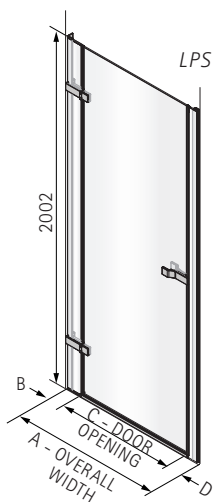

ECLIPSE RECESS

LPSR 760/800/900