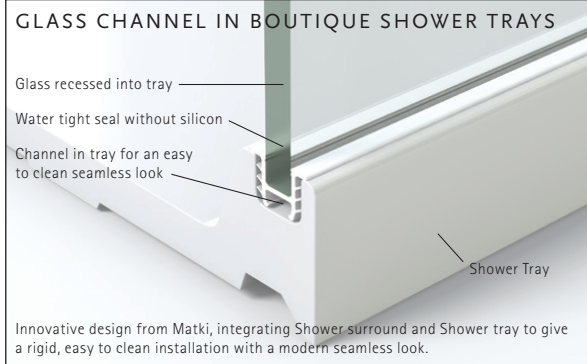

INTEGRATED SHOWER TRAY

8mm and 10mm safety Glass panels are cleverly inserted into a specially designed channel within the Shower Tray, forming a perfect seal. This eliminates the need for silicone sealant along the base of the glass surround and maintains a clean and frameless appearance

Boutique Walk-In 50mm high Shower Trays are made from Acrylic Capped Stone Resin available in White, Matt White or Matt Graphite, complete with Fastflow Shower Waste with Stainless Steel grill and tiling upstands on wall sides