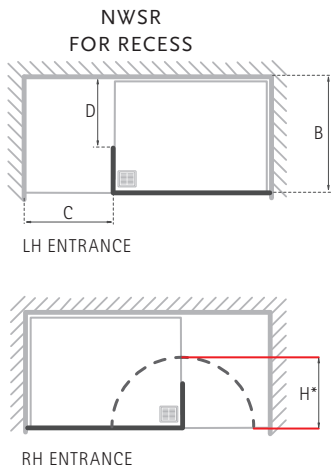

BOUTIQUE PANEL WITH RETURN PANEL - INTEGRATED TRAY

- Stunningly minimal, with no brace bars required when using Fixed Return
- Fixed Return as Standard. For Hinged Return with Brace Bar add suffix 'H' to code and surcharge of £480 ex VAT
- Unique integration of Panels into Shower Tray for frameless join and easier cleaning
- LH/RH Entrance, please specify
- 8mm and 10mm Safety Glass (EN12150-1)
- Matki Glass Guard Easy Clean protection included
- Integrated 50mm Shower Tray with fast flow waste included, see page 43
- Shower Tray also in Matt White or Matt Graphite with DIN51097 A Anti Slip Rating add £80
- Optional Raised Tray with cover panel in white only. For Raised Tray add 100mm to overall height and surcharge of £78 ex VAT for Recess, £122 ex VAT for Corner
- Installation by Matki Installations £799 ex VAT -excludes shower tray installation

DIMENSIONS (MM)		PRICES						
MODEL RECESS	MODEL CORNER	A	B	C	D	H*	PRICE (EX. VAT)	PRICE (INC. VAT)
NWSR1290H*	NWSF1290H*	1200	900	530	-	400	£1,706.00	£2,047.20
NWSR1580	NWSF1580	1500	800	530	530	450	£1,295.00	£1,554.00
NWSR1590	NWSF1590	1500	900	530	530	450	£1,382.00	£1,658.40
NWSR1780	NWSF1780	1700	800	580	530	500	£1,415.00	£1,698.00
NWSR1790	NWSF1790	1700	900	580	530	500	£1,455.00	£1,746.00

*With Hinged Return Only