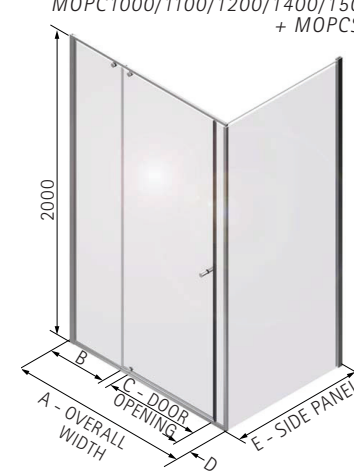

- Door opens both outwards and inwards
- 8mm Safety Glass (EN12150-1), Matki Glass Guard Easy Clean protection included
- Installation on wet room floor or tray, see page 66-69 for recommended Matki Trays
- Cylinder Handle, Silver Frames, Chrome Details as Standard
- For Special Colour combinations see page 61
- Optional Reverse setup for sizes 1000-1200, where panels B and D are switched. Quote "Reverse" after code
- Installation by Matki Installations £799 ex VAT

DIMENSIONS (MM)					PRICES	
DOOR	A	B	C	D	PRICE (EX. VAT)	PRICE (INC. VAT)
MOPC7600	732-752	80-100	482	100	£721.00	£865.20
MOPC8000	772-792	80-100	522	100	£736.00	£883.20
MOPC9000	872-892	80-100	622	100	£764.00	£916.80
MOPC1000	973-993	322-342	482	100	£812.00	£974.40
MOPC1100	1073-1093	382-402	522	100	£847.00	£1,016.40
MOPC1200	1173-1193	382-402	622	100	£876.00	£1,051.20
MOPC1400	1373-1393	342-362	862	100	£1,091.00	£1,309.20
MOPC1500	1473-1493	442-462	862	100	£1,130.00	£1,356.00
SIDE PANEL E						
MOPCSP760	732-752				£519.00	£622.80
MOPCSP800	772-792				£525.00	£630.00
MOPCSP900	872-892				£548.00	£657.60
MOPCSP1000	972-992				£605.00	£726.00