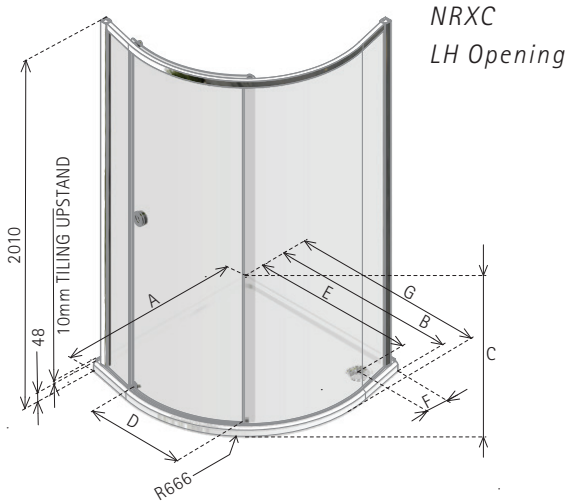

RADIANCE CURVED - INTEGRATED TRAY

- LH/RH opening (NRXC), LH/RH Corner (NRXO), please specify
- 6mm Curved Safety Glass
- Matki Glass Guard Easy Clean protection included
- High-lustre anodised Aluminium frame with Chrome finish
- Integrated 50mm Shower Tray with tiling upstands on wall sides and fast flow waste included
- Shower Tray also in Matt White or Matt Graphite with DIN51097 A Anti Slip Rating add £80 ex VAT; NRXC1000 not available in matt white/graphite
- **Optional Raised tray with Front Cover Panel in White only, adds 100mm to height. Add £127 ex VAT to price. Add "Raised" after model number when ordering**
- Installation by Matki Installations £799 ex VAT - excludes shower tray installation

DIMENSIONS (MM)								PRICES	
MODEL NRXC	A	B	C	D	E	F	G	PRICE (EX. VAT)	PRICE (INC. VAT)
NRXC825	825	825	913	465	702	167	840	£1,657.00	£1,988.40
NRXC920	920	920	1112	465	823	155	961	£1,814.00	£2,176.80
NRXC1000	1000	1000	1235	465	892	150	1028	£2,064.00	£2,476.80

MODEL NRXO										PRICES	
MODEL NRXO	A	B	C	D	E	F	G	PRICE (EX. VAT)	PRICE (INC. VAT)		
NRX01170	1104	1100	714	844	965	150	460	£1,831.00	£2,197.20		
NRX01480	1481	1450	740	880	1339	150	465	£2,036.00	£2,443.20