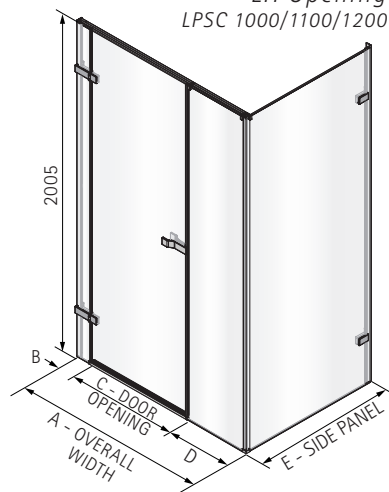

ECLIPSE CORNER

- Not Handed
- Silver/chrome finish
- Door opens outwards only
- 8mm Safety Glass (EN12150-1)
- Matki Glass Guard Easy Clean protection included
- Installation on shower tray or wet room floor
- Wall frames part concealed by frosted glass
- Installation by Matki Installations £799 ex VAT

DIMENSIONS (MM)					PRICES	
MODEL	A	B	C	D	PRICE (EX. VAT)	PRICE (INC. VAT)
LPSC760	740 - 760	97 - 117	630	-	£833.00	£999.60
LPSC800	780 - 800	97 - 117	670	-	£846.00	£1,015.20
LPSC900	880 - 900	97 - 117	770	-	£896.00	£1,075.20
LPSC1000	980 - 1000	97 - 117	670	213	£954.00	£1,144.80
LPSC1100	1080 - 1100	97 - 117	670	313	£972.00	£1,166.40
LPSC1200	1180 - 1200	97 - 117	670	413	£1,034.00	£1,240.80
SIDE PANEL E						
LPSC760SP	740 - 760				£296.00	£355.20
LPSC800SP	780 - 800				£308.00	£369.60
LPSC900SP	880 - 900				£349.00	£418.80