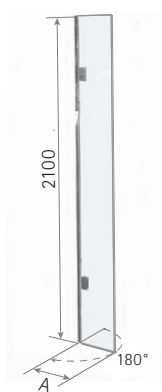

HINGE PANEL

- For use with MOWP panels, see page 54
- Retrofitable on other 8mm glass wet room panels (wall brace required)
- For LH/RH Corner installation, please specify
- 10mm Safety Glass (EN12150-1)
- Matki Glass Guard Easy Clean protection included
- High-lustre anodised Aluminium frame with Chrome finish
- Available in bespoke sizes, please contact Matki
- Matki Neoprene Advanced Sealing System
- Opens outwards and inwards through 180°
- Panel is for splash protection only
- Installation by Matki Installations £488 ex VAT

DIMENSIONS (MM)			PRICES		
WET ROOM PANEL WITH HINGE PANEL					
MODEL	A	+	B	PRICE (EX. VAT)	PRICE (INC. VAT)
MOWPHP800	455-470		313	£927.00	£1,112.40
MOWPHP1000	655-670		313	£954.00	£1,144.80
MOWPHP1100	755-770		313	£982.00	£1,178.40
MOWPHP1150	805-820		313	£989.00	£1,186.80
MOWPHP1200	865-880		313	£1,015.00	£1,218.00
MOWPHP1300	955-970		313	£1,030.00	£1,236.00
MOWPHP1400	1055-1070		313	£1,109.00	£1,330.80
MOWPHP1500	1155-1170		313	£1,113.00	£1,335.60
MOWPHP1700	1355-1370		313	£1,142.00	£1,370.40
MOWPHP1800	1455-1470		313	£1,163.00	£1,395.60

DIMENSIONS (MM)		PRICES	
MODEL	A	PRICE (EX. VAT)	PRICE (INC. VAT)
MOWHP300	313	£504.00	£604.80