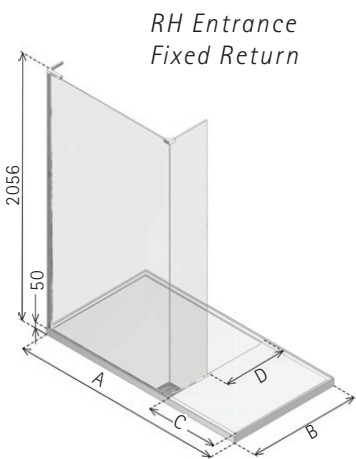

BOUTIQUE PANEL WITH RETURN PANEL - INTEGRATED TRAY

- Stunningly minimal, with no brace bars required when using Fixed Return
- Fixed Return as Standard. For Hinged Return with Brace Bar add suffix 'H' to code and surcharge of £480 ex VAT
- Unique integration of Panels into Shower Tray for frameless join and easier cleaning
- LH/RH Entrance, please specify
- 8mm and 10mm Safety Glass (EN12150-1)
- Matki Glass Guard Easy Clean protection included
- Integrated 50mm Shower Tray with fast flow waste included, see page 43
- Shower Tray also in Matt White or Matt Graphite with DIN51097 A Anti Slip Rating add £80
- Optional Raised Tray with cover panel in white only. For Raised Tray add 100mm to overall height and surcharge of £78 ex VAT for Recess, £122 ex VAT for Corner
- Installation by Matki Installations £799 ex VAT -excludes shower tray installation

DIMENSIONS (MM)		PRICES						
MODEL RECESS	MODEL CORNER	A	B	C	D	H*	PRICE (EX. VAT)	PRICE (INC. VAT)
NWSR1290H*	NWSF1290H*	1200	900	530	-	400	£1,706.00	£2,047.20
NWSR1580	NWSF1580	1500	800	530	530	450	£1,295.00	£1,554.00
NWSR1590	NWSF1590	1500	900	530	530	450	£1,382.00	£1,658.40
NWSR1780	NWSF1780	1700	800	580	530	500	£1,415.00	£1,698.00
NWSR1790	NWSF1790	1700	900	580	530	500	£1,455.00	£1,746.00

*With Hinged Return Only