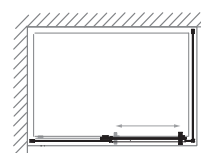

MOSC + MOSCSP