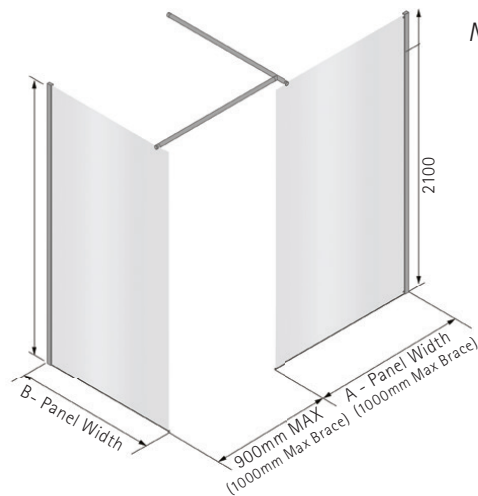

Not Handed

- 8mm Safety Glass (EN12150-1)
- Matki Glass Guard Easy Clean protection included
- Silver Frame with Chrome Disc details as Standard
- For Special Colour combinations, see page 61
- Installation on Shower Tray or Wet Room Floor
- Additional size combinations can be ordered from all available MOWP and MOWPFE panel sizes, please order MOWWBES stating two MOWP or MOWPFE codes, summing the prices of each panel
- T-Bar is adjustable to maximum 1000mm projection from wall and maximum 900mm distance between panels
- Installation by Matki Installations £799 ex VAT