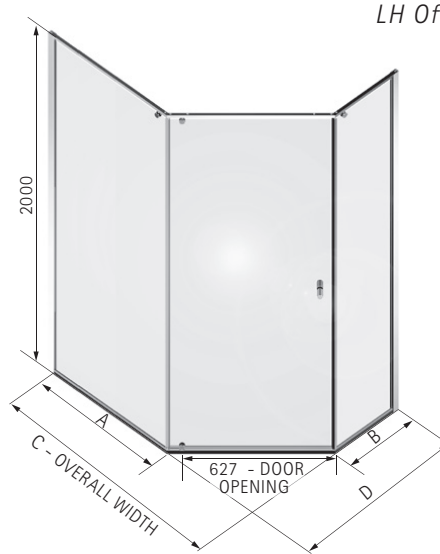

LH Offset Corner
MOQP1290