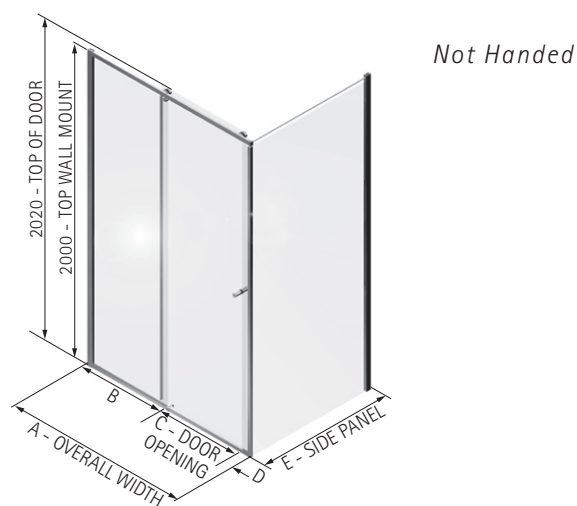

Not Handed

- 8mm Safety Glass (EN12150-1)
- Matki Glass Guard Easy Clean protection included
- Installation on wet room floor or tray, see pages 66-69 for recommended Matki Trays
- Cylinder Handle, Silver Frames, Chrome Details as Standard
- For Special Colour combinations see page 61
- Optional Reverse setup for sizes 1000-1200 and 1500, door closes to wall side. Quote "Reverse" after code
- Installation by Matki Installations £799 ex VAT

DIMENSIONS (MM) PRICES

DOOR	A	B	C	D	PRICE (EX. VAT)	PRICE (INC. VAT)
MOSC1000*	978-998	470-490	400	65	£983.00	£1,179.60
MOSC1100	1078-1098	490-510	440	65	£997.00	£1,196.40
MOSC1200	1178-1198	570-590	450	65	£1,012.00	£1,214.40
MOSC1400	1378-1398	680-700	550	65	£1,213.00	£1,455.60
MOSC1500	1478-1498	780-800	550	65	£1,253.00	£1,503.60
MOSC1600	1578-1598	780-800	650	65	£1,283.00	£1,539.60
MOSC1700	1678-1698	880-900	650	65	£1,305.00	£1,566.00

SIDE PANEL E

MOSCSP760	732-752	£481.00	£577.20
MOSCSP800	772-792	£491.00	£589.20
MOSCSP900	872-892	£522.00	£626.40
MOSCSP1000	972-992	£564.00	£676.80

* 1000 model has flush handle on front and full handle on shower side.