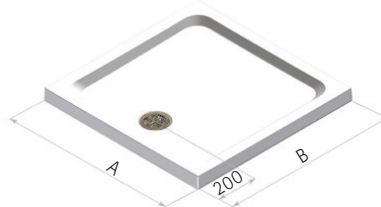

- Medium Profile 60mm, 35mm Raised Threshold
- Stone resin, double acrylic cap
- Supplied with adjustable legs
- Centre front high-flow shower waste with Chrome flange and Stainless Steel grill
- Available in White only
- Optional front panel in white only. Recess add £78, Corner add £122 ex VAT

A	B	SN	PRICE (EX. VAT)	PRICE (INC. VAT)
697	697	SN700	£276.00	£331.20
754	754	SN760	£289.00	£346.80
797	797	SN800**	£306.00	£367.20
895	758	SN9076	£322.00	£386.40
895	795	SN9080	£331.00	£397.20
896	896	SN900**	£353.00	£423.60
998	998	SN1000	£418.00	£501.60
1050	796	SN1050	£370.00	£444.00
1200	700	SN1270	£362.00	£434.40
1194	758	SN1276	£394.00	£472.80
1200	797	SN1280**	£407.00	£488.40
1196	898	SN1290	£444.00	£532.80
1505	805	SN1580**	£525.00	£630.00
1500	900	SN1590	£540.00	£648.00
1700	700	SN1770	£519.00	£622.80
1700	800	SN1780	£563.00	£675.60
1700	900	SN1790	£597.00	£716.40
1800	800	SN1880	£608.00	£729.60

**Available with 10mm tiling upstands, please see www.matki.co.uk for further details

*Not available in Matt White, Matt Graphite or Pergamon