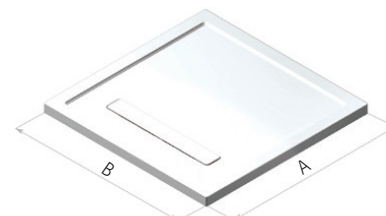

- Low Profile 40mm, 10mm Raised Threshold
- Stone resin, double acrylic cap
- Linear waste cover in White (standard) or choice of finishes, see page 67
- Raised Tray option with adjustable legs and panel to match tray. Adds 100mm to height. Recess add £78, Corner £122 ex VAT
- Available in White (Standard); For Matt White, Matt Graphite, Pergamon add £80 ex VAT
- Available without waste drilled, allowing choice of waste position or 2 wastes to drain up to 50L/min with brass slotted cover. Add 'W' to end of code for undrilled, and 'WF' with additional waste (surcharge £102), e.g. CLL900WFCP

A	B	CLL	PRICE (EX. VAT)	PRICE (INC. VAT)
800	800	CLL800	£358.00	£429.60
900	800	CLL9080	£380.00	£456.00
900	900	CLL900	£384.00	£460.80
1000	800	CLL1080	£388.00	£465.60
1200	800	CLL1280	£428.00	£513.60
1200	900	CLL1290	£455.00	£546.00
1300	800	CLL1380	£471.00	£565.20
1300	900	CLL1390	£483.00	£579.60
1400	800	CLL1480	£494.00	£592.80
1400	900	CLL1490	£520.00	£624.00
1500	800	CLL1580	£543.00	£651.60
1500	900	CLL1590	£549.00	£658.80
1600	800	CLL1680	£564.00	£676.80
1600	900	CLL1690	£579.00	£694.80
1700	800	CLL1780	£596.00	£715.20
1700	900	CLL1790	£625.00	£750.00

POPULAR COLOUR OPTIONS FOR UNIVERSAL 40, UNIVERSAL LINEAR AND SLATE SHOWER TRAYS