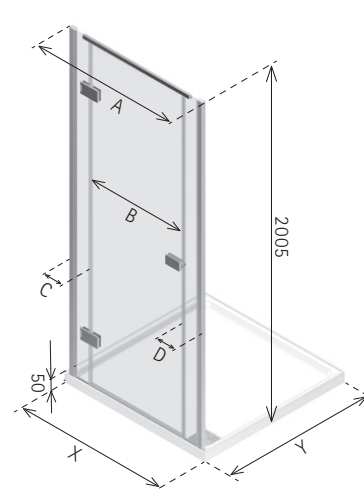

ILLUSION HINGED - INTEGRATED TRAY

LH Recess

- LH/RH Recess, please specify
- Door opens outwards only
- 8mm Safety Glass (EN12150-1)
- Matki Glass Guard Easy Clean protection included
- Integrated 50mm Shower Tray with fast flow waste included, see page 10
- Shower Tray also in Matt White or Matt Graphite with DIN51097 A Anti Slip Rating add £80
- Handle: Soft Return/Traditional, see page 9
- Optional Raised tray version available, supplied with adjustable legs and front cover panel in white only. Raised tray adds 100mm to height. Add £78 ex VAT to price
- Installation by Matki Installations £799 ex VAT - excludes shower tray installation

DIMENSIONS (MM)

PRICES

MODEL	A	B	C	D	PRICE (EX. VAT)	PRICE (INC. VAT)
LPSR760	720 - 760	97 - 117	520	103 - 123	£827.00	£992.40
LPSR800	760 - 800	97 - 117	560	103 - 123	£838.00	£1,005.60
LPSR900	860 - 900	97 - 117	660	103 - 123	£862.00	£1,034.40
LPSR1000	960 - 1000	97 - 117	650	193 - 213	£896.00	£1,075.20
LPSR1100	1060 - 1100	97 - 117	650	293 - 313	£988.00	£1,185.60
LPSR1200	1160 - 1200	97 - 117	650	393 - 413	£1,052.00	£1,262.40

DIMENSIONS (MM)

PRICES

MODEL	A	B	C	D	X	Y	PRICE (EX. VAT)	PRICE (INC. VAT)
IRT800	740 - 770	492	130	134	800	800	£1,435.00	£1,722.00
IRT900	840 - 870	592	130	134	900	900	£1,465.00	£1,758.00
IRT9080	840 - 870	592	130	134	900	800	£1,478.00	£1,773.60
IRT1080	940 - 970	592	230	134	1000	800	£1,493.00	£1,791.60
IRT1280	1140 - 1170	592	430	134	1200	800	£1,588.00	£1,905.60
IRT1290	1140 - 1170	592	430	134	1200	900	£1,608.00	£1,929.60
IRT1580	1440 - 1470	592	730	134	1500	800	£1,752.00	£2,102.40
IRT1590	1440 - 1470	592	730	134	1500	900	£1,774.00	£2,128.80