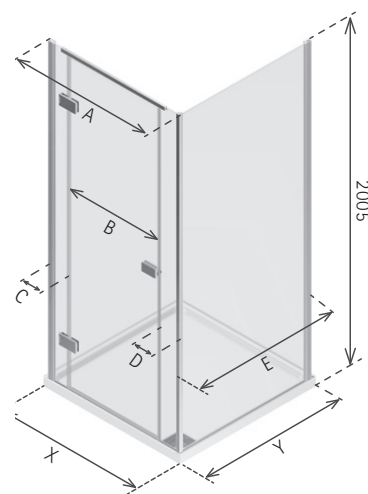

- LH/RH Corner, please specify
- Door opens outwards only
- 8mm Safety Glass (EN12150-1). Matki Glass Guard Easy Clean protection included
- Integrated 50mm Shower Tray with fast flow waste included, see page 10
- Shower Tray also in Matt White or Matt Graphite with DIN51097 A Anti Slip Rating add £80
- Handle: Soft Return/Traditional, see page 9
- Optional Raised tray version available, supplied with adjustable legs and cover panel in white only. Raised tray adds 100mm to height. Add £122 ex VAT to price

DIMENSIONS (MM)							PRICES			
MODEL	A	B	C	D	E	X	Y	PRICE (EX. VAT)	PRICE (INC. VAT)	
ICT800	761 - 776	492	130	147	762 - 777	800	800	£1,804.00	£2,164.80	
ICT9080	861 - 876	592	130	147	762 - 777	900	800	£1,820.00	£2,184.00	
ICT900	861 - 876	592	130	147	862 - 877	900	900	£1,849.00	£2,218.80	
ICT1080	961 - 976	592	230	147	762 - 777	1000	800	£1,861.00	£2,233.20	
ICT1280	1161 - 1176	592	430	147	762 - 777	1200	800	£1,978.00	£2,373.60	
ICT1290	1161 - 1176	592	430	147	862 - 877	1200	900	£2,012.00	£2,414.40	
ICT1580	1461 - 1496	592	730	147	762 - 777	1500	800	£2,129.00	£2,554.80	
ICT1590	1461 - 1496	592	730	147	862 - 877	1500	900	£2,171.00	£2,605.20	

Installation by Matki Installations £799.00 ex VAT - excludes shower tray installation.