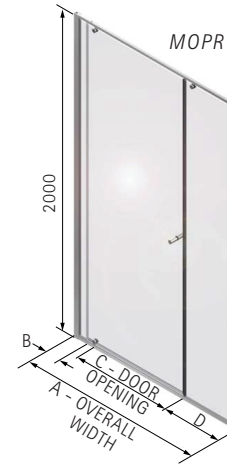

ILLUSION HINGED - WITHOUT TRAY

- LH/RH Recess, please specify
- Door opens outwards only
- 8mm Safety Glass (EN12150-1)
- Matki Glass Guard Easy Clean protection included
- Installation on shower tray or wet room floor
- Handle: Soft Return/Traditional, see page 5
- Matt Black Finish with soft return handle only, add £586 ex VAT
- Installation by Matki Installations £799.00 ex VAT

MATKI-ONE PIVOT

- Door opens both outwards and inwards
- 8mm Safety Glass (EN12150-1)
- Matki Glass Guard Easy Clean protection included
- Installation on wet room floor or tray, see page 66-69 for recommended Matki Trays
- Cylinder Handle, Silver Frames, Chrome Details as Standard
- For Special Colour combinations, see page 61
- Installation by Matki Installations £799 ex VAT

DIMENSIONS (MM) PRICES

MODEL	A	B	C	D	X	Y	PRICE (EX. VAT)	PRICE (INC. VAT)
IR800	760 - 790	492	130	151	-	-	£1,123.00	£1,347.60
IR900	860 - 890	592	130	151	-	-	£1,143.00	£1,371.60
IR1000	960 - 990	592	230	151	-	-	£1,164.00	£1,396.80
IR1200	1160 - 1190	592	430	151	-	-	£1,198.00	£1,437.60
IR1500	1460 - 1490	592	730	151	-	-	£1,266.00	£1,519.20

DIMENSIONS (MM) PRICES

MODEL	A	B	C	D	PRICE (EX. VAT)	PRICE (INC. VAT)
MOPR7600	720-760	80-100	482	90-110	£1,005.00	£1,206.00
MOPR8000	760-800	80-100	522	90-110	£1,022.00	£1,226.40
MOPR9000	860-900	80-100	622	90-110	£1,060.00	£1,272.00
MOPR1000	960-1000	80-100	482	329-349	£1,067.00	£1,280.40
MOPR1100	1060-1100	80-100	522	389-409	£1,103.00	£1,323.60
MOPR1200	1160-1200	80-100	622	389-409	£1,133.00	£1,359.60
MOPR1400	1360-1400	80-100	862	349-369	£1,319.00	£1,582.80
MOPR1500	1460-1500	80-100	862	449-469	£1,357.00	£1,628.40