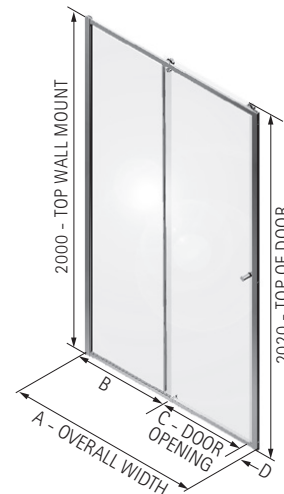

RADIANCE SLIDER - INTEGRATED TRAY

- LH/RH entrance, please specify
- 8mm Safety Glass (EN12150-1). Matki Glass Guard Easy Clean protection included
- Low profile top track with smooth action and soft closure
- High-lustre anodised Aluminium frame with Chrome finish
- Integrated 50mm Shower Tray with tiling upstands on wall sides and fast flow waste included
- Shower Tray also in Matt White or Matt Graphite with DIN51097 A Anti Slip Rating add £80
- Optional Raised tray with Front Cover Panel in White only, adds 100mm to height. Add £78 ex VAT to price. Add "Raised" after model number when ordering

MATKI-ONE SLIDER

- 8mm Safety Glass (EN12150-1)
- Matki Glass Guard Easy Clean protection included
- Installation on wet room floor or tray, see page 66-69 for recommended Matki Trays
- Cylinder Handle, Silver Frames, Chrome Details as Standard
- For Special Colour combinations see page 61
- Installation by Matki Installations £799 ex VAT

DIMENSIONS (MM)

PRICES

MODEL	A	B	C	D	PRICE (EX. VAT)	PRICE (INC. VAT)
NRXS1280	1200	800	1146-1184	465	£1,552.00	£1,862.40
NRXS1290	1200	900	1146-1184	465	£1,610.00	£1,932.00
NRXS1480	1400	800	1346-1384	565	£1,674.00	£2,008.80
NRXS1490	1400	900	1346-1384	565	£1,725.00	£2,070.00

Installation by Matki Installations £799 ex VAT - excludes shower tray installation

DIMENSIONS (MM)

PRICES