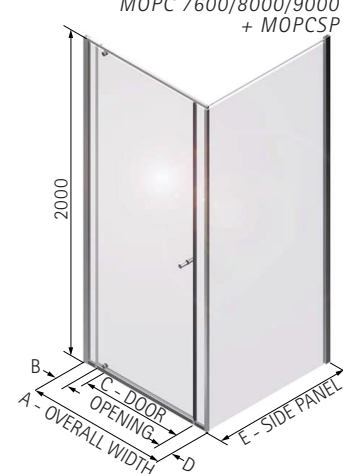

- Door opens both outwards and inwards
- 8mm Safety Glass (EN12150-1), Matki Glass Guard Easy Clean protection included
- Installation on wet room floor or tray, see page 66-69 for recommended Matki Trays
- Cylinder Handle, Silver Frames, Chrome Details as Standard
- For Special Colour combinations see page 61
- Optional Reverse setup for sizes 1000-1200, where panels B and D are switched. Quote "Reverse" after code
- Installation by Matki Installations £799 ex VAT

DIMENSIONS (MM)					PRICES	
DOOR	A	B	C	D	PRICE (EX. VAT)	PRICE (INC. VAT)
MOPC7600	732-752	80-100	482	100	£721.00	£865.20
MOPC8000	772-792	80-100	522	100	£736.00	£883.20
MOPC9000	872-892	80-100	622	100	£764.00	£916.80
MOPC1000	973-993	322-342	482	100	£812.00	£974.40
MOPC1100	1073-1093	382-402	522	100	£847.00	£1,016.40
MOPC1200	1173-1193	382-402	622	100	£876.00	£1,051.20
MOPC1400	1373-1393	342-362	862	100	£1,091.00	£1,309.20
MOPC1500	1473-1493	442-462	862	100	£1,130.00	£1,356.00
SIDE PANEL E						
MOPCSP760	732-752				£519.00	£622.80
MOPCSP800	772-792				£525.00	£630.00
MOPCSP900	872-892				£548.00	£657.60
MOPCSP1000	972-992				£605.00	£726.00