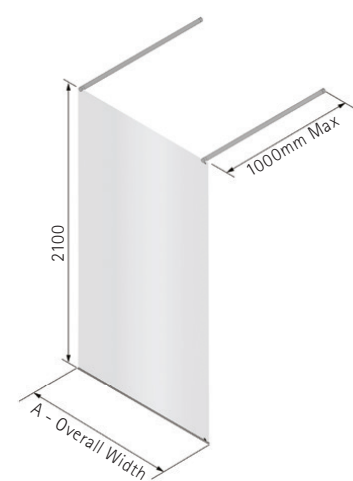

Not Handed

- 8mm Safety Glass (EN12150-1)
- Matki Glass Guard Easy Clean protection included
- Silver wall braces with Chrome Disc details as Standard
- For Special Colour combinations, see page 61
- Wall braces adjustable up to 1000mm
- Installation on shower tray or wet room floor
- Hinge panels can be added to both sides if required at additional charge of £1,008 ex VAT, please add HP to end of MOWT code
- Special Framed Effect Glass priced on application
- Installation by Matki Installations £587 ex VAT

DIMENSIONS (MM) PRICES

MODEL	A	B	OPENING	PRICE (EX. VAT)	PRICE (INC. VAT)
MOWW1280	655-670	755-770	500	£928.00	£1,113.60
MOWW1290	655-670	865-880	500	£961.00	£1,153.20
MOWW1480	865-880	755-770	500	£989.00	£1,186.80
MOWW1490	865-880	865-880	500	£1,022.00	£1,226.40
MOWW1580	955-970	755-770	500	£1,004.00	£1,204.80
MOWW1590	955-970	865-880	500	£1,037.00	£1,244.40
MOWW1680	1055-1070	755-770	500	£1,083.00	£1,299.60
MOWW1690	1055-1070	865-880	500	£1,116.00	£1,339.20
MOWW1780	1155-1170	755-770	500	£1,087.00	£1,304.40
MOWW1790	1155-1170	865-880	500	£1,120.00	£1,344.00

DIMENSIONS (MM) PRICES

MODEL	A	PRICE (EX. VAT)	PRICE (INC. VAT)
MOWT900	860	£605.00	£726.00
MOWT1000	950	£620.00	£744.00
MOWT1100	1050	£699.00	£838.80
MOWT1200	1150	£703.00	£843.60
MOWT1400	1350	£732.00	£878.40
MOWT1500	1450	£753.00	£903.60