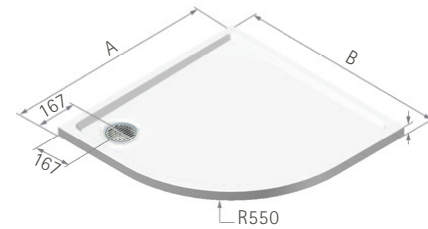

UNIVERSAL 40 CURVED