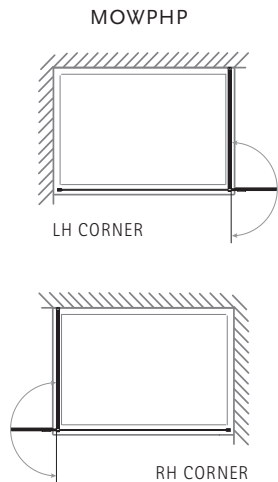

MATKI-ONE SINGLE PANEL WITH HINGED RETURN PANEL

- LH/RH, please specify
- 8mm and 10mm Safety Glass (EN12150-1)
- Matki Glass Guard Easy Clean protection included
- Available in Silver only
- Wall brace adjustable up to 1000mm
- Disc Detail at end of Wall Brace
- Installation on Shower Tray or Wet Room Floor
- Hinge Panel seals at all angles with Matki Advanced Neoprene Sealing System
- Hinge Panel positions through 180° as per diagram
- Installation by Matki Installations £799 ex VAT