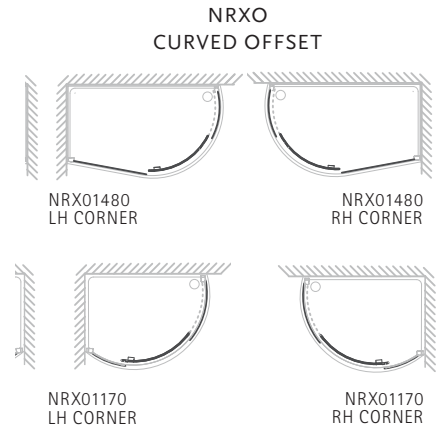

RADIANCE CURVED - INTEGRATED TRAY

- LH/RH opening (NRXC), LH/RH Corner (NRXO), please specify
- 6mm Curved Safety Glass
- Matki Glass Guard Easy Clean protection included
- High-lustre anodised Aluminium frame with Chrome finish
- Integrated 50mm Shower Tray with tiling upstands on wall sides and fast flow waste included
- Shower Tray also in Matt White or Matt Graphite with DIN51097 A Anti Slip Rating add £80 ex VAT; NRXC1000 not available in matt white/graphite
- **Optional Raised tray with Front Cover Panel in White only, adds 100mm to height. Add £127 ex VAT to price. Add "Raised" after model number when ordering**
- Installation by Matki Installations £799 ex VAT - excludes shower tray installation

DIMENSIONS (MM)								PRICES	
MODEL NRXC	A	B	C	D	E	F	G	PRICE (EX. VAT)	PRICE (INC. VAT)
NRXC825	825	825	913	465	702	167	840	£1,657.00	£1,988.40
NRXC920	920	920	1112	465	823	155	961	£1,814.00	£2,176.80
NRXC1000	1000	1000	1235	465	892	150	1028	£2,064.00	£2,476.80

MODEL NRXO										PRICES	
MODEL NRXO	A	B	C	D	E	F	G	PRICE (EX. VAT)	PRICE (INC. VAT)		
NRX01170	1104	1100	714	844	965	150	460	£1,831.00	£2,197.20		
NRX01480	1481	1450	740	880	1339	150	465	£2,036.00	£2,443.20