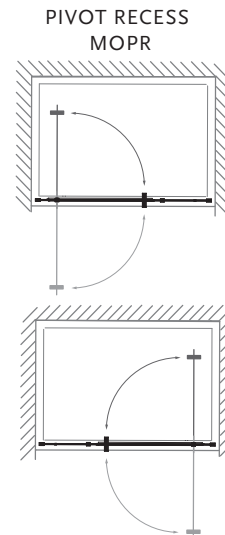

Not Handed
MOPR 1000/1100/1200
1400/1500

MATKI-ONE PIVOT