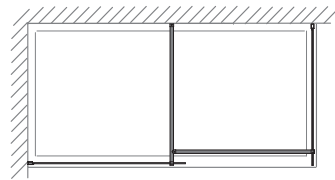

MOWW

Not Handed

- 8mm Safety Glass (EN12150-1)
- Matki Glass Guard Easy Clean protection included
- Silver Frame with Chrome Disc details as Standard
- For Special Colour combinations, see page 61
- Installation on Shower Tray or Wet Room Floor
- Additional size combinations can be ordered from all available MOWP and MOWPFE panel sizes, please order MOWWBES stating two MOWP or MOWPFE codes, summing the prices of each panel
- T-Bar is adjustable to maximum 1000mm projection from wall and maximum 900mm distance between panels
- Installation by Matki Installations £799 ex VAT