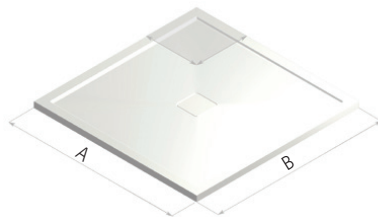

PREFERENCE TRAY

- Low Profile 30mm-35mm, 10mm Raised Threshold
- Centre shower waste with cover in Preference material

A	B	MP	PRICE (EX. VAT)	PRICE (INC. VAT)
800	800	MP800	£521.00	£625.20
900	900	MP900	£572.00	£686.40
1000	1000	MP1000	£651.00	£781.20
1200	900	MP1290	£665.00	£798.00
1500	900	MP1590	£796.00	£955.20
*900	900	MP900 MTM	£854.00	£1,024.80
*1000	1050	MP1000 MTM	£977.00	£1,172.40
*1350	1050	MP1315 MTM	£1,152.00	£1,382.40
*1350	1350	MP1350 MTM	£1,391.00	£1,669.20
*1800	1150	MP1800 MTM	£1,548.00	£1,857.60
*2050	1150	MP2000 MTM	£1,593.00	£1,911.60

*Made to Measure up to size

PREFERENCE MATERIAL PROPERTIES

- Solid surface, semi matt texture
- Made from ground marble
- Available in White only

PREFERENCE SAFETY AND DURABILITY

- Certified DIN51097 B Anti Slip and PTV 36+ Low Slip Potential
- Easy to clean, durable and fully restorable surface

PREFERENCE BESPOKE

- MP any size up to 2050 x 1150mm; MF 2000 x 1100mm
- Shapes: Square, Rectangular, Angled Sides, Quintesse, Curved, Cut-outs
- Waste position can be moved centrally to avoid joists