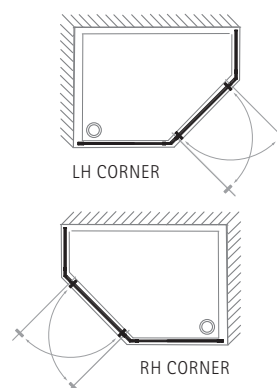

QUINTESSE OFFSET
MOQP1290