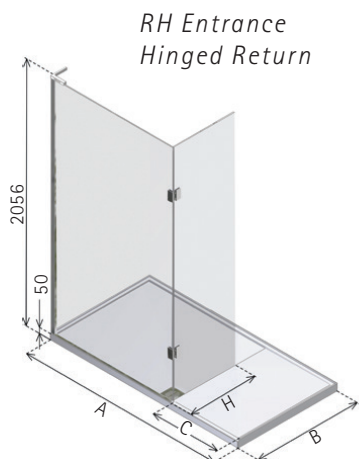

BOUTIQUE PANEL WITH RETURN PANEL - INTEGRATED TRAY

- Stunningly minimal, with no brace bars required when using Fixed Return
- Fixed Return as Standard. For Hinged Return with Brace Bar add suffix 'H' to code and surcharge of £480 ex VAT
- Unique integration of Panels into Shower Tray for frameless join and easier cleaning
- LH/RH Entrance, please specify
- 8mm and 10mm Safety Glass (EN12150-1)
- Matki Glass Guard Easy Clean protection included
- Integrated 50mm Shower Tray with fast flow waste included, see page 43
- Shower Tray also in Matt White or Matt Graphite with DIN51097 A Anti Slip Rating add £80
- Optional Raised Tray with cover panel in white only. For Raised Tray add 100mm to overall height and surcharge of £78 ex VAT for Recess, £122 ex VAT for Corner
- Installation by Matki Installations £799 ex VAT -excludes shower tray installation

DIMENSIONS (MM)		PRICES						
MODEL RECESS	MODEL CORNER	A	B	C	D	H*	PRICE (EX. VAT)	PRICE (INC. VAT)
NWSR1290H*	NWSF1290H*	1200	900	530	-	400	£1,706.00	£2,047.20
NWSR1580	NWSF1580	1500	800	530	530	450	£1,295.00	£1,554.00
NWSR1590	NWSF1590	1500	900	530	530	450	£1,382.00	£1,658.40
NWSR1780	NWSF1780	1700	800	580	530	500	£1,415.00	£1,698.00
NWSR1790	NWSF1790	1700	900	580	530	500	£1,455.00	£1,746.00

*With Hinged Return Only