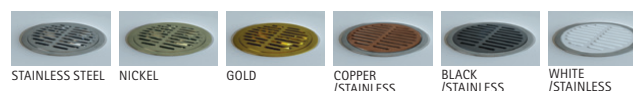

UNIVERSAL 40

- Low Profile 40mm, 10mm Raised Threshold
- Stone resin, gel coating
- Centre high-flow shower waste with Chrome flange and Stainless Steel grill
- UL900, UL1280, UL1290 and UL1680 available in semi matt finish
- Raised Tray version optional with adjustable legs and front panel in colour to match tray. Adds 100mm to height. Recess add £78, Corner add £122 ex VAT
- Available in any colour via RAL or sample matching

A	B	UL	PRICE (EX. VAT)	PRICE (INC. VAT)
760	760	UL760	£317.00	£380.40
800	800	UL800	£329.00	£394.80
900	900	UL900	£373.00	£447.60
1200	800	UL1280	£404.00	£484.80
1200	900	UL1290	£456.00	£547.20
1400	900	UL1490	£531.00	£637.20
1500	900	UL1590	£563.00	£675.60
1600	800	UL1680	£575.00	£690.00

WASTE COLOURS AND FINISHES

SWADLING BRASSWARE FINISHES FOR LINEAR WASTE COVERS:

Polished Chrome (CP), Living Brass* (LB)	£169 ex VAT
Polished Nickel (NP), Living Copper* (LC)	£187 ex VAT
Brushed Nickel (NB), Brushed Brass* (BB)	£195 ex VAT
Polished Gold (MG), Black Chrome (XP), Aged Brass* (AB)	£220 ex VAT
Brushed Gold (GB), Brushed Black Chrome (XB)	£229 ex VAT

WASTE GRILL OPTIONS FOR CONTINENTAL, UNIVERSAL 40 AND FINELINE

High-flow shower waste with Chrome flange and Stainless Steel grill as standard, see alternative finishes, right and quote on order adding a supplement of £43 excluding VAT for these finishes.

*Living finishes are unlaquered and will change over time in unpredictable ways. Please see Care & Maintenance section of Matki website for more details

UNIVERSAL LINEAR