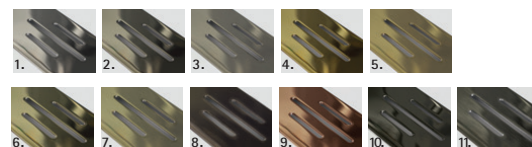

1. Chrome (CP), 2. Nickel (NP), 3. Brushed Nickel (NB), 4. Gold (MG), 5. Brushed Gold (GB), 6. Living Brass (LB), 7. Brushed Brass (BB), 8. Aged Brass (AB), 9. Living Copper (LC), 10. Black Chrome (XP), 11. Brushed Black Chrome (XB).