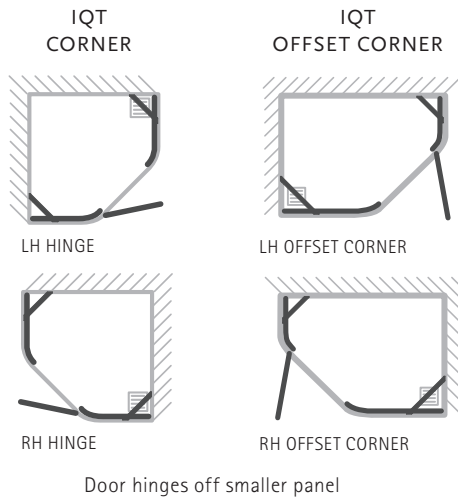

ILLUSION QUINTESSE - INTEGRATED TRAY

LH Hinge

- LH/RH Hinge for Corner Installation, please specify. LH/RH Corner for Offset Corner, please specify
- 8mm Safety Glass Door, 6mm Safety Glass Curved Panels (EN12150-1)
- Matki Glass Guard Easy Clean protection included
- Frame: Aluminium and Mirror Polished Stainless Steel
- Handle: Soft Return/Traditional, see page 9
- Integrated Tray with Glass Channel for watertight seal without silicon, see page 10
- Shower Tray also in Matt White or Matt Graphite with DIN51097 A Anti Slip Rating add £80 ex VAT
- Fastflow Shower Waste with Stainless Steel Grill included
- Optional raised tray version available, supplied with adjustable legs and front cover panel in white only. Raised tray adds 100mm to height. Add £127 ex VAT to price
- Installation by Matki Installations £799 ex VAT – excludes shower tray installation

DIMENSIONS (MM)				PRICES	
MODEL	A	B	C	PRICE (EX. VAT)	PRICE (INC. VAT)
IQT900	900	900	892	£2,227.00	£2,672.40
IQT1000	1000	1000	1033	£2,322.00	£2,786.40
IQT1080	1000	800	892	£2,276.00	£2,731.20
IQT1280	1200	800	1033	£2,458.00	£2,949.60
IQT1290	1200	900	1104	£2,528.00	£3,033.60
IQT1490	1400	900	1245	£2,642.00	£3,170.40