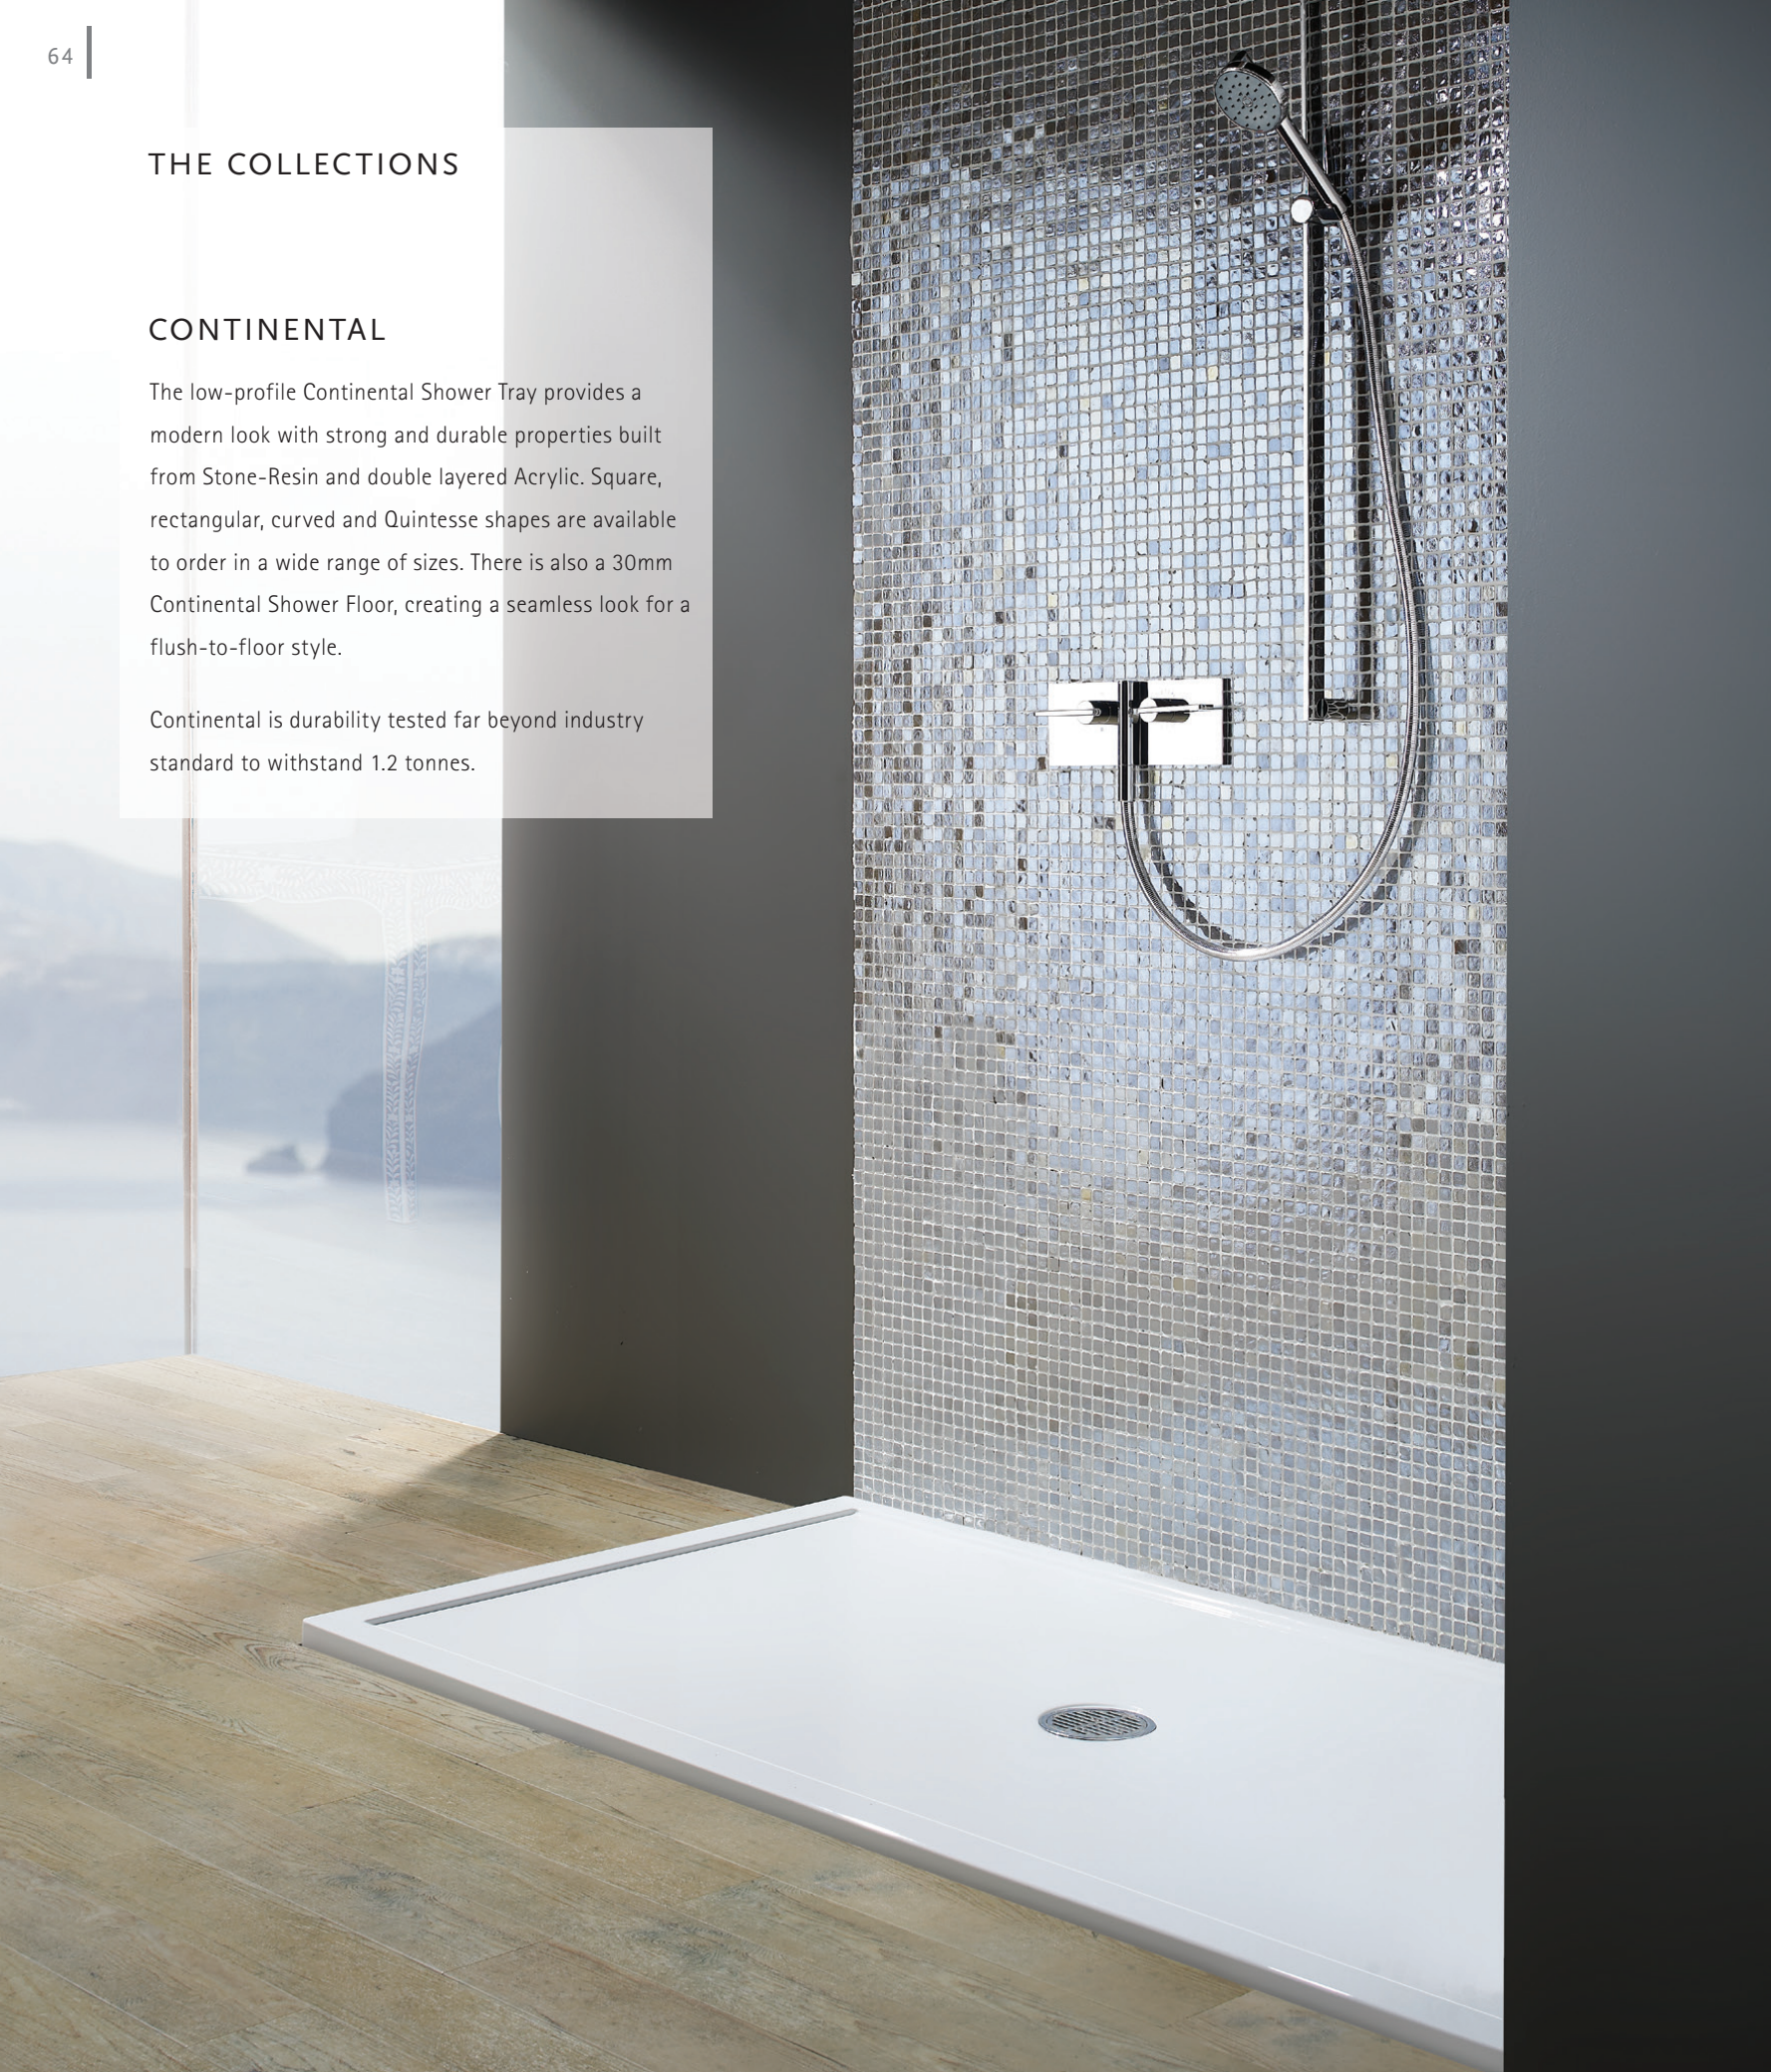

Matki offer a wide choice of shapes, sizes, styles and colours of Shower Tray including bespoke, designed to work harmoniously with Matki Shower Enclosures.

PEACE OF MIND

All Matki Shower Trays and Floors use surface materials which are chosen for their longevity, durability and natural non-slip qualities. Matt White Continental, Preference and Slate are all Certified Anti Slip Rated using the DIN51097 standard framework.

THE COLLECTIONS

CONTINENTAL

The low-profile Continental Shower Tray provides a modern look with strong and durable properties built from Stone-Resin and double layered Acrylic. Square, rectangular, curved and Quintesse shapes are available to order in a wide range of sizes. There is also a 30mm Continental Shower Floor, creating a seamless look for a flush-to-floor style.

Continental is durability tested far beyond industry standard to withstand 1.2 tonnes.

PREFERENCE

Made from the Matki Preference Solid Surface formula rich in ground Marble, Preference Shower Trays and Floors have a luxurious quality each taking up to 6 hours to perfect and hand-polish.