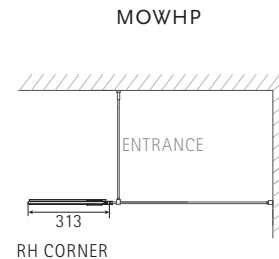

HINGE PANEL

- For use with MOWP panels, see page 54
- Retrofitable on other 8mm glass wet room panels (wall brace required)
- For LH/RH Corner installation, please specify
- 10mm Safety Glass (EN12150-1)
- Matki Glass Guard Easy Clean protection included
- High-lustre anodised Aluminium frame with Chrome finish
- Available in bespoke sizes, please contact Matki
- Matki Neoprene Advanced Sealing System
- Opens outwards and inwards through 180°
- Panel is for splash protection only
- Installation by Matki Installations £488 ex VAT

DIMENSIONS (MM)			PRICES		
WET ROOM PANEL WITH HINGE PANEL					
MODEL	A	+	B	PRICE (EX. VAT)	PRICE (INC. VAT)
MOWPHP800	455-470		313	£927.00	£1,112.40
MOWPHP1000	655-670		313	£954.00	£1,144.80
MOWPHP1100	755-770		313	£982.00	£1,178.40
MOWPHP1150	805-820		313	£989.00	£1,186.80
MOWPHP1200	865-880		313	£1,015.00	£1,218.00
MOWPHP1300	955-970		313	£1,030.00	£1,236.00
MOWPHP1400	1055-1070		313	£1,109.00	£1,330.80
MOWPHP1500	1155-1170		313	£1,113.00	£1,335.60
MOWPHP1700	1355-1370		313	£1,142.00	£1,370.40
MOWPHP1800	1455-1470		313	£1,163.00	£1,395.60

DIMENSIONS (MM)		PRICES	
MODEL	A	PRICE (EX. VAT)	PRICE (INC. VAT)
MOWHP300	313	£504.00	£604.80