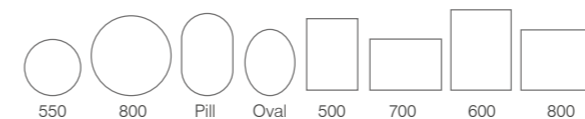

Eminence Mirrors	Code	W x H x Dmm	RRP
ø550	EM55CAL	ø550 x 35	£344.00
ø800	EM80CAL	ø800 x 35	£435.00
Pill	EM80PAL	500 x 800 x 35	£453.00
Oval	EM65OAL	490 x 650 x 35	£386.00
500/700	EM70RAL	500 x 700 x 35	£400.00
600/800	EM80RAL	600 x 800 x 35	£450.00