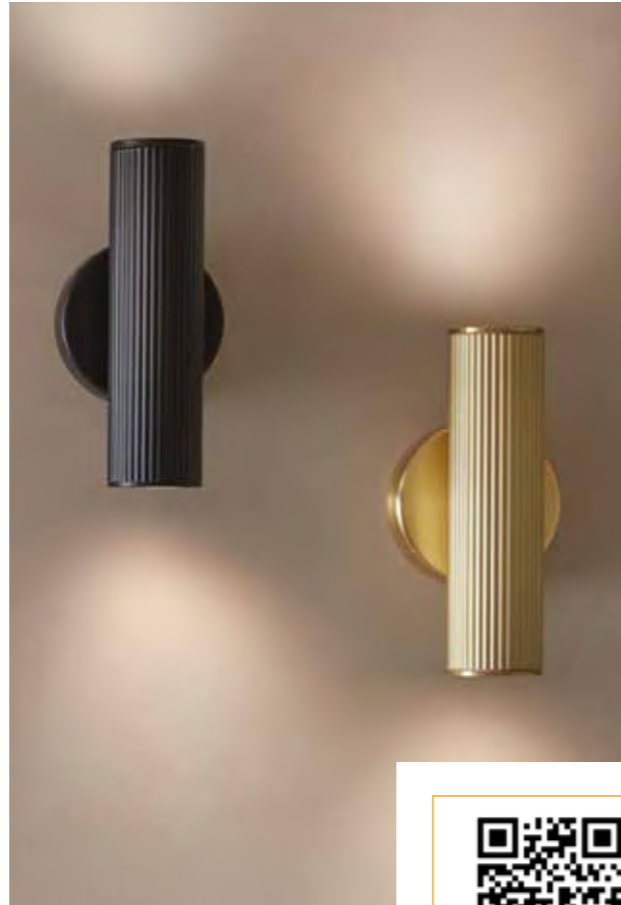

Make a design statement

FLUTED LIGHTING

LIGHTING VIDEO
Scan to explore
the fluted lighting

Connected by
WIZ

FLUTED LIGHTING CONNECTED BY WIZ

- Connected by WIZ to link to your smart home
- IP44 rated
- Wall mounted and ceiling pendant variations
- Black and brass fluted texture finishes available
- Pendant light cable length 3m
- GU10 Max 5W
- Includes WIZ GU10 Smart Bulb (1 x pendants and 2 x for wall lights)

Wall Lights	Code	W x H x Dmm	RRP
Black	WL02-BL-WIZ	100 x 202 x 92	£175.00
Brushed Brass	WL02-BR-WIZ	100 x 202 x 92	£185.00

Pendant Lights	Code	W x H x Dmm	RRP
Black	PL02-BL-WIZ	55 x 250 x 55	£115.00
Brushed Brass	PL02-BR-WIZ	55 x 250 x 55	£125.00

WIZ Smart Switch Button
929003501322 £37.99

CONVENTIONAL FLUTED LIGHTING

- IP44 rated
- Wall mounted and ceiling pendant variations
- Black and brass fluted texture finishes available
- Pendant light cable length 3m
- Recommended Bulb - GU10 Max 5W (bulb not included)

Wall Lights	Code	W x H x Dmm	RRP
Black	WL02-BL	100 x 202 x 92	£130.00
Brushed Brass	WL02-BR	100 x 202 x 92	£140.00

Pendant Lights	Code	W x H x Dmm	RRP
Black	PL02-BL	55 x 250 x 55	£90.00
Brushed Brass	PL02-BR	55 x 250 x 55	£100.00

WIZ Smart Switch Button
929003501322 £37.99

Distinctly modern design