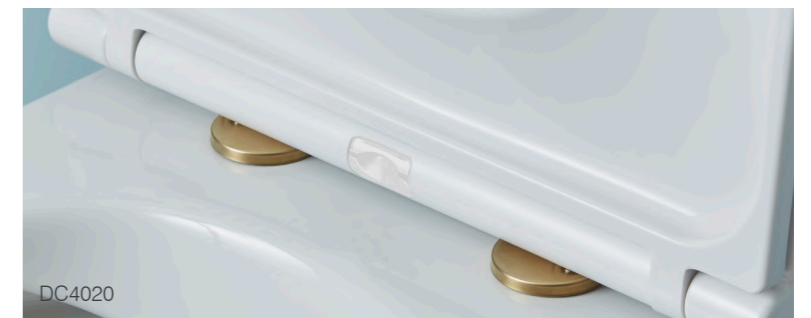

FLUSH BUTTON UPGRADE FOR CISTERNS

Upgrade your close coupled cistern to black or brushed brass flush buttons.

Use the ø48mm button for the following ranges

- Paradigm close coupled cistern p128

Black	TR9027	£19.20
Brushed Brass	TR9039	£24.10

Use the ø38mm button and flush valve TR9033 (opposite) for the following ranges

- Cover close coupled cistern p132

Black	TR9026	£19.20
Brushed Brass	TR9038	£24.10