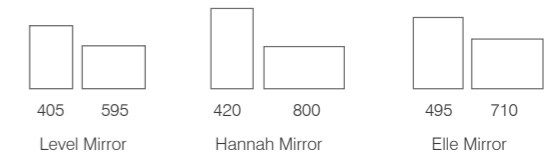

Mirrors	Code	W x H x Dmm	RRP
Elle 405/595	MPS403	405 x 595 x 20	£115.00
Hannah 420/800	MPS402	420 x 800 x 20	£131.50
Level 495/710	MPS401	495 x 710 x 20	£158.50