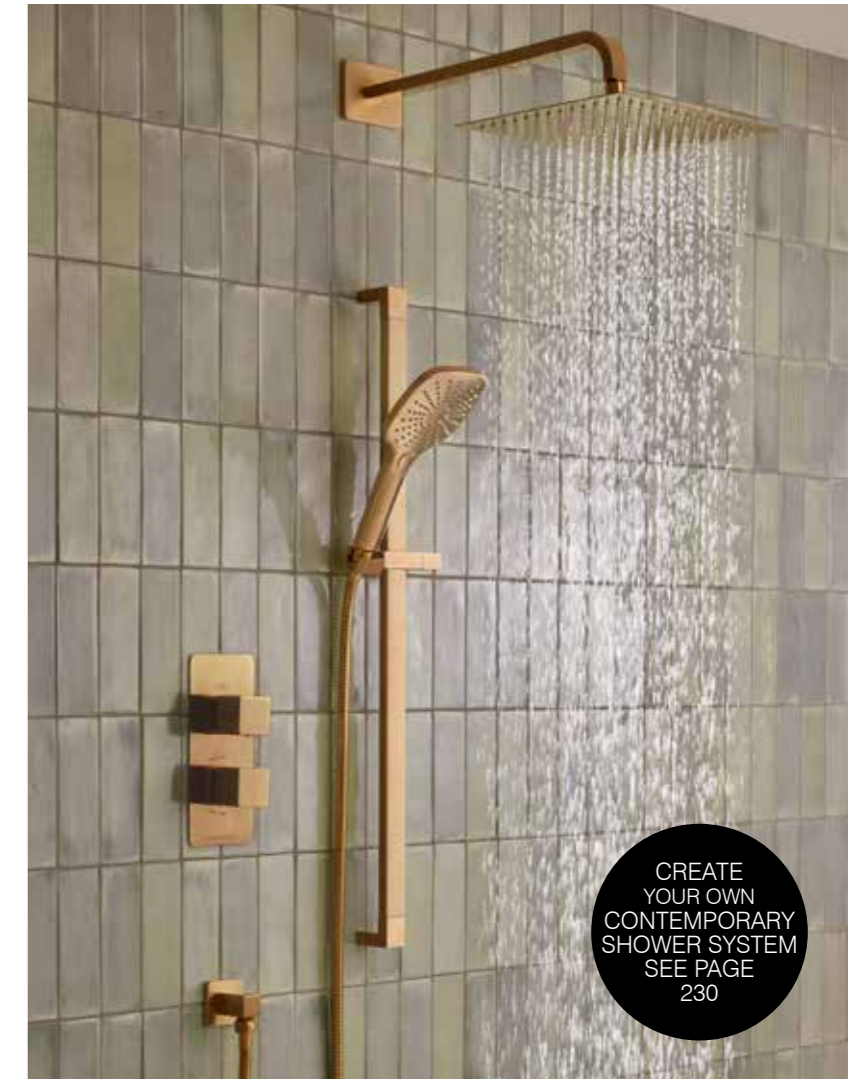

Recite single function valve

SV4004	Chrome	£265.00
SV400403	Black	£385.00
SV400404	Brushed Brass	£590.00

90(w) x 215mm(h)
Minimum pressure 0.5bar