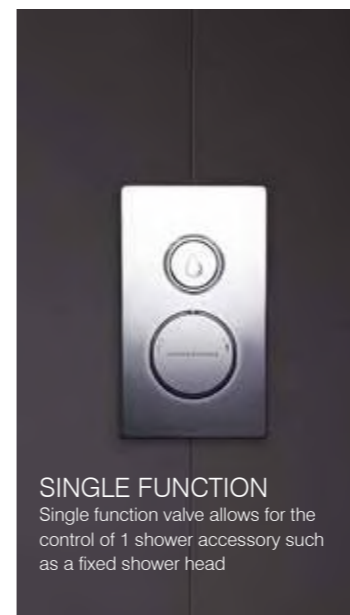

SINGLE FUNCTION

Single function valve allows for the control of 1 shower accessory such as a fixed shower head

DUAL FUNCTION

Dual function valve allows for the control of 2 separate shower accessories such as a shower handset and fixed shower head