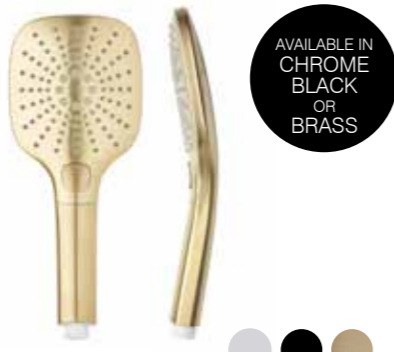

SVHEAD28 Chrome **£35.80**

Square single function handset
80 x 80mm head
Min pressure 0.2bar

SVHEAD22 Chrome **£24.80**

AVAILABLE IN
CHROME
BLACK
OR
BRASS

Unity triple function handset
120 x 120mm head
Min pressure 0.5bar

SVHEAD43 Chrome **£36.10**
SVHEAD44 Black **£42.10**
SVHEAD53 Brushed brass **£58.30**

AVAILABLE IN
CHROME
BLACK
OR
BRASS

Recite triple function handset
120 x 110mm head
Min pressure 0.5bar

SVHEAD45 Chrome **£36.10**
SVHEAD51 Black **£42.40**
SVHEAD55 Brushed brass **£58.30**