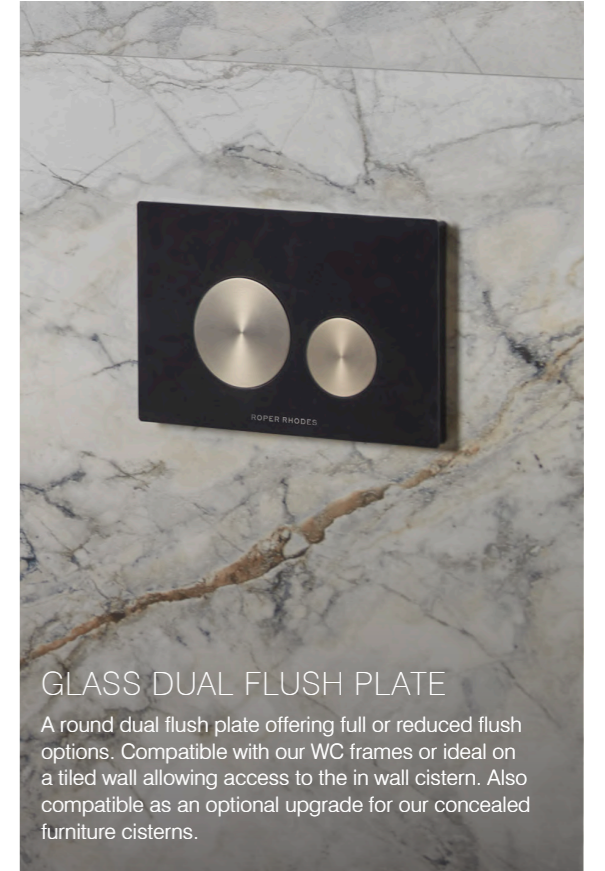

GLASS DUAL FLUSH PLATE

A round dual flush plate offering full or reduced flush options. Compatible with our WC frames or ideal on a tiled wall allowing access to the in wall cistern. Also compatible as an optional upgrade for our concealed furniture cisterns.