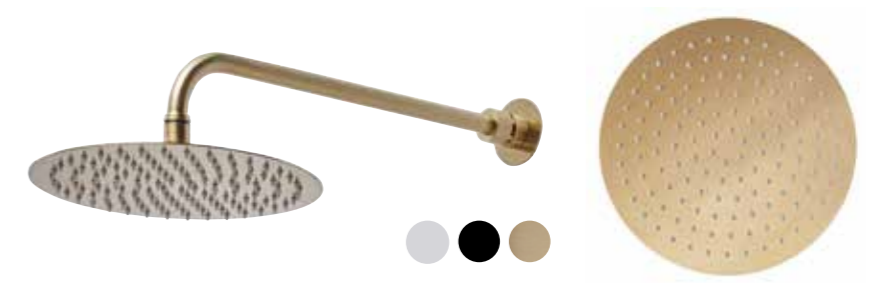

Make it unique

OVERHEAD SHOWERS

Short brass ceiling arm
Constructed from brass material
80mm(h)

SVARM06	Chrome	£30.60
SVARM20	Black	£40.00
SVARM21	Brushed brass	£50.00

Ceiling arm
Constructed from brass material
340mm(h)

SVARM04		£71.90

Round 300mm ceiling flush mounted stainless steel overhead shower
300mm(dia)
Minimum pressure 1.0bar

SVHEAD34		£304.00

Square 300mm ceiling flush mounted stainless steel overhead shower
300(w) x 300mm(d)
Minimum pressure 1.0bar

SVHEAD33		£339.00

Round 250mm overhead shower made from polished stainless steel

250mm(dia)		
Minimum pressure 0.5bar		
SVHEAD12	Polished	£198.50
SVHEAD46	Black	£204.50
SVHEAD52	Brushed brass	£228.00

Adjustable shower arm

Constructed from brass material		
75(h) x 390mm(d)		
SVARM01	Chrome	£60.30
SVARM12	Black	£72.10
SVARM16	Brushed brass	£84.80

Round 200mm overhead shower made from polished stainless steel

200mm(dia)		
Minimum pressure 0.5bar		
SVHEAD11		£159.00

Adjustable shower arm

Constructed from brass material		
75(h) x 390mm(d)		
SVARM01		£60.30

Round 220mm overhead shower

220mm(dia)		
Minimum pressure 0.5bar		
SVHEAD18		£42.20

Adjustable shower arm

Constructed from brass material		
75(h) x 390mm(d)		
SVARM01		£60.30

Event-click 230mm overhead shower

230mm(dia)		
Minimum pressure 0.5bar		
SVHEAD35		£71.60

Round shower arm

Constructed from brass material		
70(h) x 390mm(d)		
SVARM11		£72.10

Square 250mm overhead shower made from polished stainless steel

250(w) x 250mm(d)		
Minimum pressure 0.5bar		
SVHEAD15	Polished	£231.00
SVHEAD50	Black	£233.50
SVHEAD54	Brushed brass	£255.00

Square shower arm

Constructed from brass material		
55(h) x 415mm(d)		
SVARM05	Chrome	£88.50
SVARM14	Black	£95.40
SVARM15	Brushed brass	£101.00

Square 200mm overhead shower made from polished stainless steel