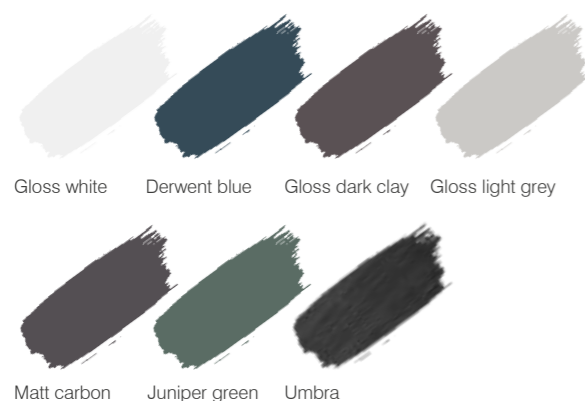

YOUR FINISH OPTIONS

A choice of seven contemporary finishes for System means that you can match or contrast to anything in your bathroom design. The colour palette has been chosen to give a full spectrum of on-trend neutral painted colours in matt and glossy options.