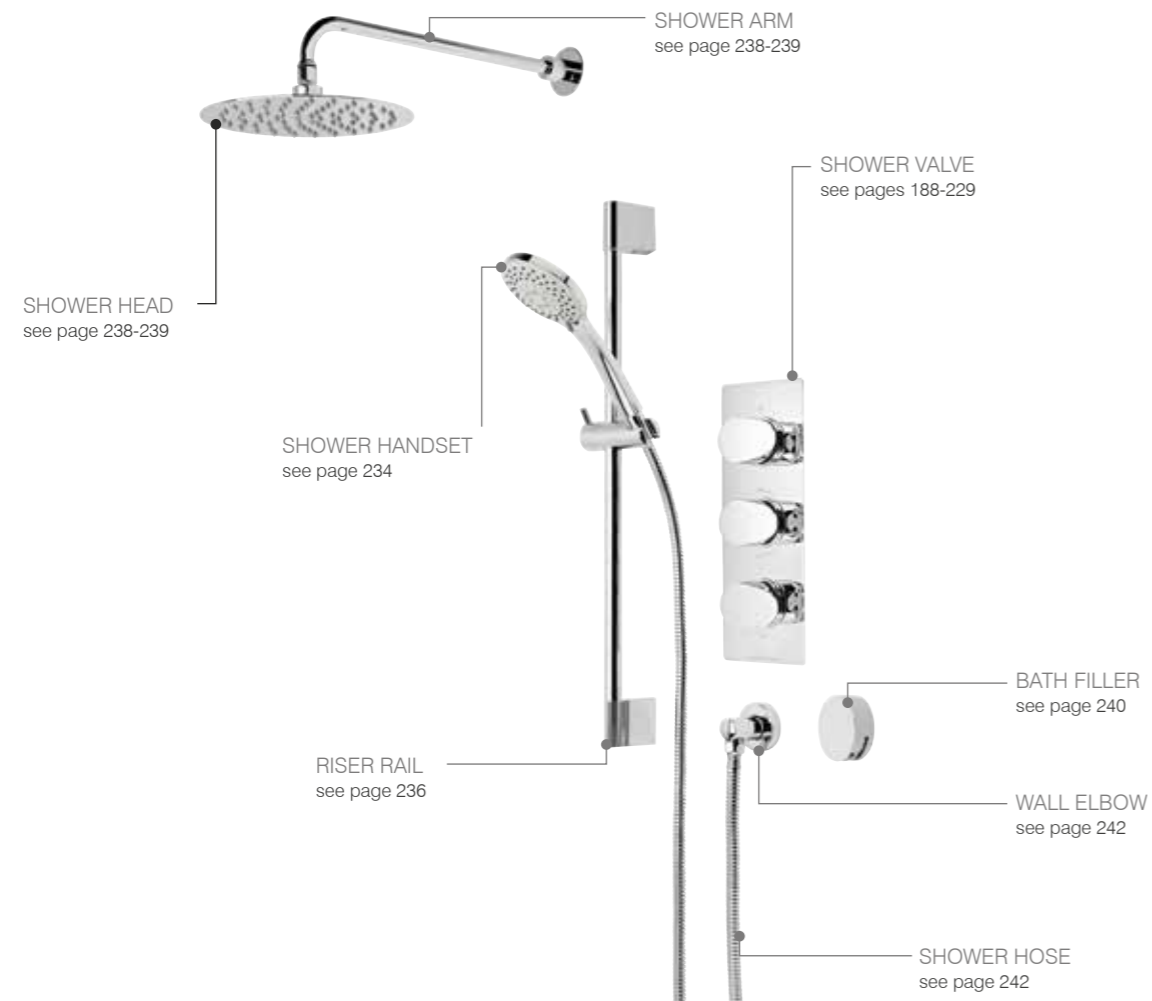

Make it unique

CREATING YOUR OWN SHOWER