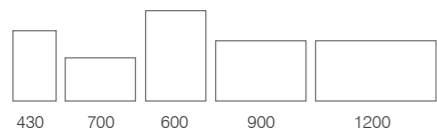

Timeless styling
TRADITIONAL

- Heated demister pad prevents mirror steaming up
- IP44 rated

Traditional Mirrors	Code	W x H x Dmm	RRP
430/700	WMB2022	430 x 700 x 30	£261.00
600/900	WMB2020	600 x 900 x 30	£323.00
1200	WMB2023	1200 x 600 x 30	£448.00