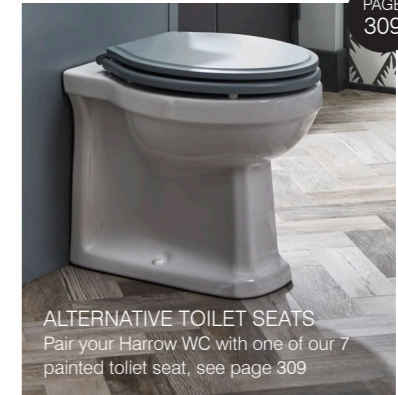

ALTERNATIVE TOILET SEATS
Pair your Harrow WC with one of our 7 painted toilet seat, see page 309