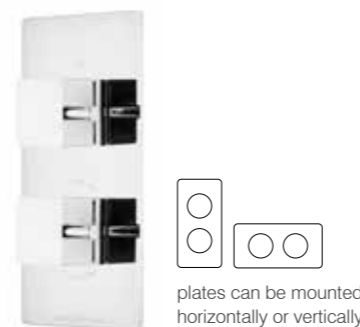

Event square valve
SV2104 Single function **£390.00**
SV2106 Dual function **£426.00**
102(w) x 214mm(h)
Single function minimum pressure 0.1bar
Dual function minimum pressure 0.3bar