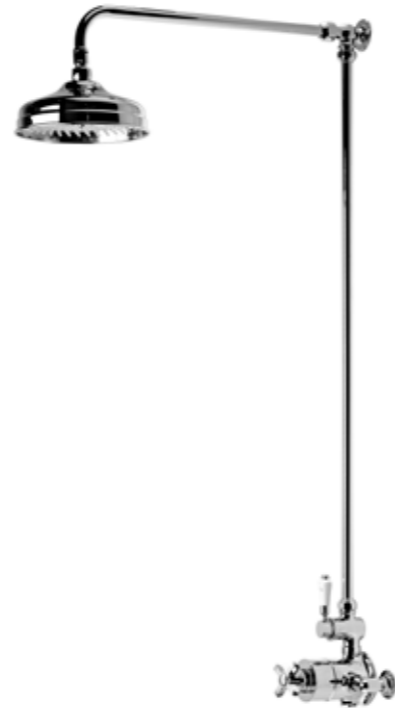

Wessex single function shower system with overhead shower

SVSET66 Chrome £875.00

Separate flow and temperature controls
200mm overhead shower
Anti-Scald thermostatic control for safe showering
Riser rail and shower arm can be cut to length to suit installation
Includes 15mm compression fixing kit
Min pressure 0.2bar

SURFACE MOUNTED
Timeless shower systems