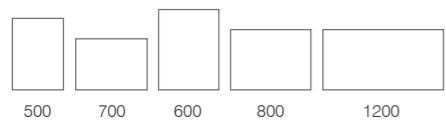

Leap Mirrors	Code	W x H x Dmm	RRP
500/700	LE70ALU	500 x 700 x 55	£450.00
600/800	LE80ALU	600 x 800 x 55	£500.00
1200	LE120ALU	1200 x 600 x 55	£575.00