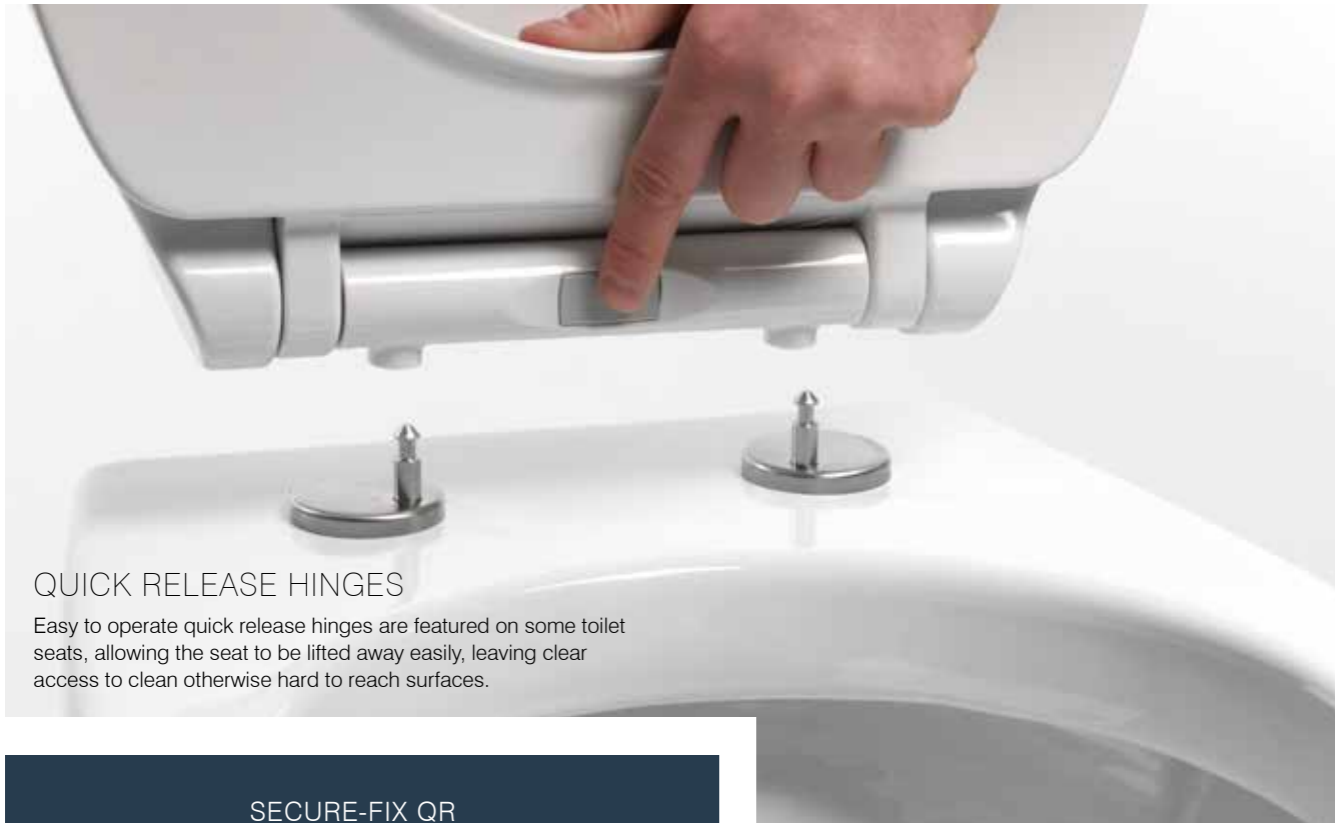

Plus, stylish bath panels including a choice of furniture coordinating finishes to create a seamless look.

WC SEATS & BATH PANELS

Discover

ROPER RHODES TOILET SEATS

QUICK RELEASE HINGES

Easy to operate quick release hinges are featured on some toilet seats, allowing the seat to be lifted away easily, leaving clear access to clean otherwise hard to reach surfaces.