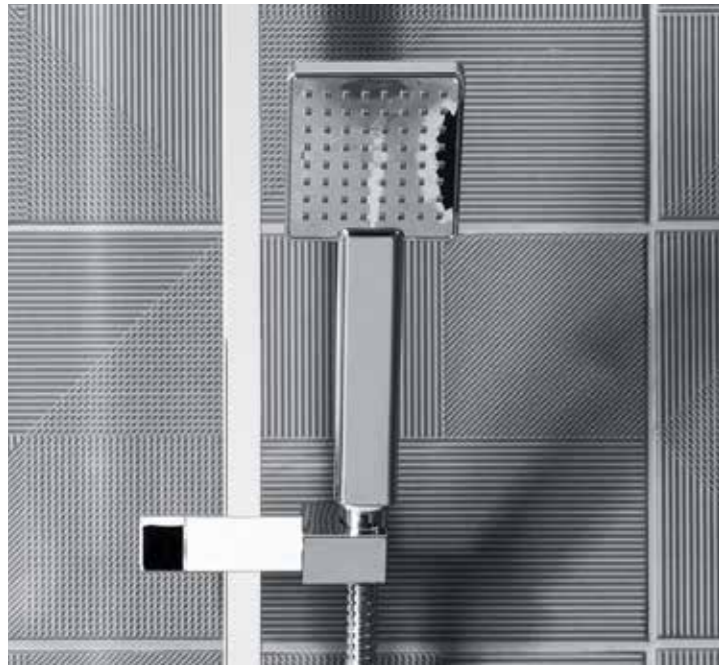

Making things simple

BAR SHOWER SYSTEMS

Our bar shower systems allow for quick and easy installation with minimal disruption to the bathroom as they do not need to be recessed into a wall. Our selection of modern bar shower systems offer form and function, all in one easy to fit and control unit. Available in smooth, round or sleek square designs.

10
YEAR

GUARANTEE
including
thermostatic
cartridge