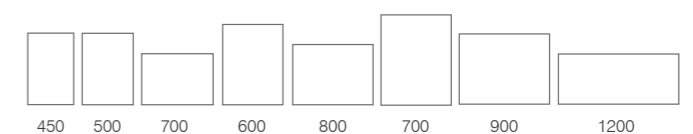

Linear lighting, angular design

SCHEME

- Infrared switch controlled by contactless hand movements
- Adjustable LED colour temperature & brightness
- Heated demister pad prevents mirror steaming up
- IP44 rated

Scheme Mirrors	Code	W x H x Dmm	RRP
600	MLE530C	600 x 470 x 47	£428.00
800	MLE540C	800 x 470 x 47	£470.00
1000	MLE550C	1000 x 470 x 47	£555.00
1200	MLE560C	1200 x 470 x 47	£650.00

Soft rounded corners & slender profile

SYSTEM

- Infrared switch controlled by contactless hand movements
- Adjustable LED colour temperature & brightness
- Heated demister pad prevents mirror steaming up
- Slim depth design
- IP44 rated

System Mirrors	Code	W x H x Dmm	RRP
450	SYS45AL	450 x 700 x 25	£482.00
500/700	SYS70AL	500 x 700 x 25	£505.00
600/800	SYS80AL	600 x 800 x 25	£540.00
700/900	SYS90AL	700 x 900 x 25	£575.00
1200	SYS120AL	1200 x 600 x 25	£705.00