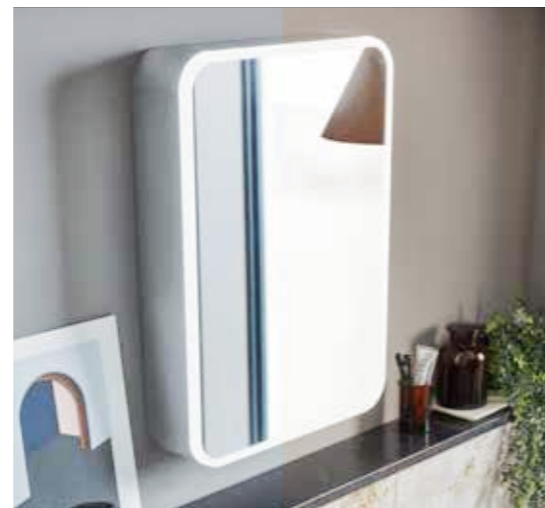

Soft rounded corners
SYSTEM

- Infrared switch controlled by contactless hand movements
- Adjustable LED colour temperature & brightness
- Available in two finishes, silver or black
- Built in two-pin charging socket for your shaver or toothbrush
- Additional USB charging socket
- Double sided soft close mirror doors with heated demister pad
- 2 adjustable glass shelves
- Aluminium construction
- IP44 rated