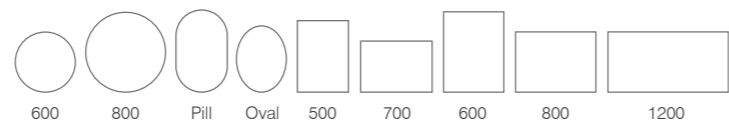

Make a design statement

FRAME

- Aluminium framed mirrors
- Infrared switch controlled by contactless hand movements
- Adjustable LED colour temperature & brightness
- Heated demister pad prevents mirror steaming up
- Available in a brushed brass, black or white finish
- IP44 rated

PAIR WITH
FRAME
FURNITURE
P38

ADJUSTABLE LIGHTING
Cool to warm

Frame Mirrors	W x H x Dmm	Brushed Brass	RRP	Black	White	RRP
ø600	ø600 x 38	FR60RB	£418.00	FR60RG	FR60RW	£396.00
ø800	ø800 x 38	FR80RB	£555.00	FR80RG	FR80RW	£535.00
Pill	500 x 800 x 38	-	-	FR50PG	-	£446.00
Oval	500 x 700 x 38	FR50VB	£449.00	FR50VG	-	£416.00
500/700	500 x 700 x 38	-	-	FR50SG	-	£446.00
600/800	600 x 800 x 38	-	-	FR60SG	FR60SW	£535.00
1200	1200 x 600 x 38	-	-	FR120SG	FR120SW	£710.00

Intuitive design

ACADEMY

- Adjustable LED colour temperature & brightness
- Intuitive slide controls
- Heated demister pad prevents mirror steaming up
- Slim depth design
- IP44 rated

Cool to warm

TOUCH CONTROLS
switch between functions,
slider controls warmth or brightness

PAIR WITH
ACADEMY
FURNITURE
P82

Academy Mirrors	Code	W x H x Dmm	RRP
500/700	ACM050	500 x 700 x 25	£462.00
600/800	ACM060	600 x 800 x 25	£505.00
1000	ACM100	1000 x 600 x 25	£555.00