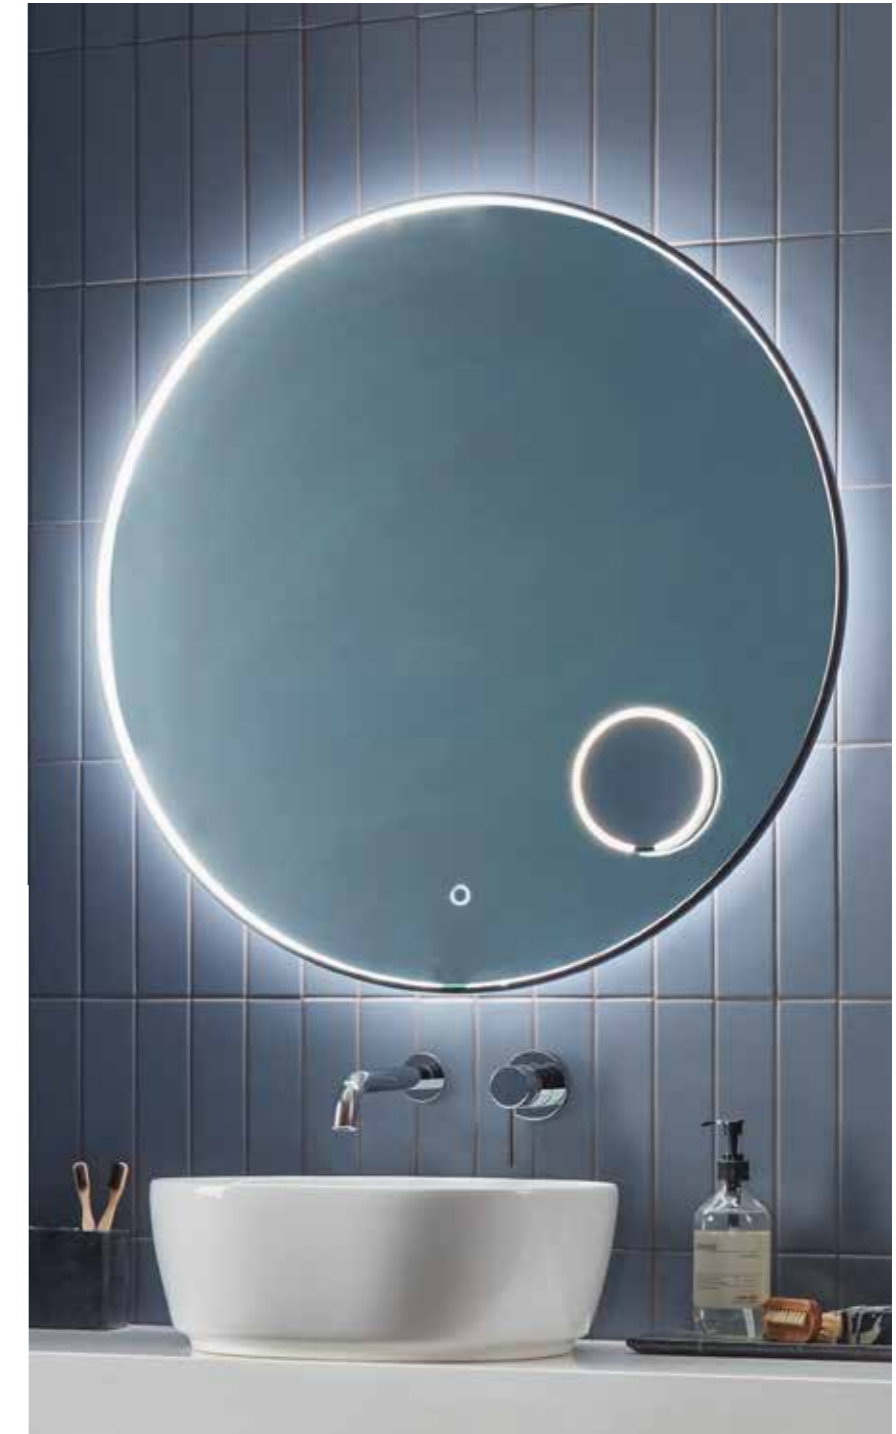

Loop Wall & Vanity Mirror	Code	W x H x Dmm	RRP
600 wall mirror & vanity mirror	VMM60C	ø600 x 34	£625.00
800 wall mirror & vanity mirror	VMM80C	ø800 x 34	£740.00

600

800