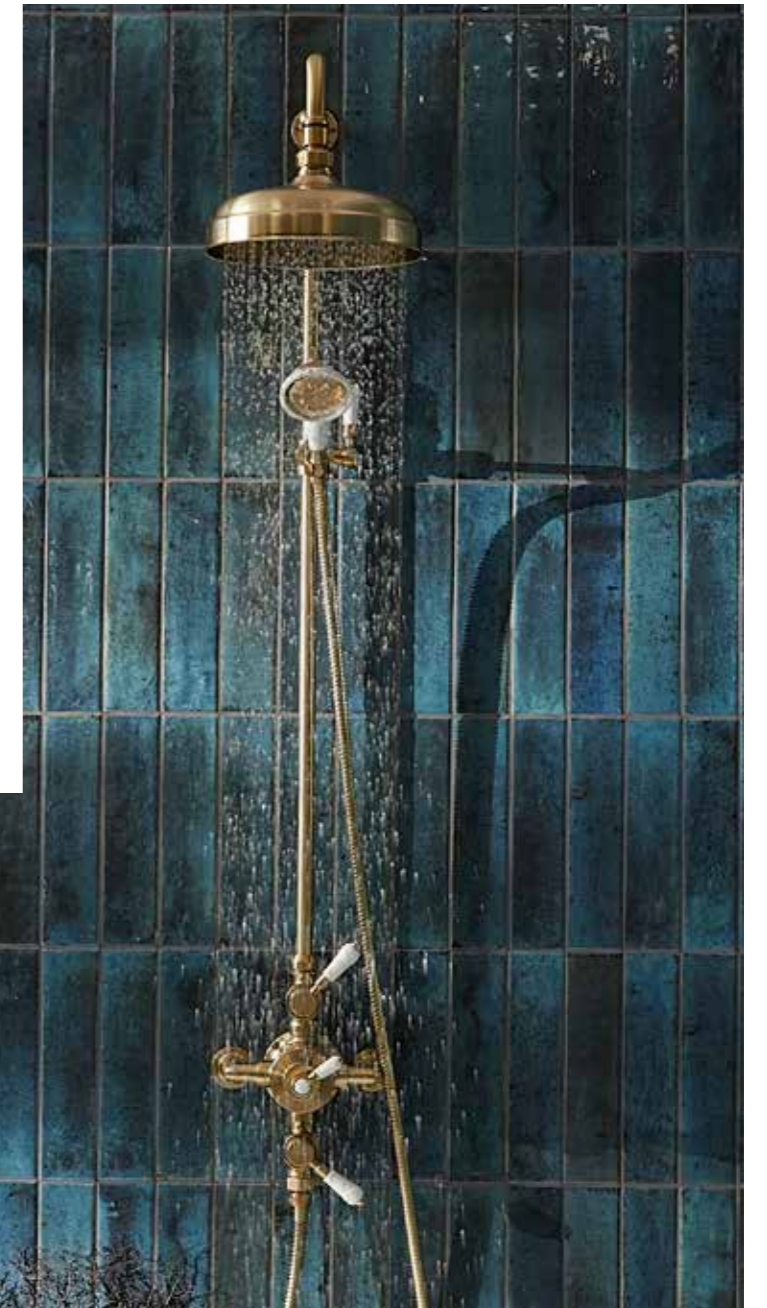

Timeless showers

CONCEALED & EXPOSED SHOWERS

Influenced by the past, informed by the present, our timeless shower collections feature classic detailing and contemporary construction. Available in single, dual and triple mixer options to lend a sophisticated finish to your bathroom or shower room. Choose from our wide selection of traditional bathroom taps for a complete and cohesive look.

10
YEAR

GUARANTEE
including
thermostatic
cartridge

COORDINATING TAPS

Pair our traditional showers with our coordinating taps to ensure a seamless design in your bathroom. See pages 172 - 179.