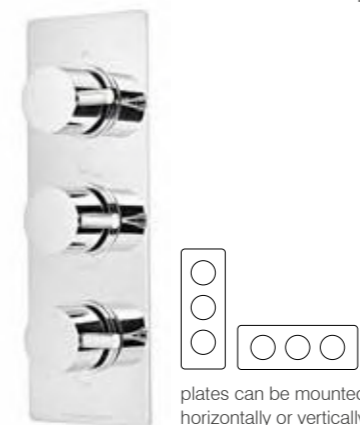

Event round valve
SV1409 Triple function £645.00
102(w) x 280mm(h)
Minimum pressure 1.0bar