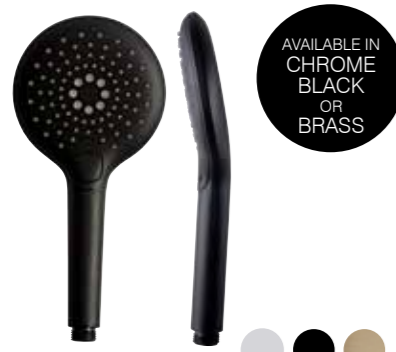

AVAILABLE IN
CHROME
BLACK
OR
BRASS

Unity triple function handset
120 x 120mm head
Min pressure 0.5bar

SVHEAD43 Chrome **£36.10**
SVHEAD44 Black **£42.10**
SVHEAD53 Brushed brass **£58.30**