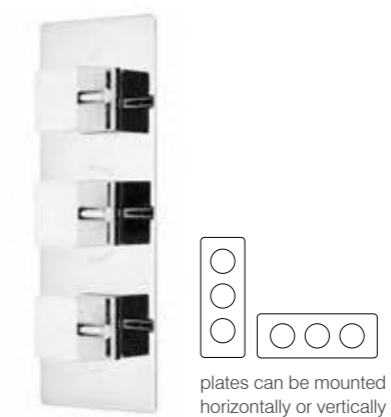

Event square valve
SV2109 Triple function **£645.00**
102(w) x 280mm(h)
Minimum pressure 1.0bar