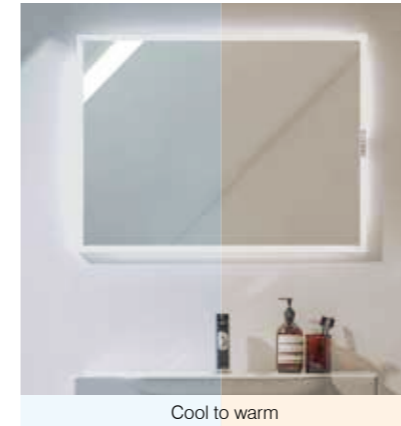

ACADEMY

- Adjustable LED colour temperature & brightness
- Intuitive slide controls
- Heated demister pad prevents mirror steaming up
- Slim depth design
- IP44 rated

Cool to warm