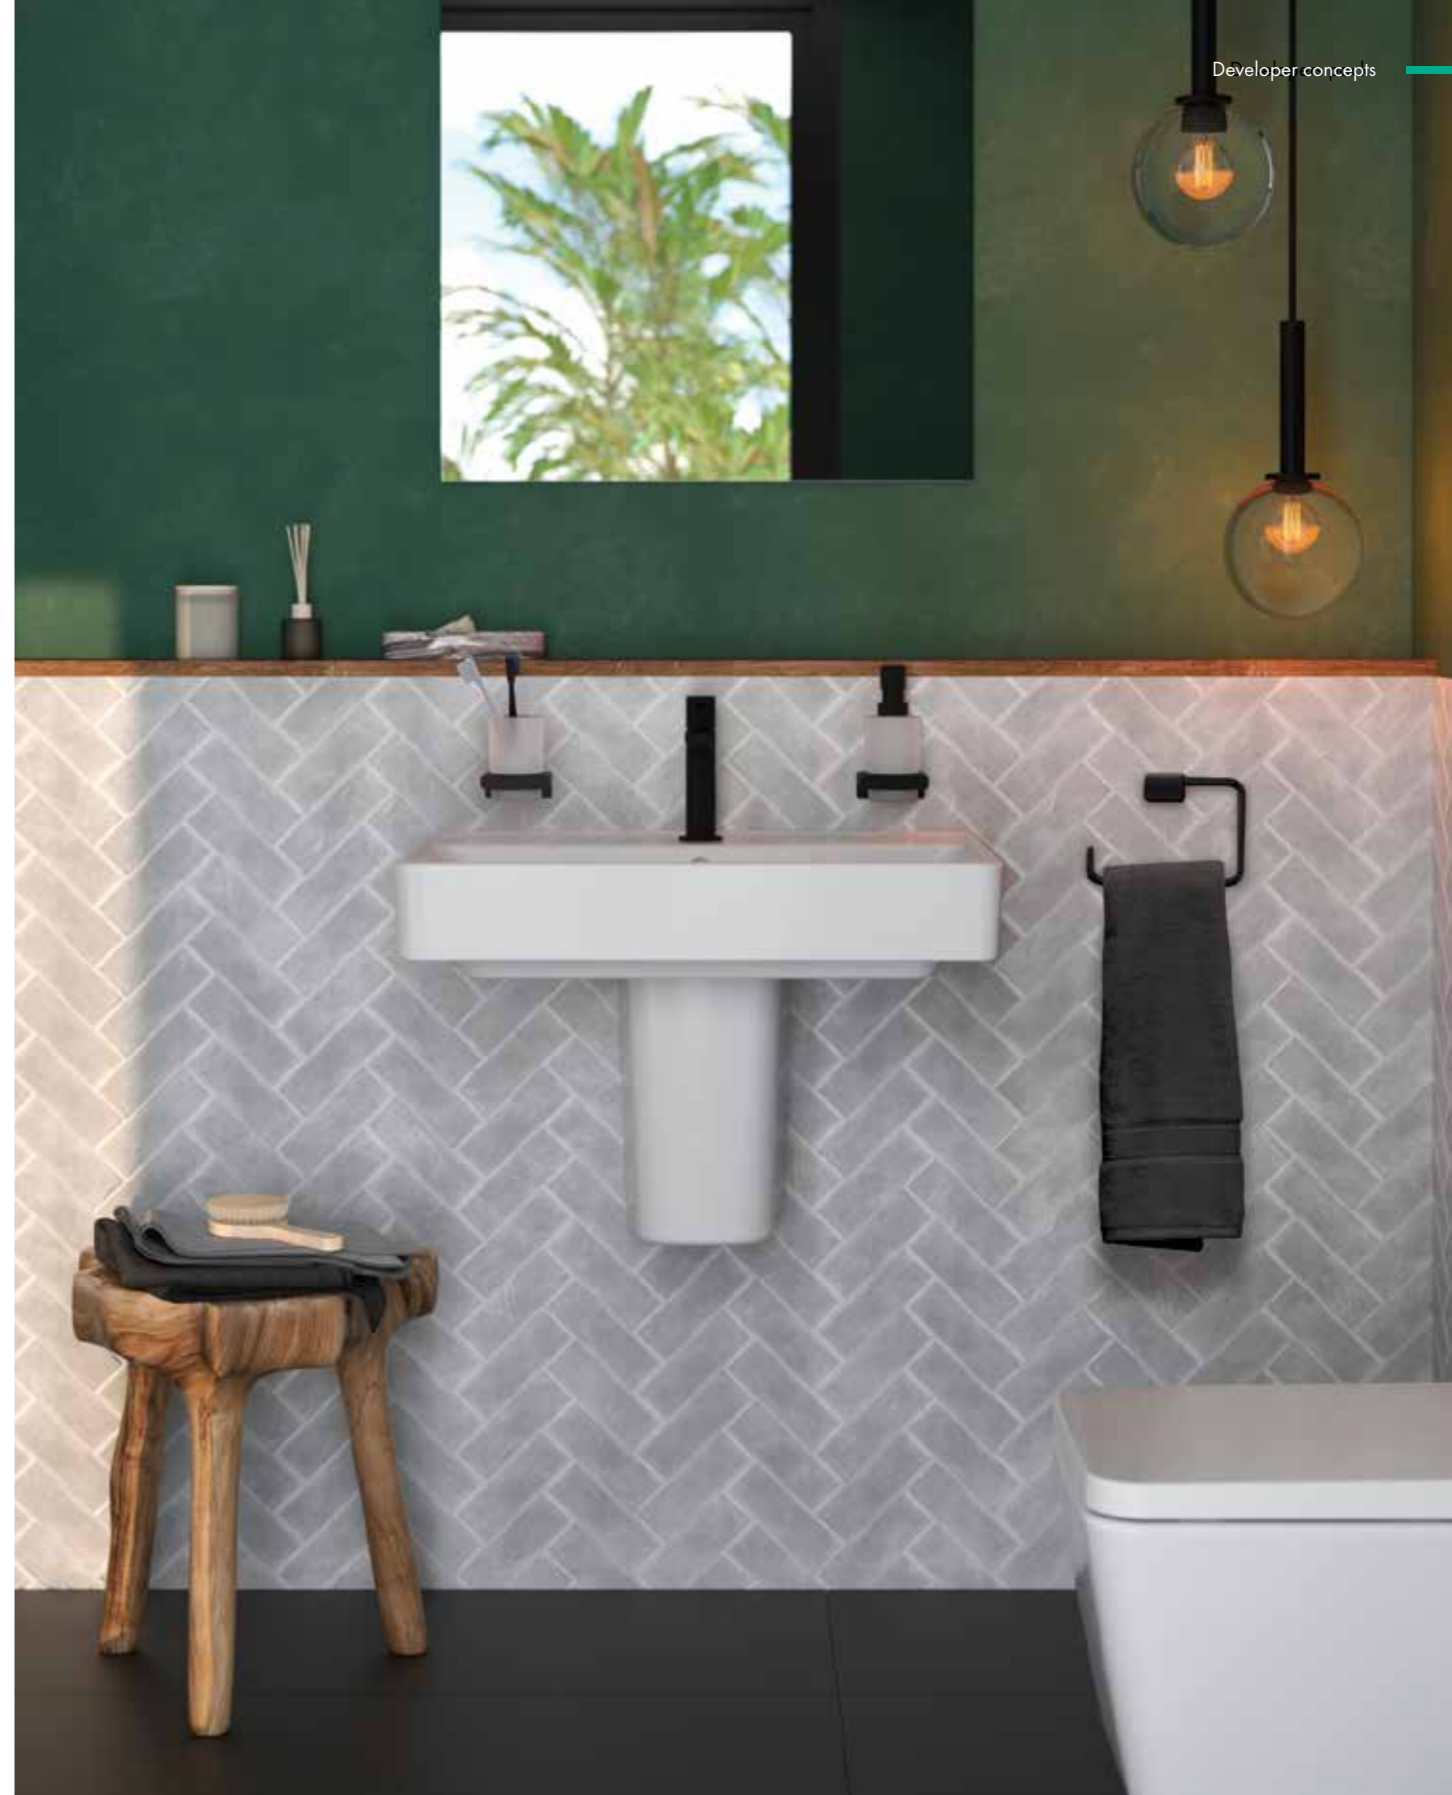

AddStoris
Towel ring

The boutique cloakroom

With its curved edges,
this cloakroom is not only
functional but looks
great too

Rebris E single lever basin mixer
110 CoolStart EcoSmart+
without waste set
72560670

Metal waste set

AddStoris
Toilet roll holder

EXPOSED SHOWER SYSTEMS

SHOWERS

Shower combi sets

Need a product next day? Look for the icon on selected products.

Ecostat 1001 CL Shower System 650mm with Crometta Vario hand shower