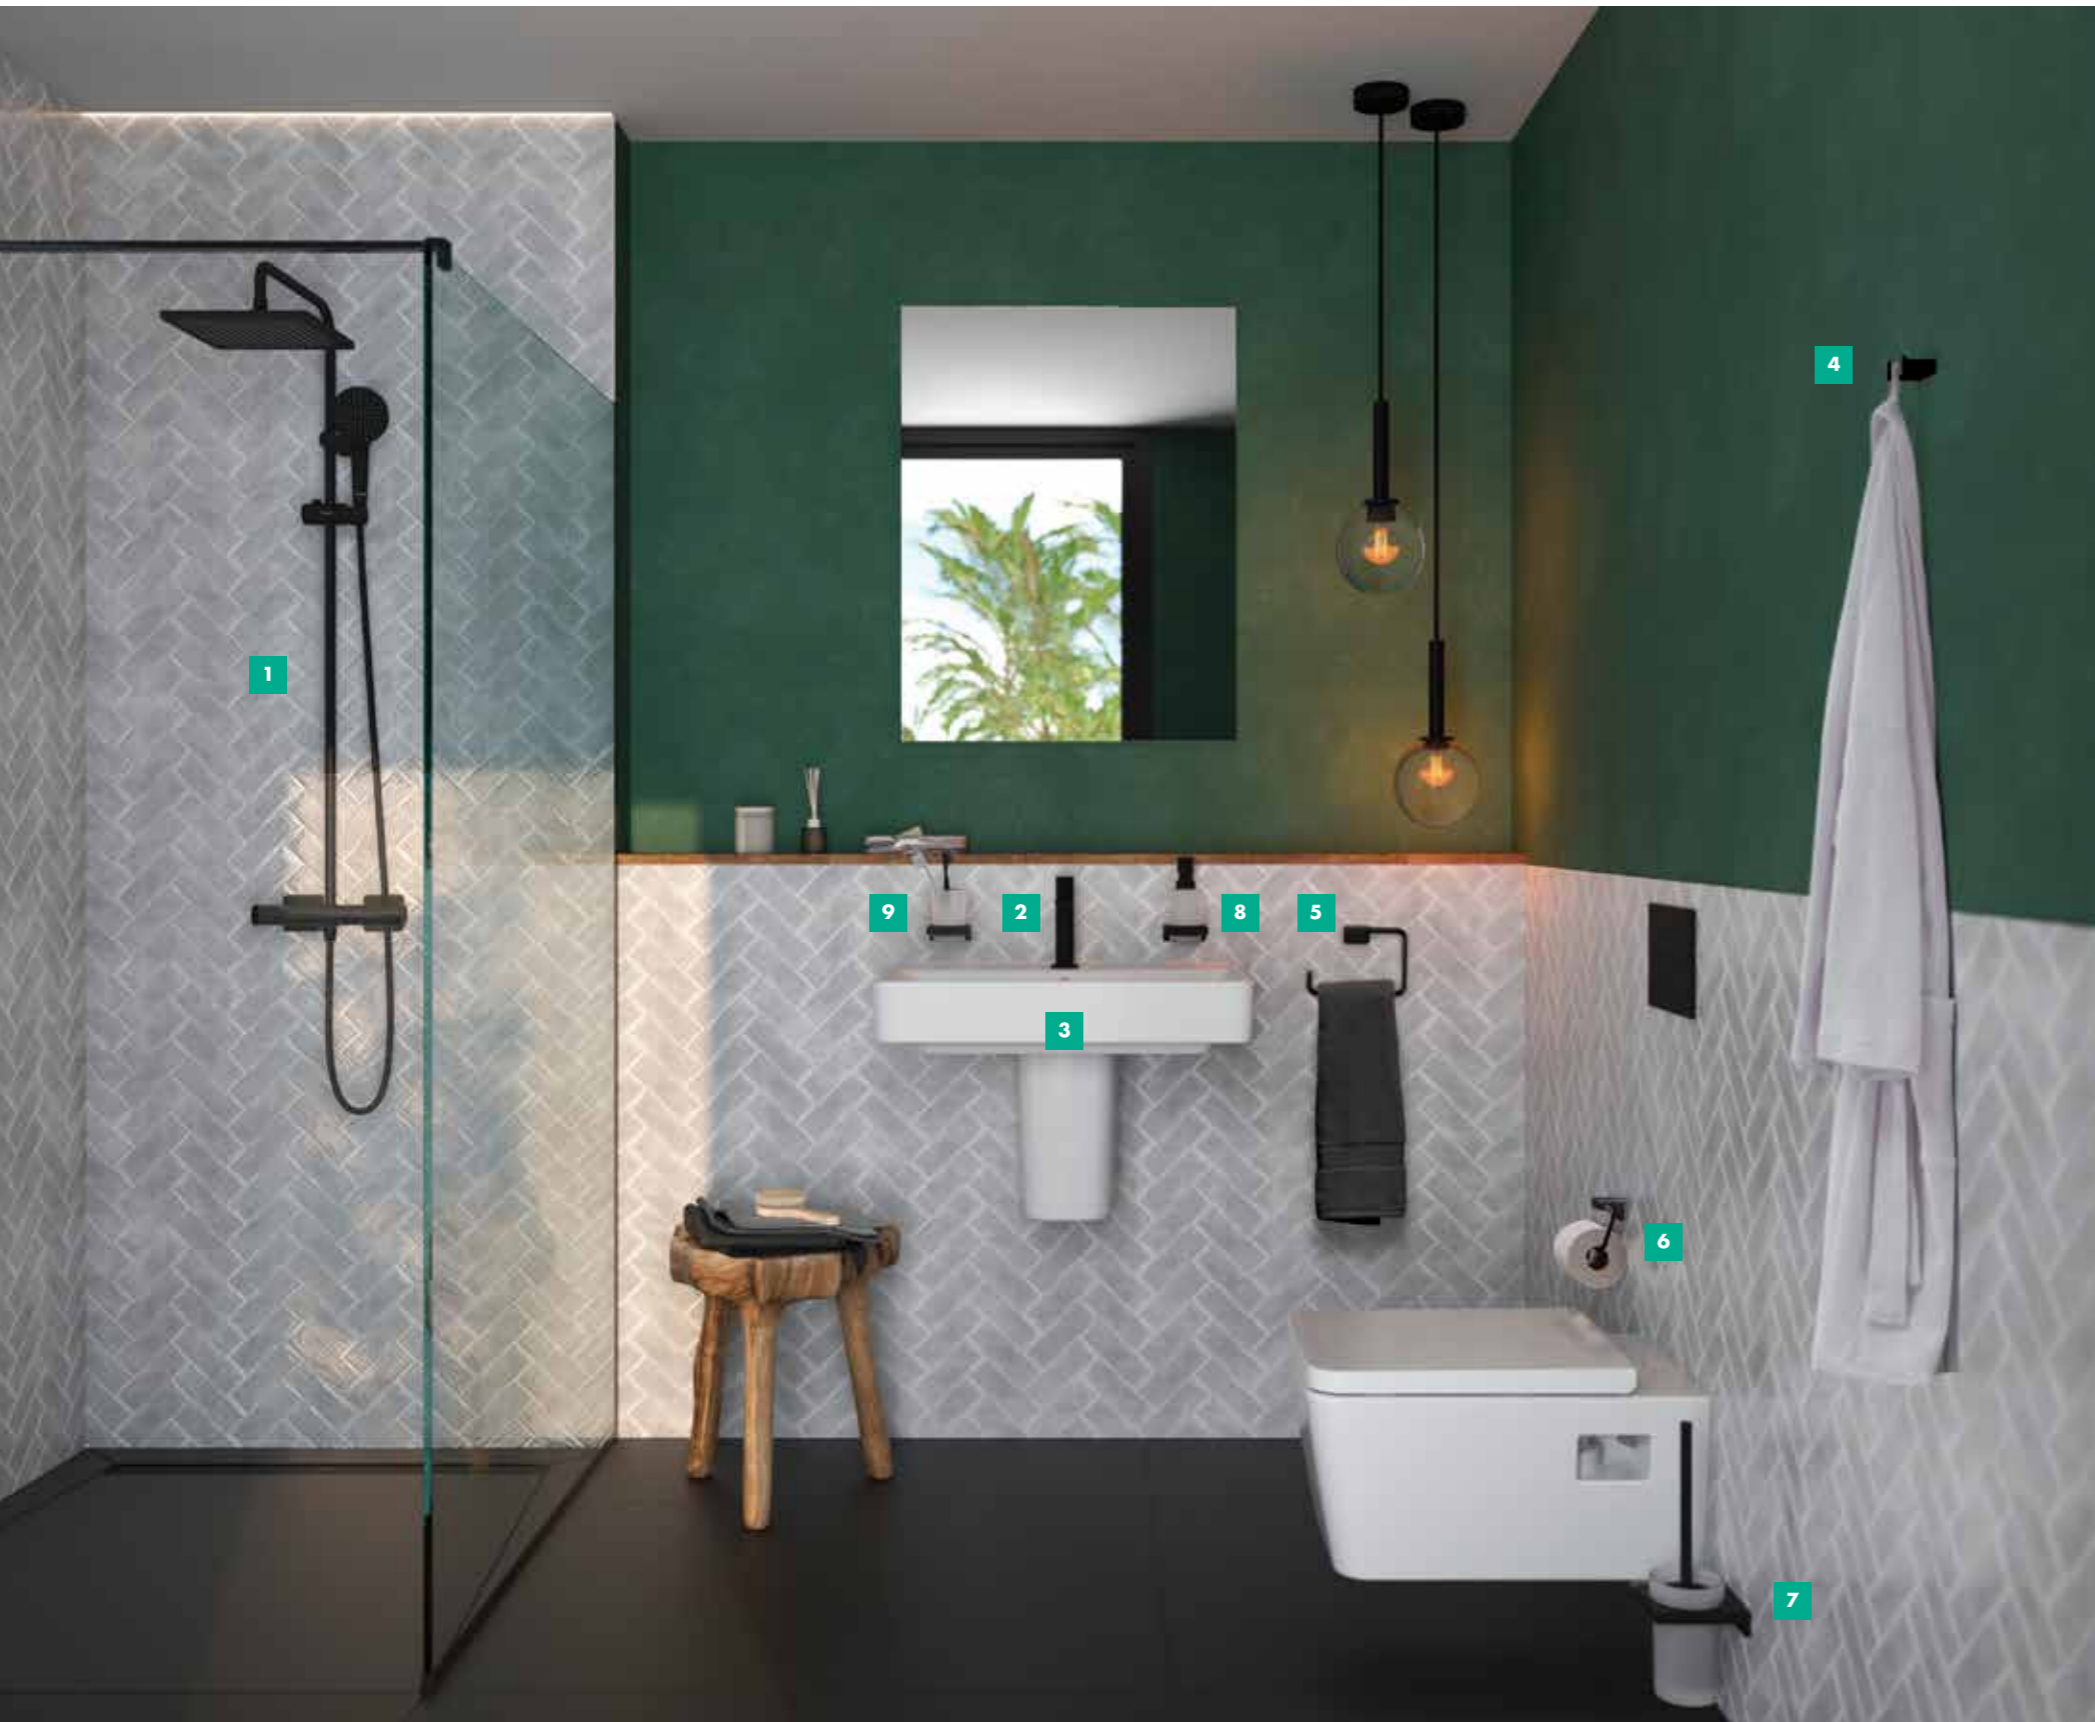

Biophilic accents

A modern en-suite designed to increase the connection with nature. From moss coloured walls to wooden furniture and foliage. This bathroom is designed to maximise the available space.

Unique yet affordable, a wetroom that is too good to share with its bold design and cosy feel

1 Vernis Shape showerpipe 240 ljet with thermostat
26427670

2 Rebris E single lever basin mixer 110 CoolStart EcoSmart+
without waste set
72560670

3 Waste set metal
50100670

AddStoris Bathroom Pack
88102332

Pack consists of:

- **4** Double hook
- **5** Towel ring
- **6** Toilet roll holder without cover
- **7** Toilet brush holder wall mounted
- **8** Liquid soap dispenser
- **9** Tooth brush tumbler

£1244.17 RRP (EX VAT)