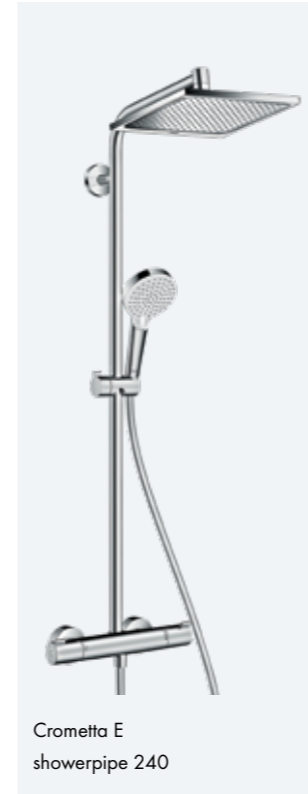

AddStoris - Toilet brush holder wall mounted

AddStoris double hook

AddStoris toilet roll holder

Metal waste set

The perfect family bathroom

The complete family bathroom with spacious bath and separate shower area

Crometta E showerpipe 240
27271000

Rebris E 2-hole rim mounted bath mixer
72480000

Rebris E single lever basin mixer 110 CoolStart without waste
72560000

Waste set metal
50100000

AddStoris Bathroom Pack
88102331

Pack consists of:
Double hook
Towel ring
Toilet roll holder without cover
Toilet brush holder wall mounted
Liquid soap dispenser
Tooth brush tumbler

£1208.34 RRP (EX VAT)

Crometta E showerpipe 240

AddStoris toilet roll holder