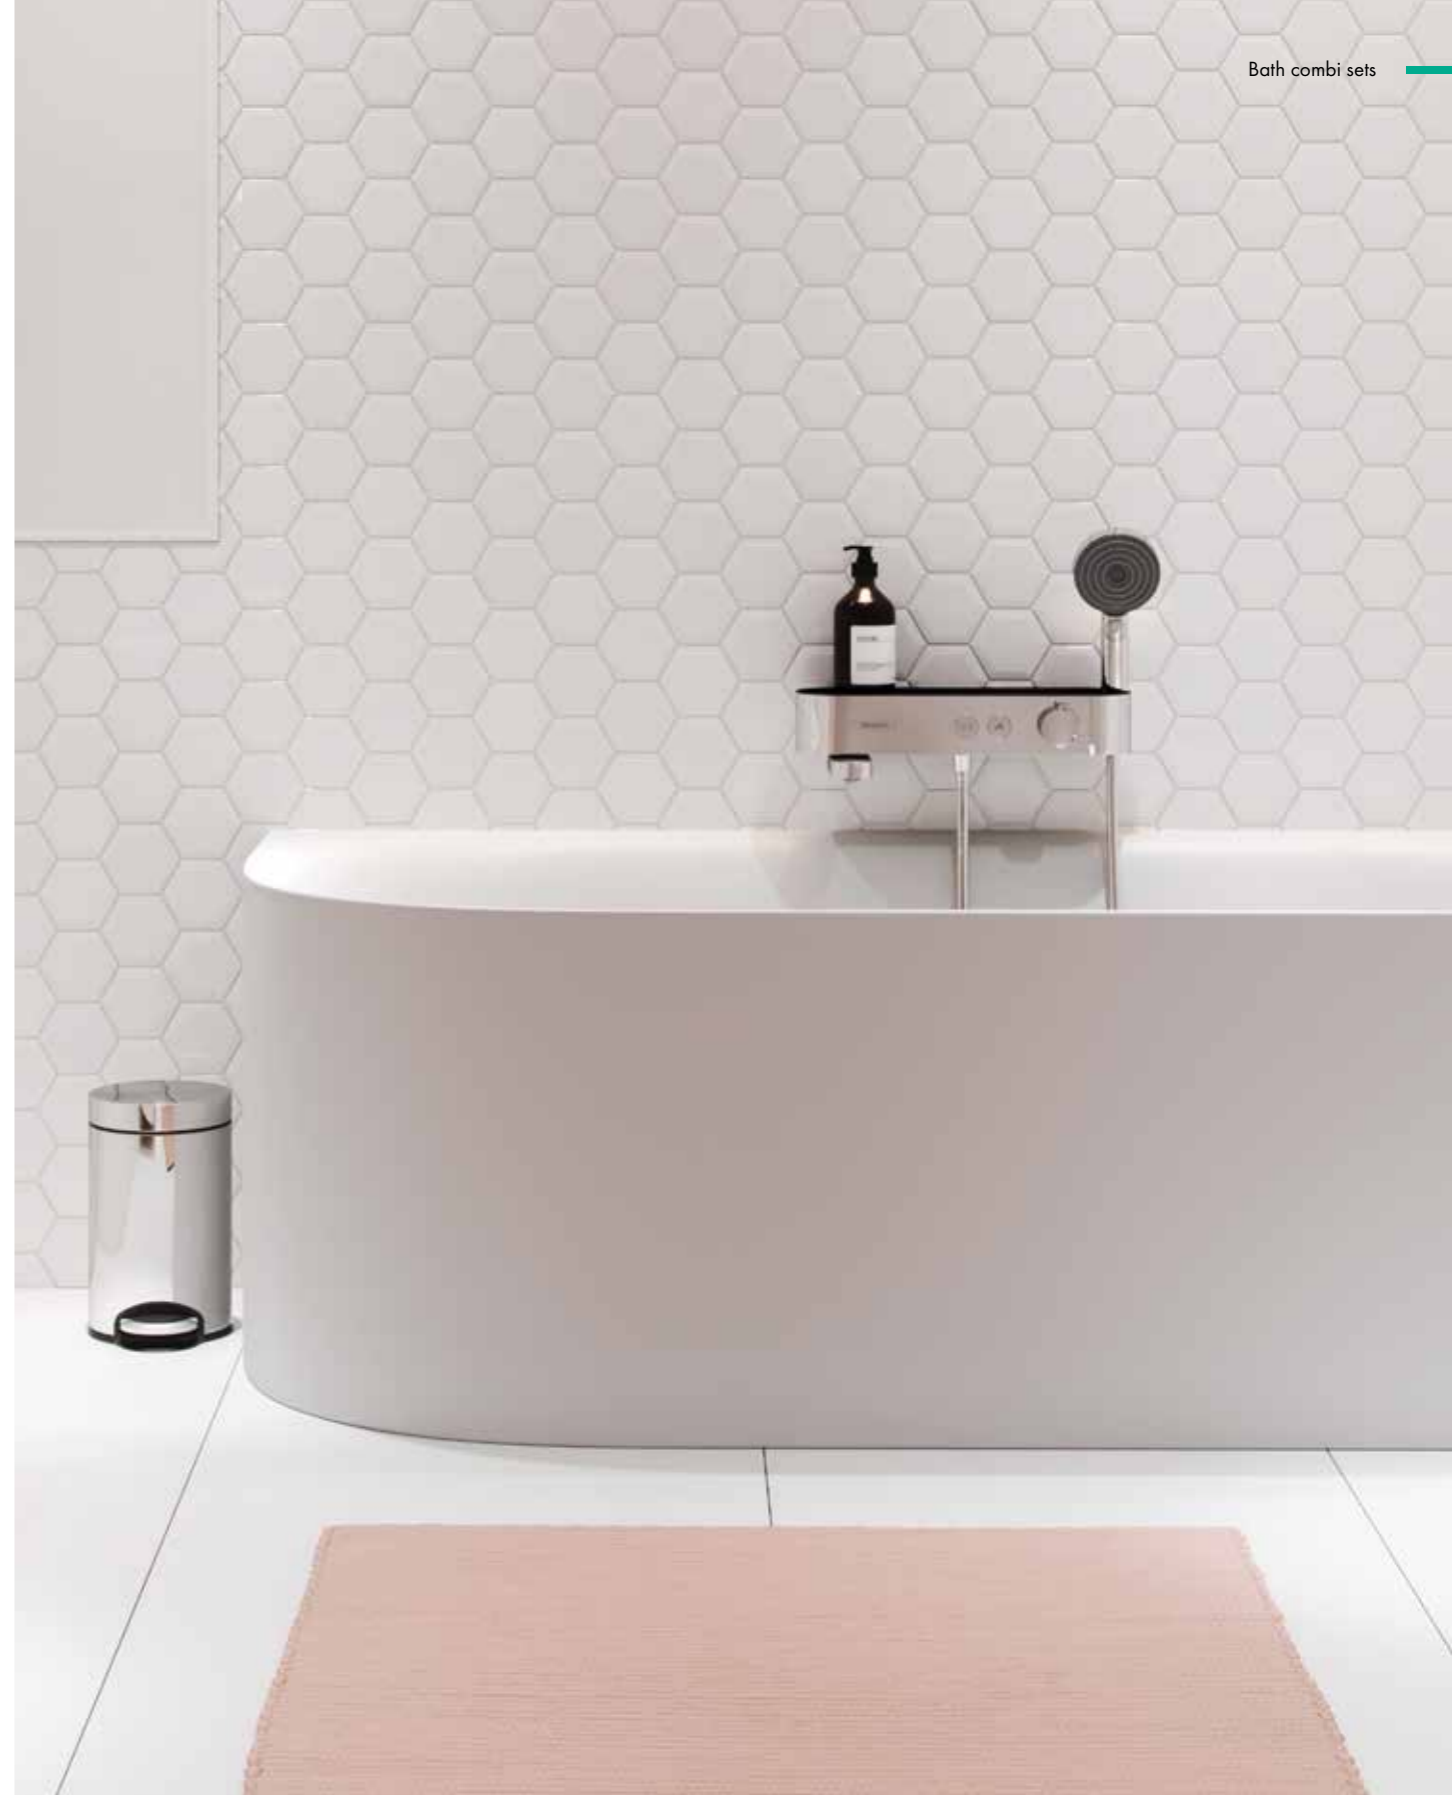

SHOWERS

Bath combi sets

**NEXT DAY
AVAILABILITY
PRODUCT**

Need a product
next day? Look
for the icon on
selected products.

Available
in Matt
Black

Ecostat 1001 CL Shower System 650mm with Crometta Vario hand shower and bath thermostat

Pulsify Select S Shower System 650mm with Pulsify Select S Relax hand shower and bath thermostat

Minimum pressure: 1 bar
88101277 - Chrome
£581.67 RRP (EX VAT)

88101279 - Matt Black
£814.30 RRP (EX VAT)