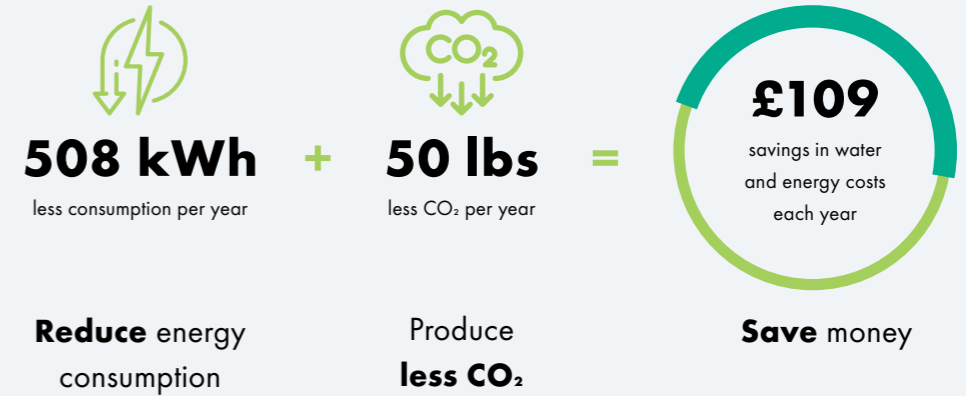

Save Water.
Save Money.
Save the Planet.

During the life cycle of a hand shower approximately **1,000 times more CO₂** is emitted during usage than production. Which is why we recommend **EcoSmart technology**. It uses up to **60% less water** than conventional products. Which equates to:

*Calculations based on the Pulsify Select S 105 3jet Relaxation EcoSmart 8.2 l/min hand shower

CoolStart: warm water **only flows when it's really needed**

A four-person household that uses a CoolStart tap for 20 minutes every day for a year consumes 508 kilowatt-hours less energy than it would with a standard tap.

With 500 kWh, you can:

- Make **67,564** slices of **toast**
- **Watch TV 24/7** for at least a year
- Use a **hairdryer** for **500 hours**

*Calculations based on the Rebris S Single lever basin mixer 110 CoolStart without waste set