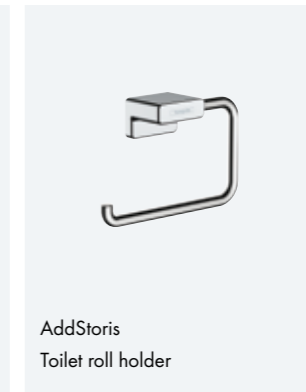

Waste set metal
50100000

AddStoris Cloakroom Pack
88102294

- Pack consists of:
- Towel ring
- Toilet roll holder without cover
- Soap dish

£786.66 RRP (EX VAT)

Metal waste set

AddStoris Toilet roll holder

Alternative concepts