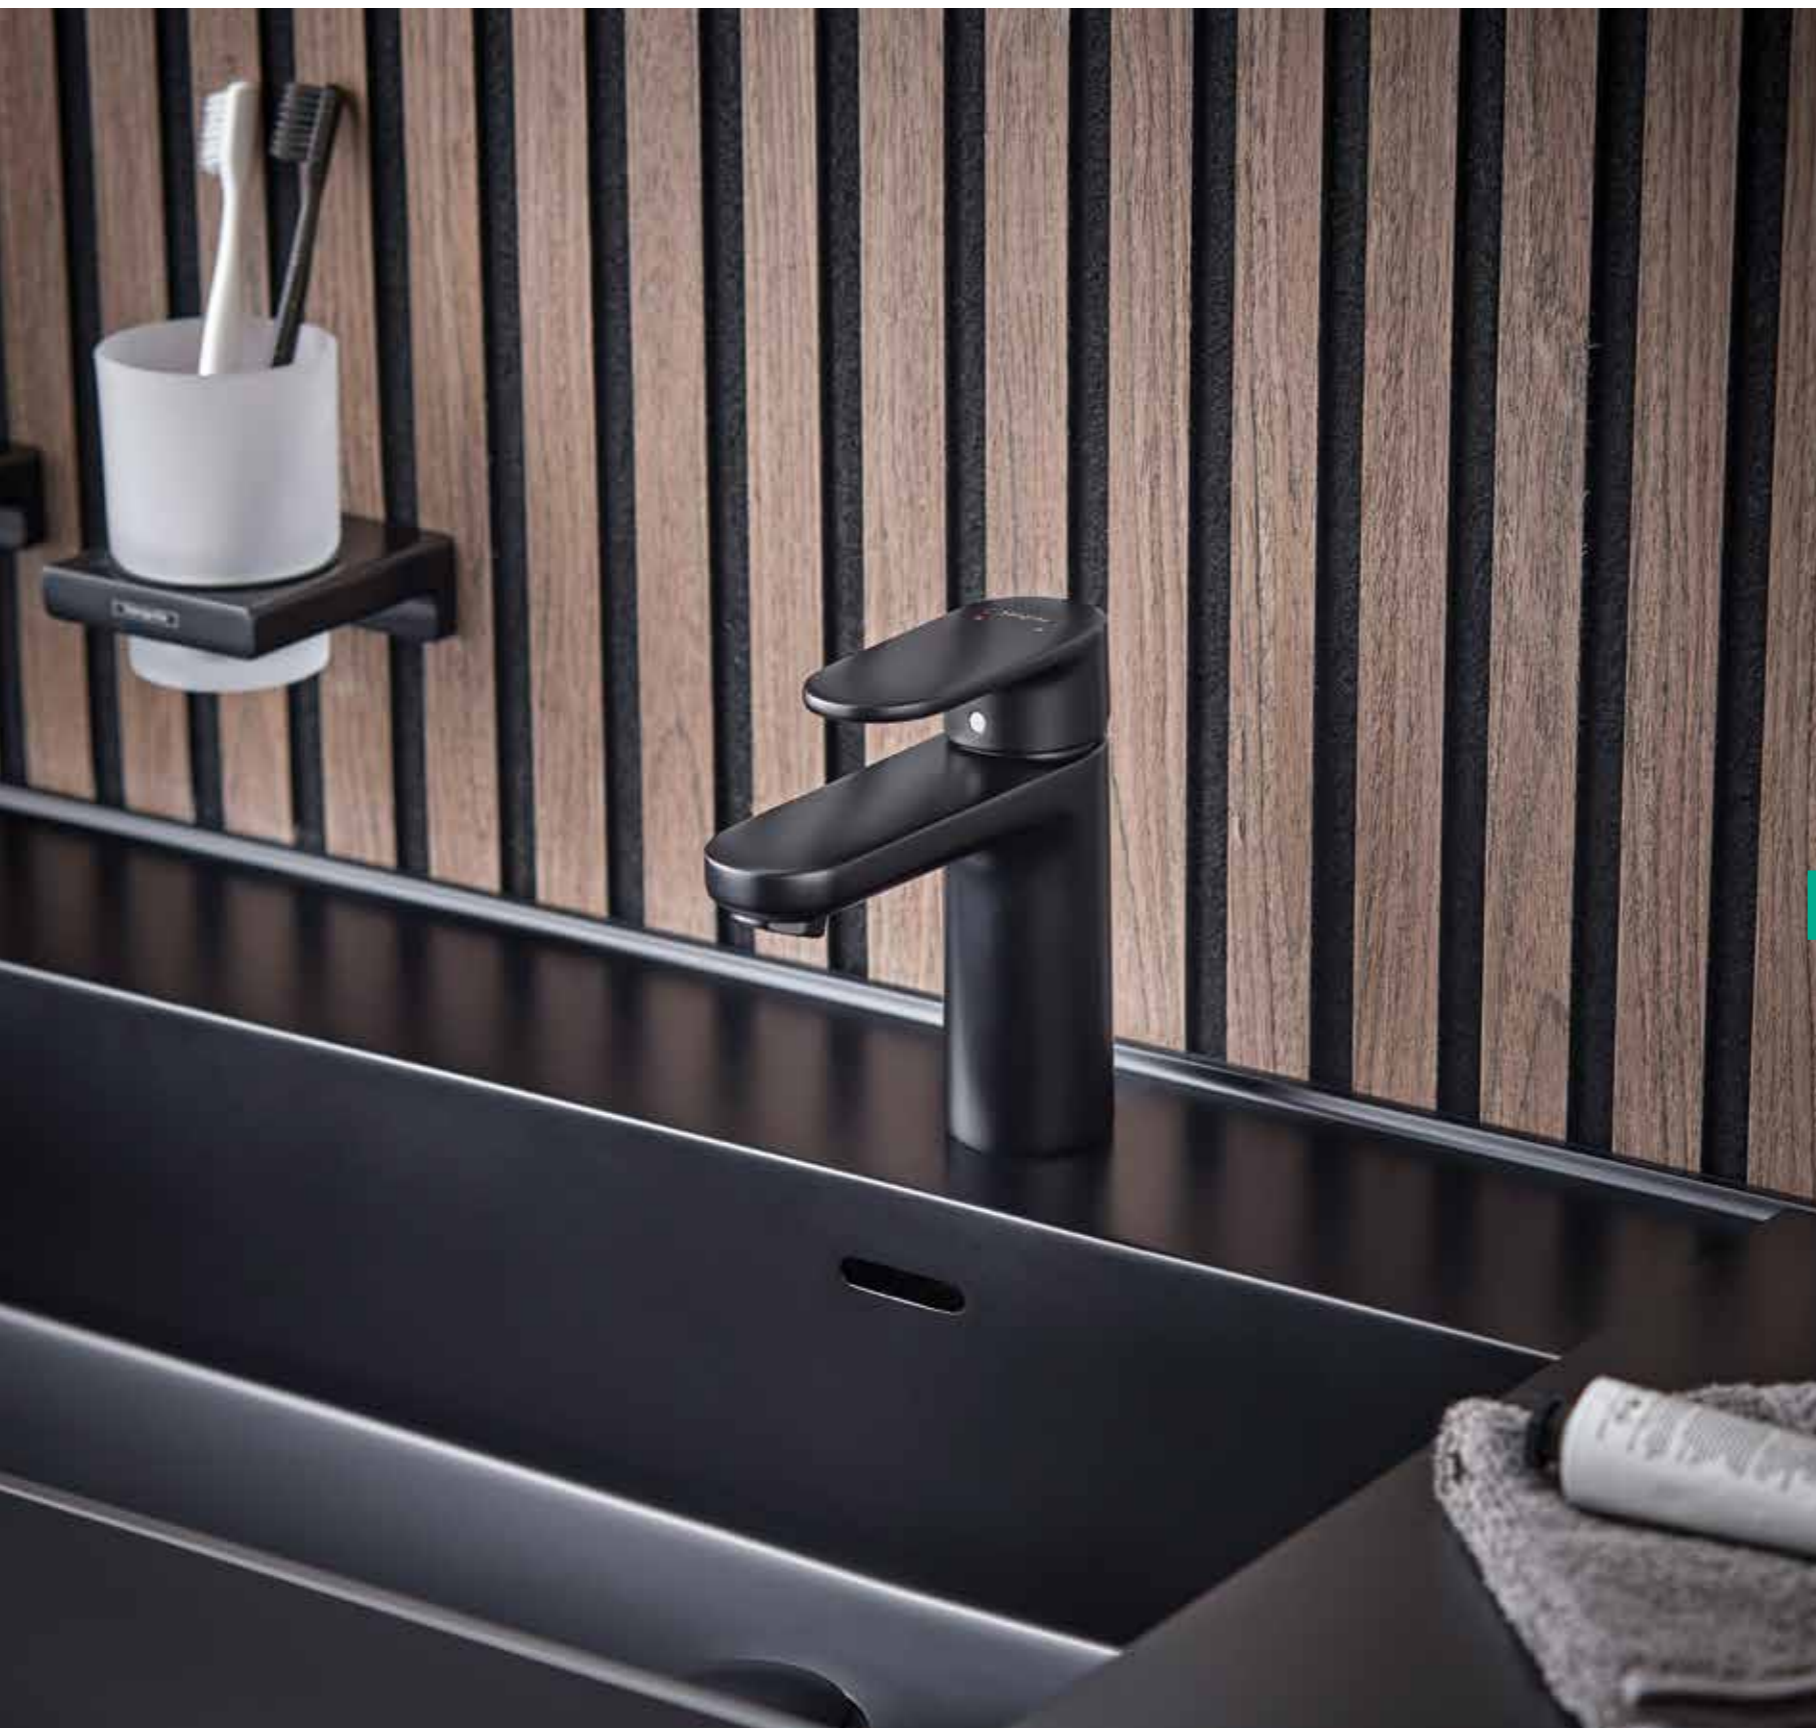

£69.17 RRP (EX VAT)

26407670 - Matt Black

£96.80 RRP (EX VAT)

Shower arm E 389mm

27446000 - Chrome

£107.50 RRP (EX VAT)

BASIN MIXERS

BASIN MIXERS