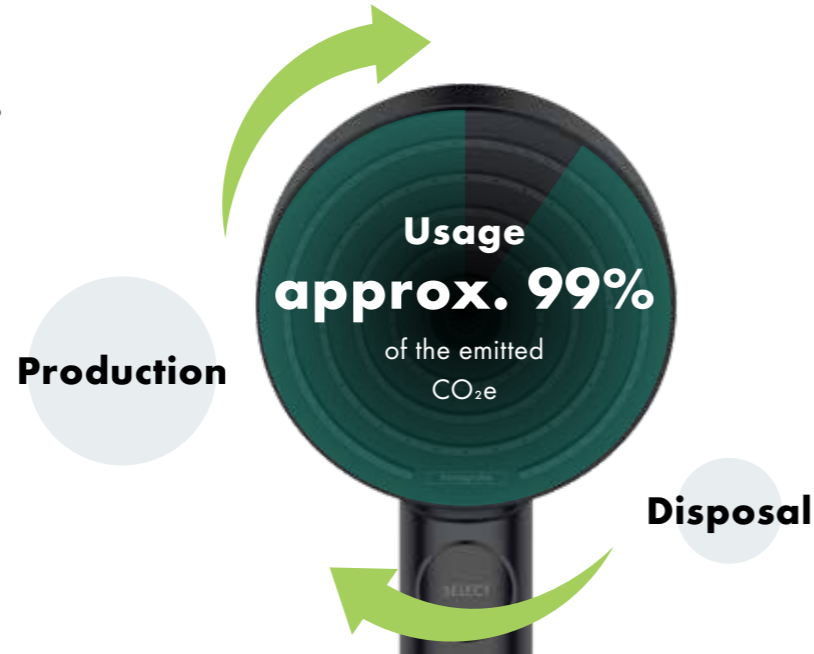

We create inspiring moments while protecting this precious element: with water and energy saving technologies.

Hansgrohe publishes Environmental Product Declarations (EPDs) for nine product categories. Providing information about the environmental impact of a product in relation to its entire lifecycle.

Save Water.
Save Money.
Save the Planet.

During the life cycle of a hand shower approximately **1,000 times more CO₂** is emitted during usage than production. Which is why we recommend **EcoSmart technology**. It uses up to **60% less water** than conventional products. Which equates to: