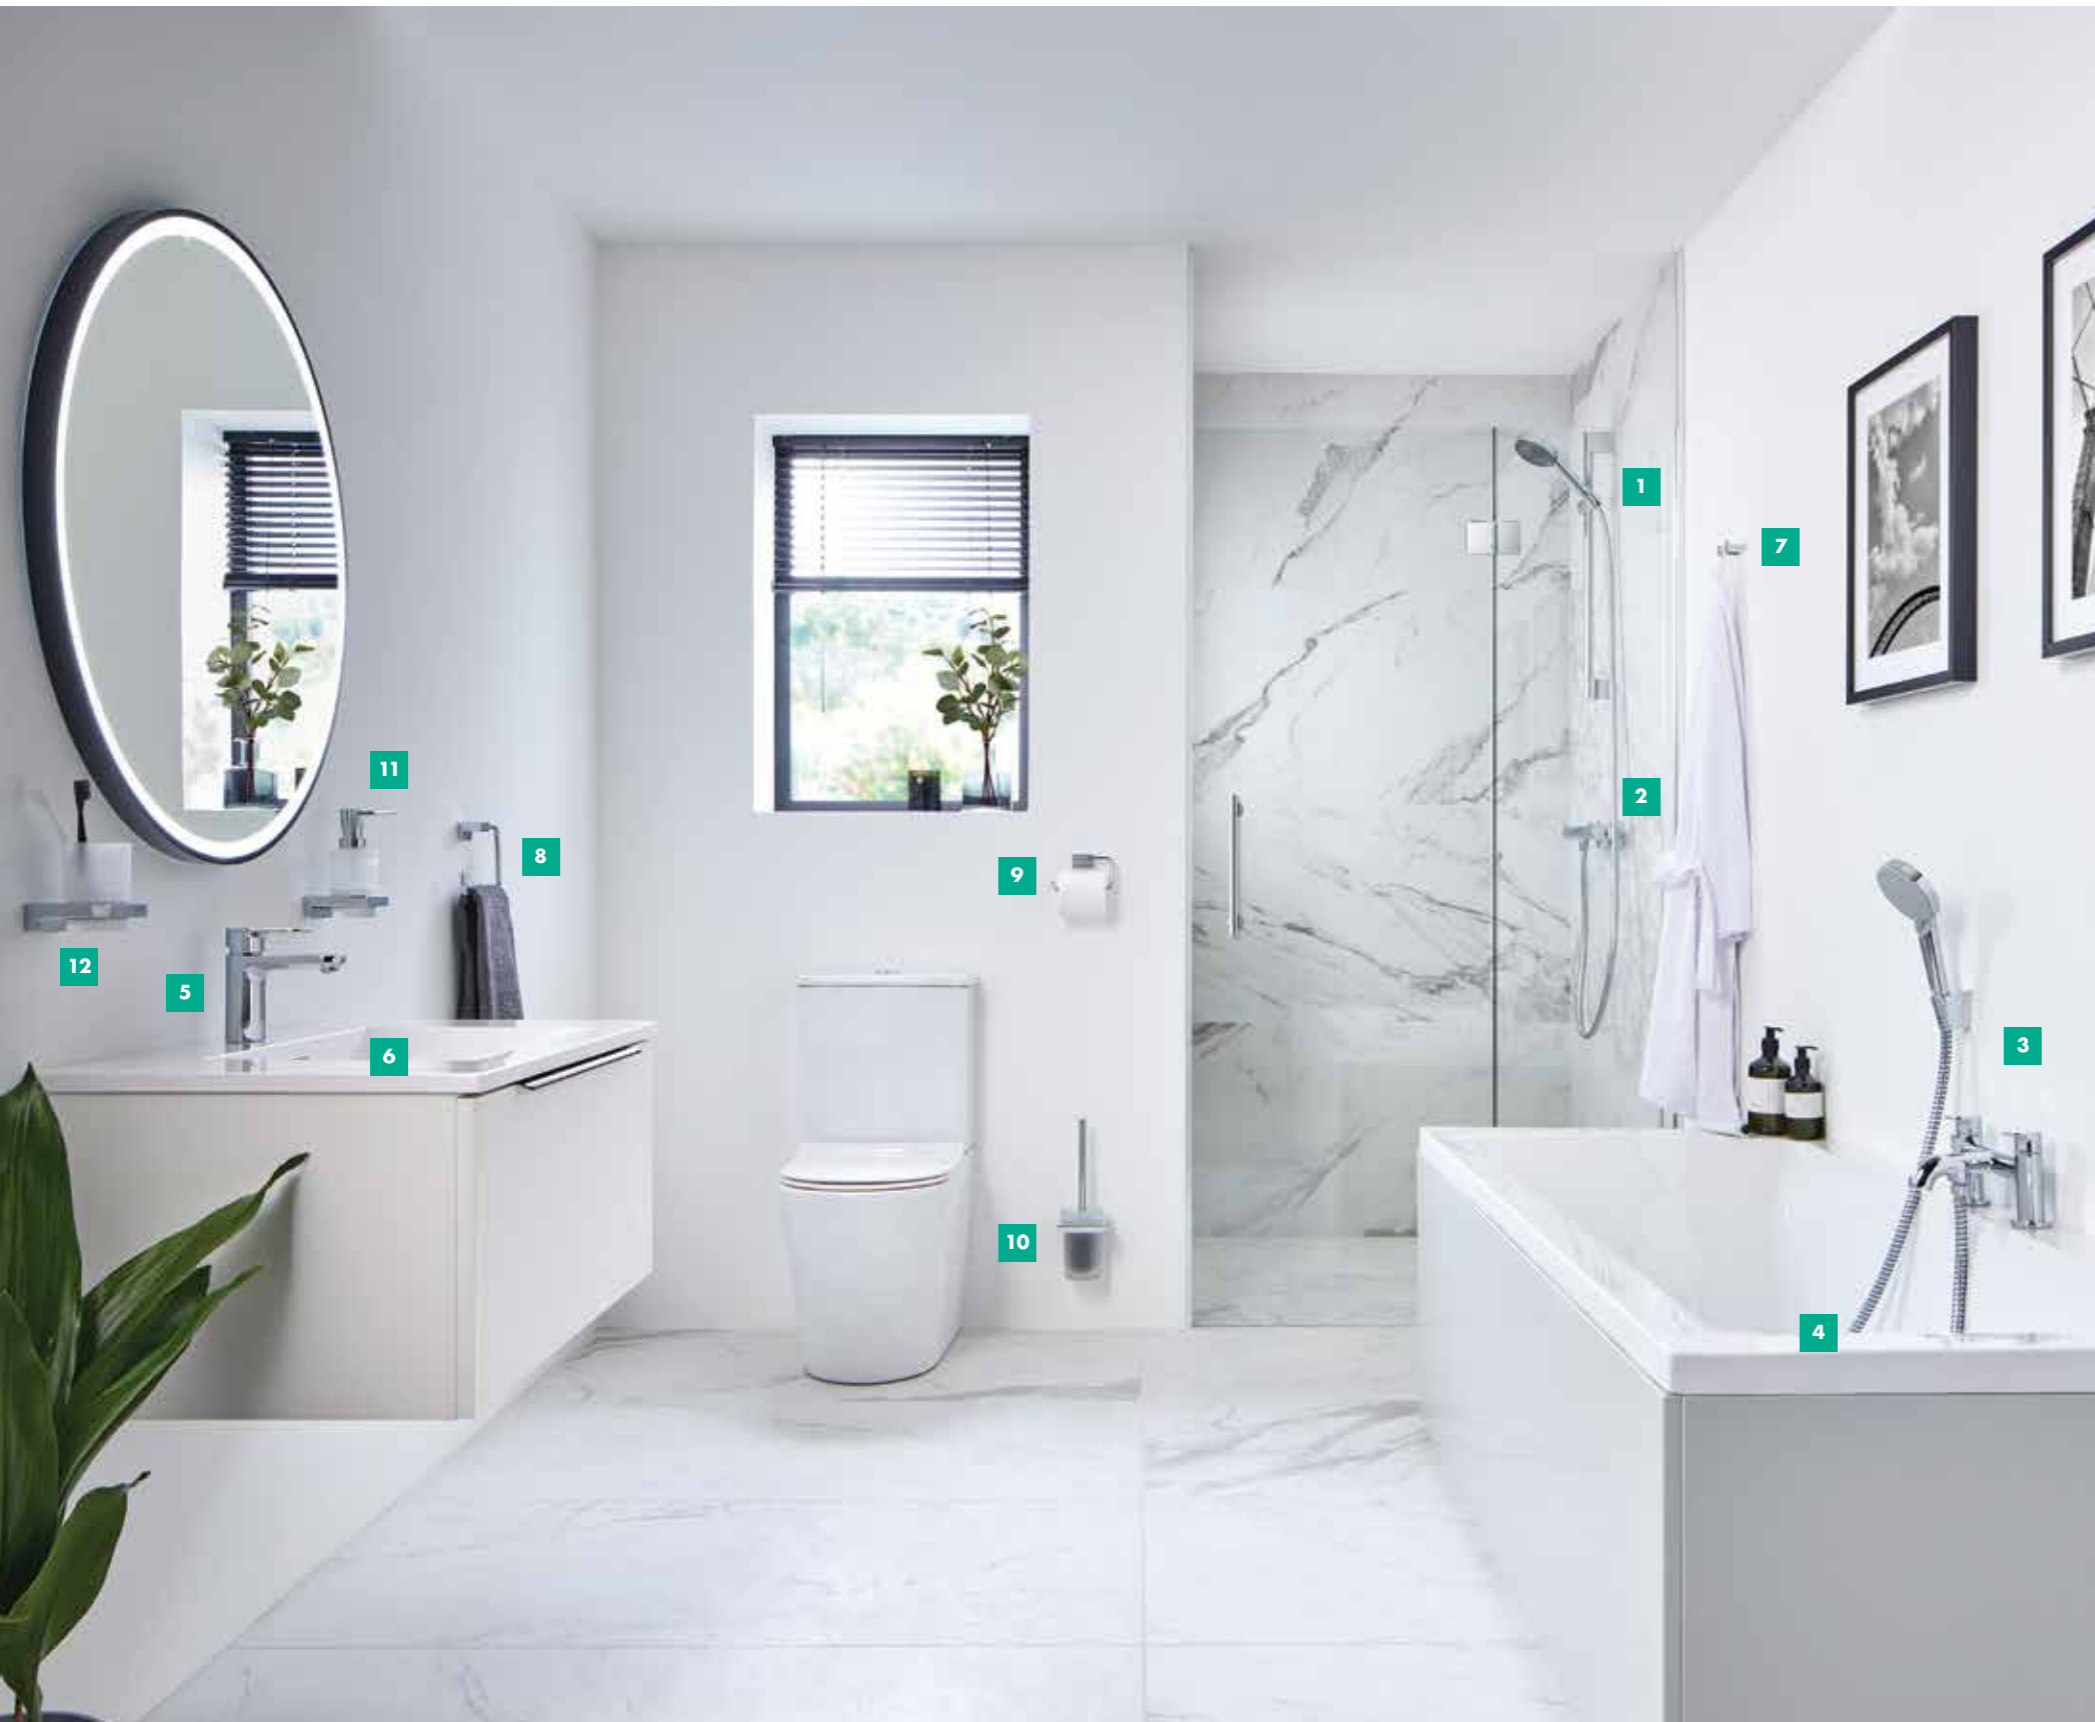

The complete family bathroom with spacious bath and separate walk in shower

1 Pulsify Select S shower set 105 Relaxation with shower bar 650mm
24160000

2 Ecostat thermostatic shower mixer Comfort for exposed installation
13116000

3 Vernis Blend 2-hole rim mounted bath mixer with diverter and hand shower
71461000

4 Flexaplus S overflow and waste set for standard bath tubs
58150000

5 Vernis Blend single lever basin mixer 100 without waste
71580000

£1096.66 RRP (EX VAT)

Alternative concepts

Pulsify Select S shower set 105 Relaxation with shower bar 650mm

Vernis Blend 100 basin mixer

AddStoris Liquid soap dispenser

AddStoris Tooth brush tumbler

Ecostat thermostatic bath mixer Comfort

AddStoris Towel ring

AddStoris - Toilet brush holder wall mounted

AddStoris Double hook

AddStoris Toilet roll holder

Metal waste set

The elegant compact bathroom

The shower over bath solution. Ideal for when space is limited