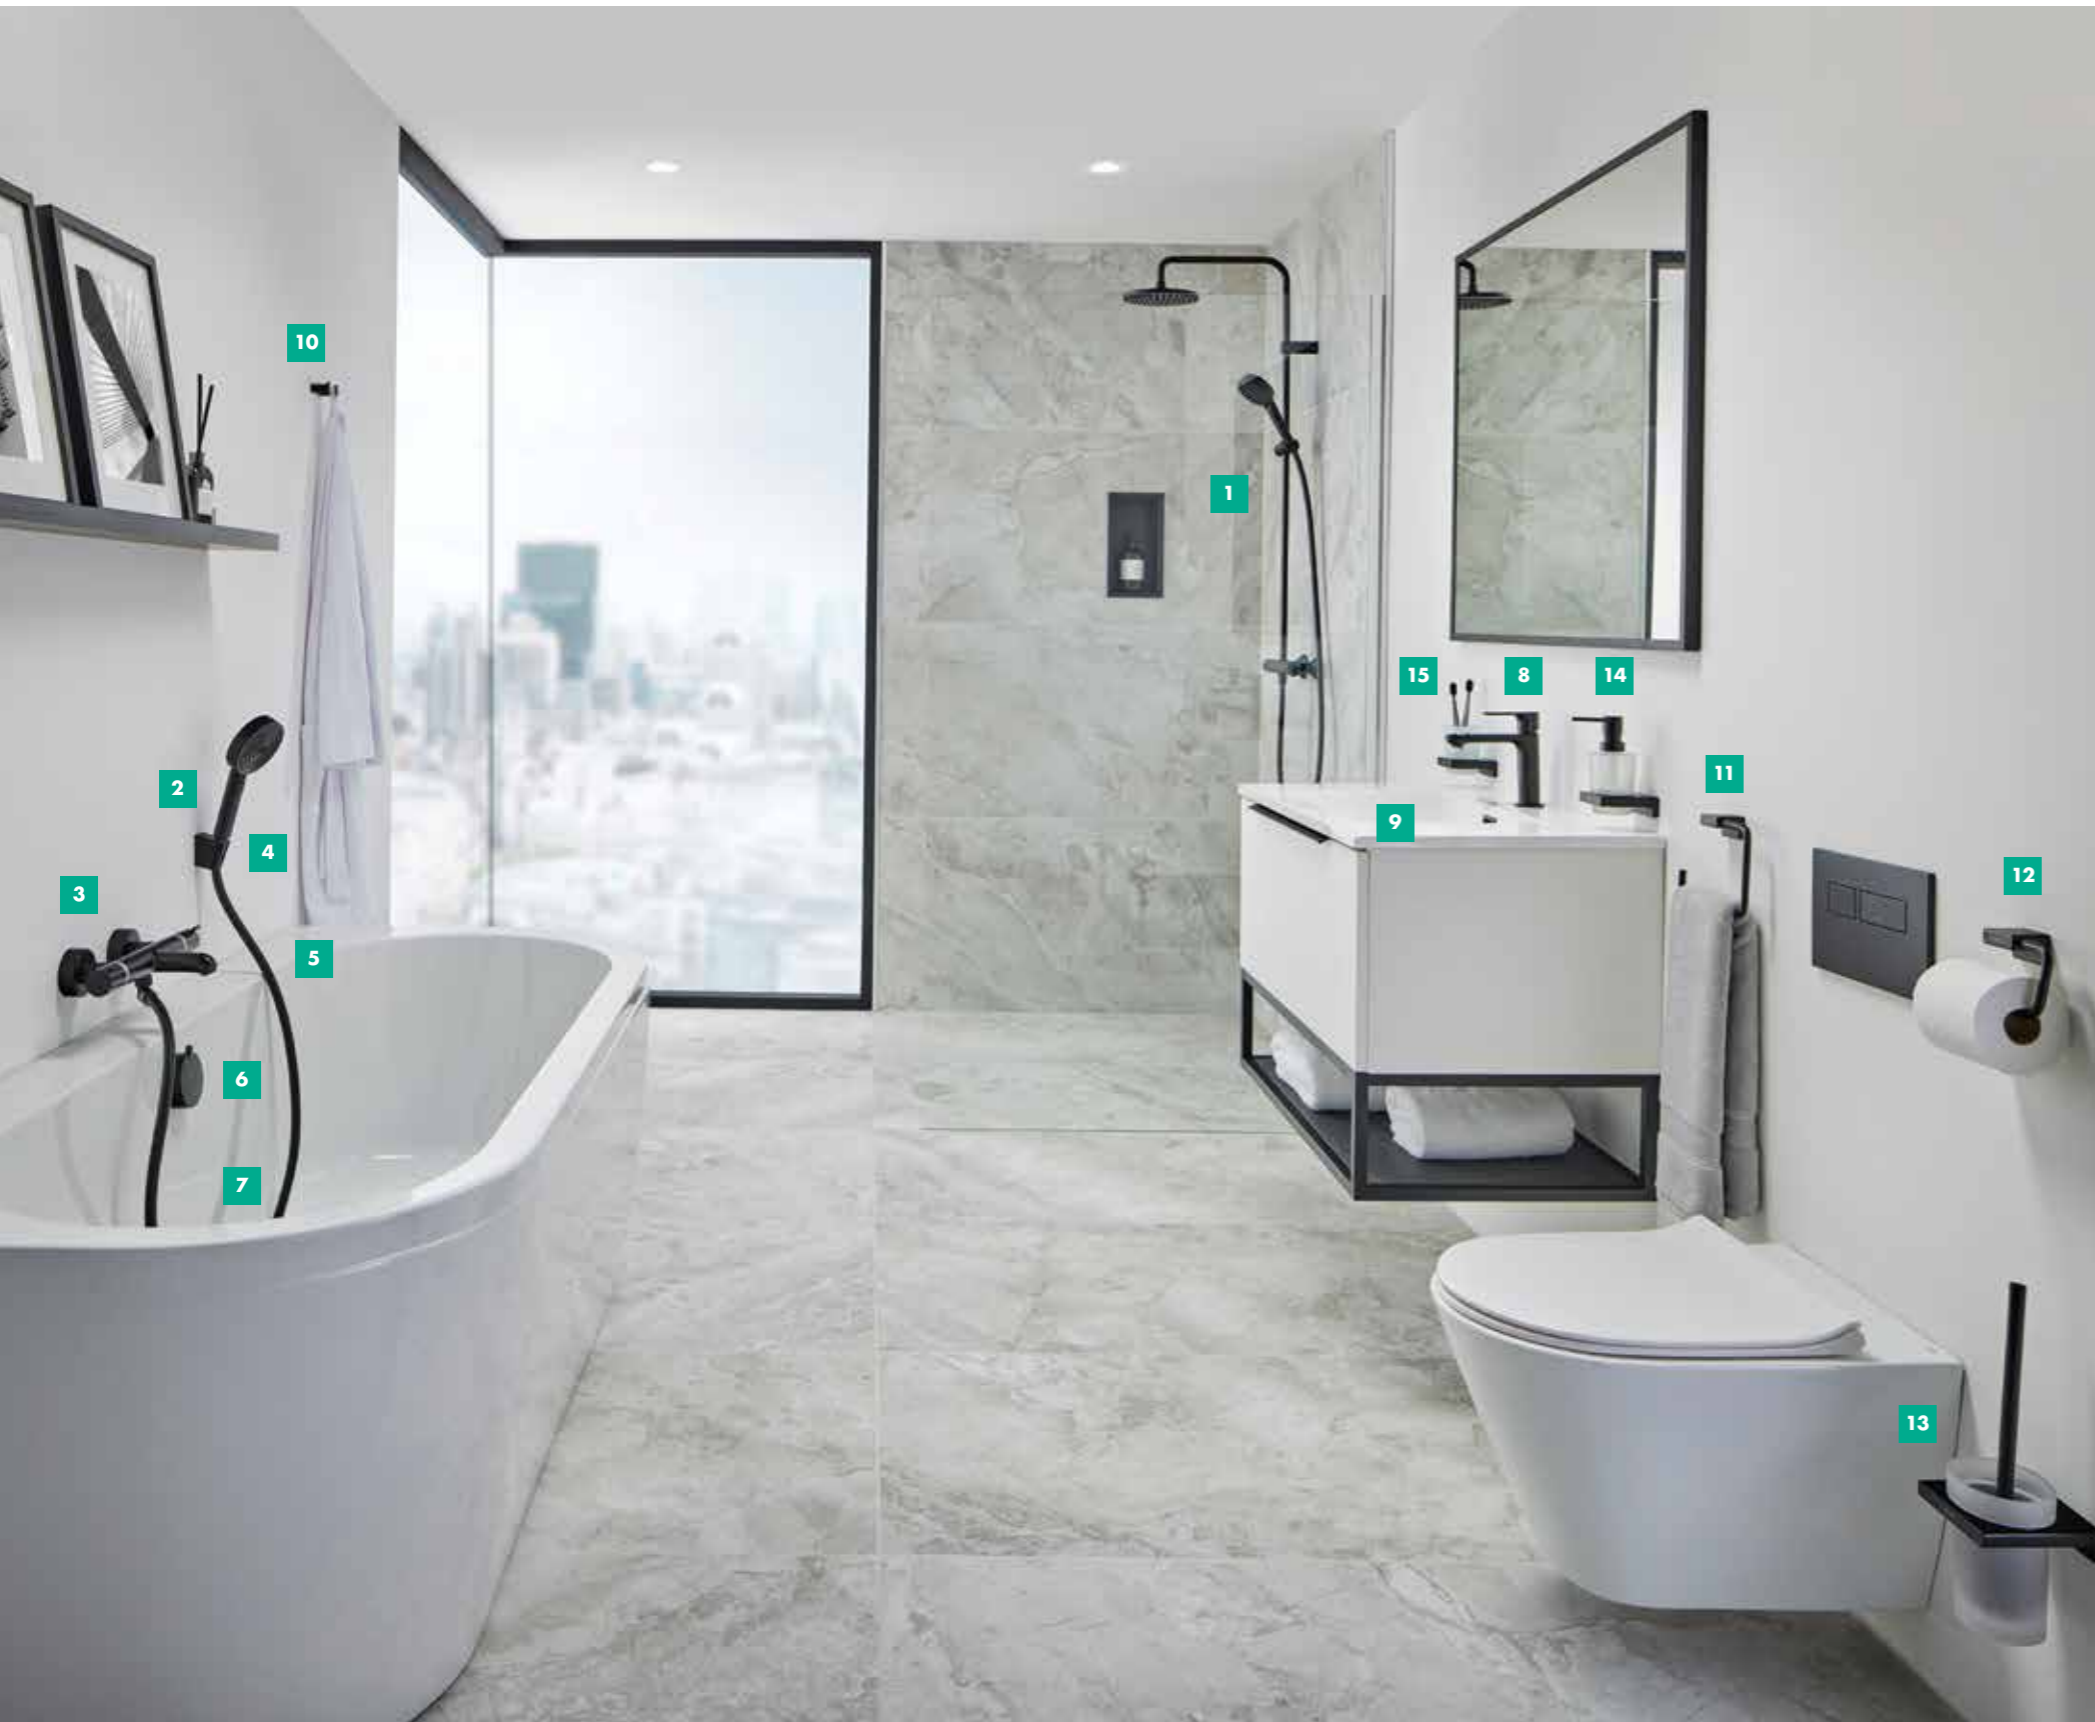

Modern apartment

A contemporary bathroom overlooking the city. The combination of bathroom layout, colour palette and materials complement the design cues of the urban landscape shown in the large corner window.

The complete family bathroom with spacious bath and separate shower area

1 Vernis Blend showerpipe 200
26276670

2 Pulsify Select S hand shower 105 Activation
24100670

3 Ecostat Comfort exposed bath/shower mixer
13114670

4 Shower holder porter S
28331670

5 Isiflex shower hose 1250mm
28272670

6 Flexaplus basic set for waste and overflow set for standard bathtubs
58140180

7 Flexaplus finish set waste and overflow set
58185670

8 Rebris S single lever basin mixer 110 CoolStart without waste
72520670

9 Waste set metal
50100670

AddStoris Bathroom Pack
88102332

Pack consists of:

10 Double hook	13 Toilet brush holder wall mounted
11 Towel ring	14 Liquid soap dispenser
12 Toilet roll holder	15 Tooth brush tumbler

2. without cover

£2069.63 RRP (EX VAT)