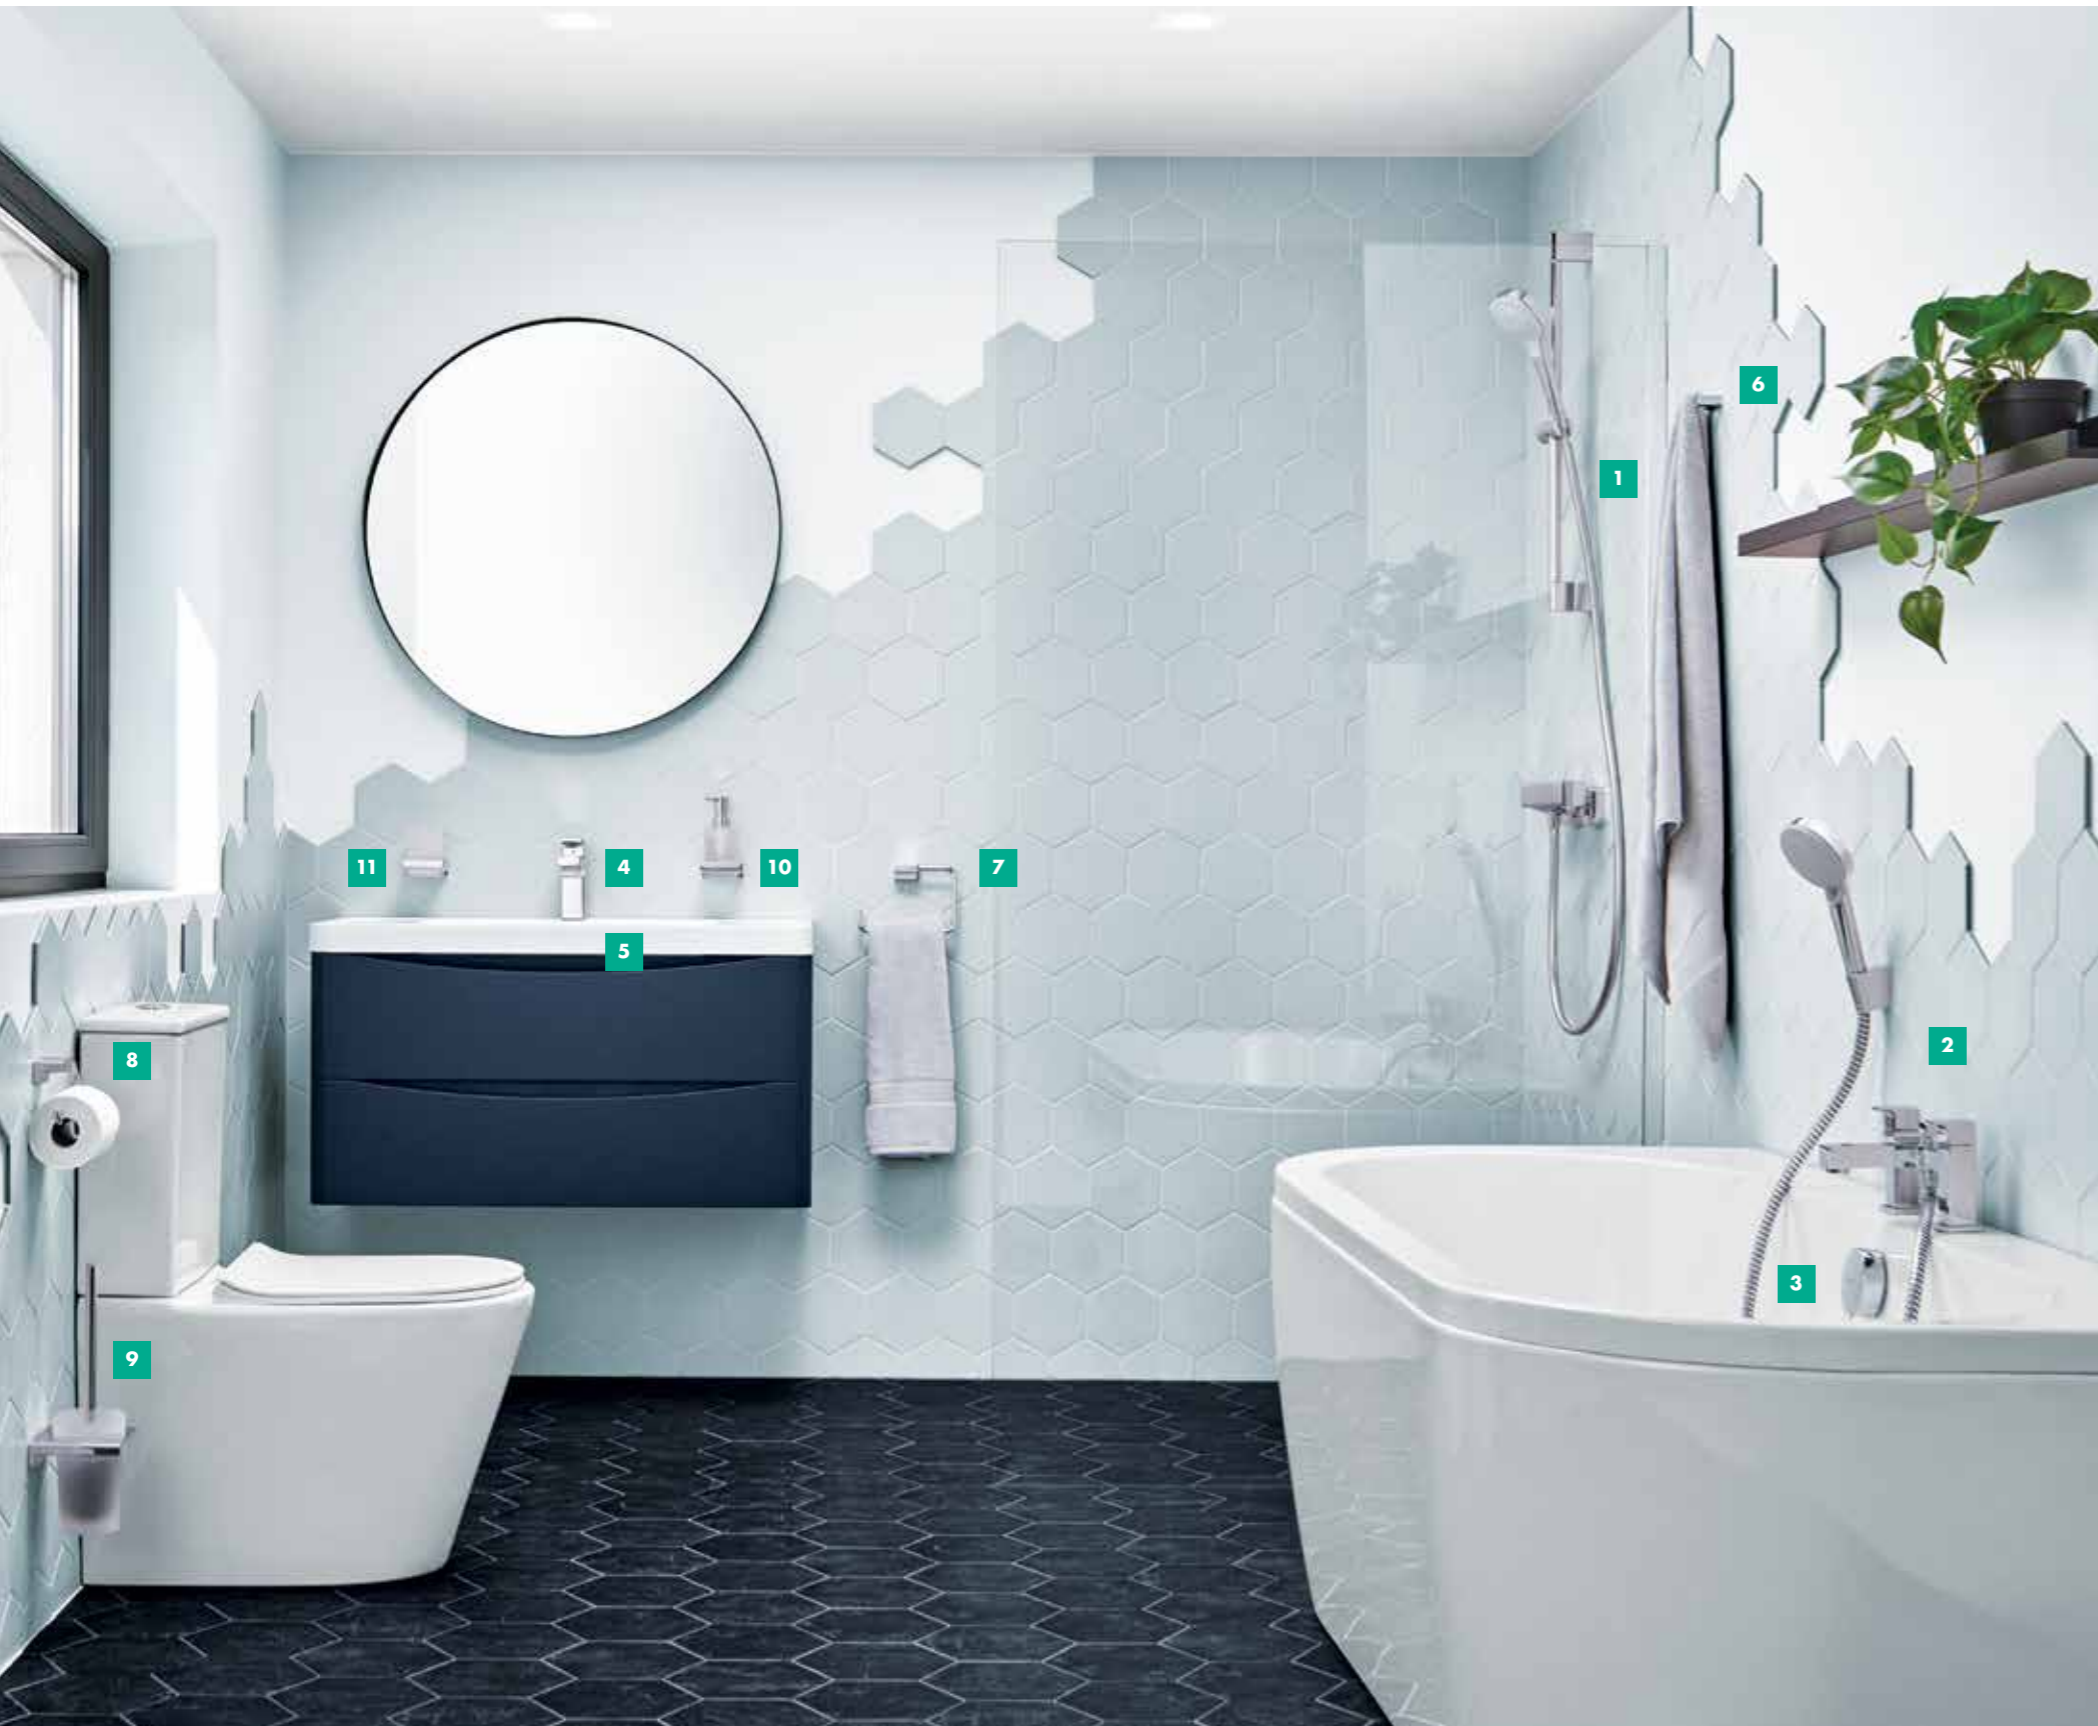

The modern family bathroom.

A bold, contemporary family bathroom. The combination of modern sanitaryware, striking colour palette and hexagon tiling complement the timeless appeal of hansgrohe showers and taps.

The complete family bathroom with spacious bath and separate shower area

1 Ecostat E combi set 650mm with Cromo Select E 110 hand shower 88102056

2 Vernis Shape 2-hole rim mounted bath mixer with diverter and hand shower 71462000

3 Flexaplus S overflow and waste set for standard bath tubs 58150000

4 Vernis Shape single lever basin mixer 100 without waste 71569000

5 Waste set metal 50100000

AddStoris Bathroom Pack 88102331

Pack consists of:

- **6** Double hook
- **7** Towel ring
- **8** Toilet roll holder without cover
- **9** Toilet brush holder wall mounted
- **10** Liquid soap dispenser
- **11** Tooth brush tumbler

£1281.66 RRP (EX VAT)