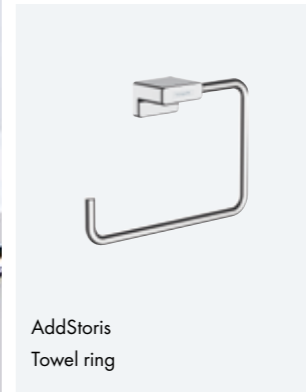

£991.66 RRP (EX VAT)

Pulsify Select S shower set 105 Relaxation with shower bar 650mm

Vernis Blend 100 basin mixer

AddStoris Towel ring

AddStoris Soap dish

AddStoris Toilet brush holder wall mounted

Metal waste set