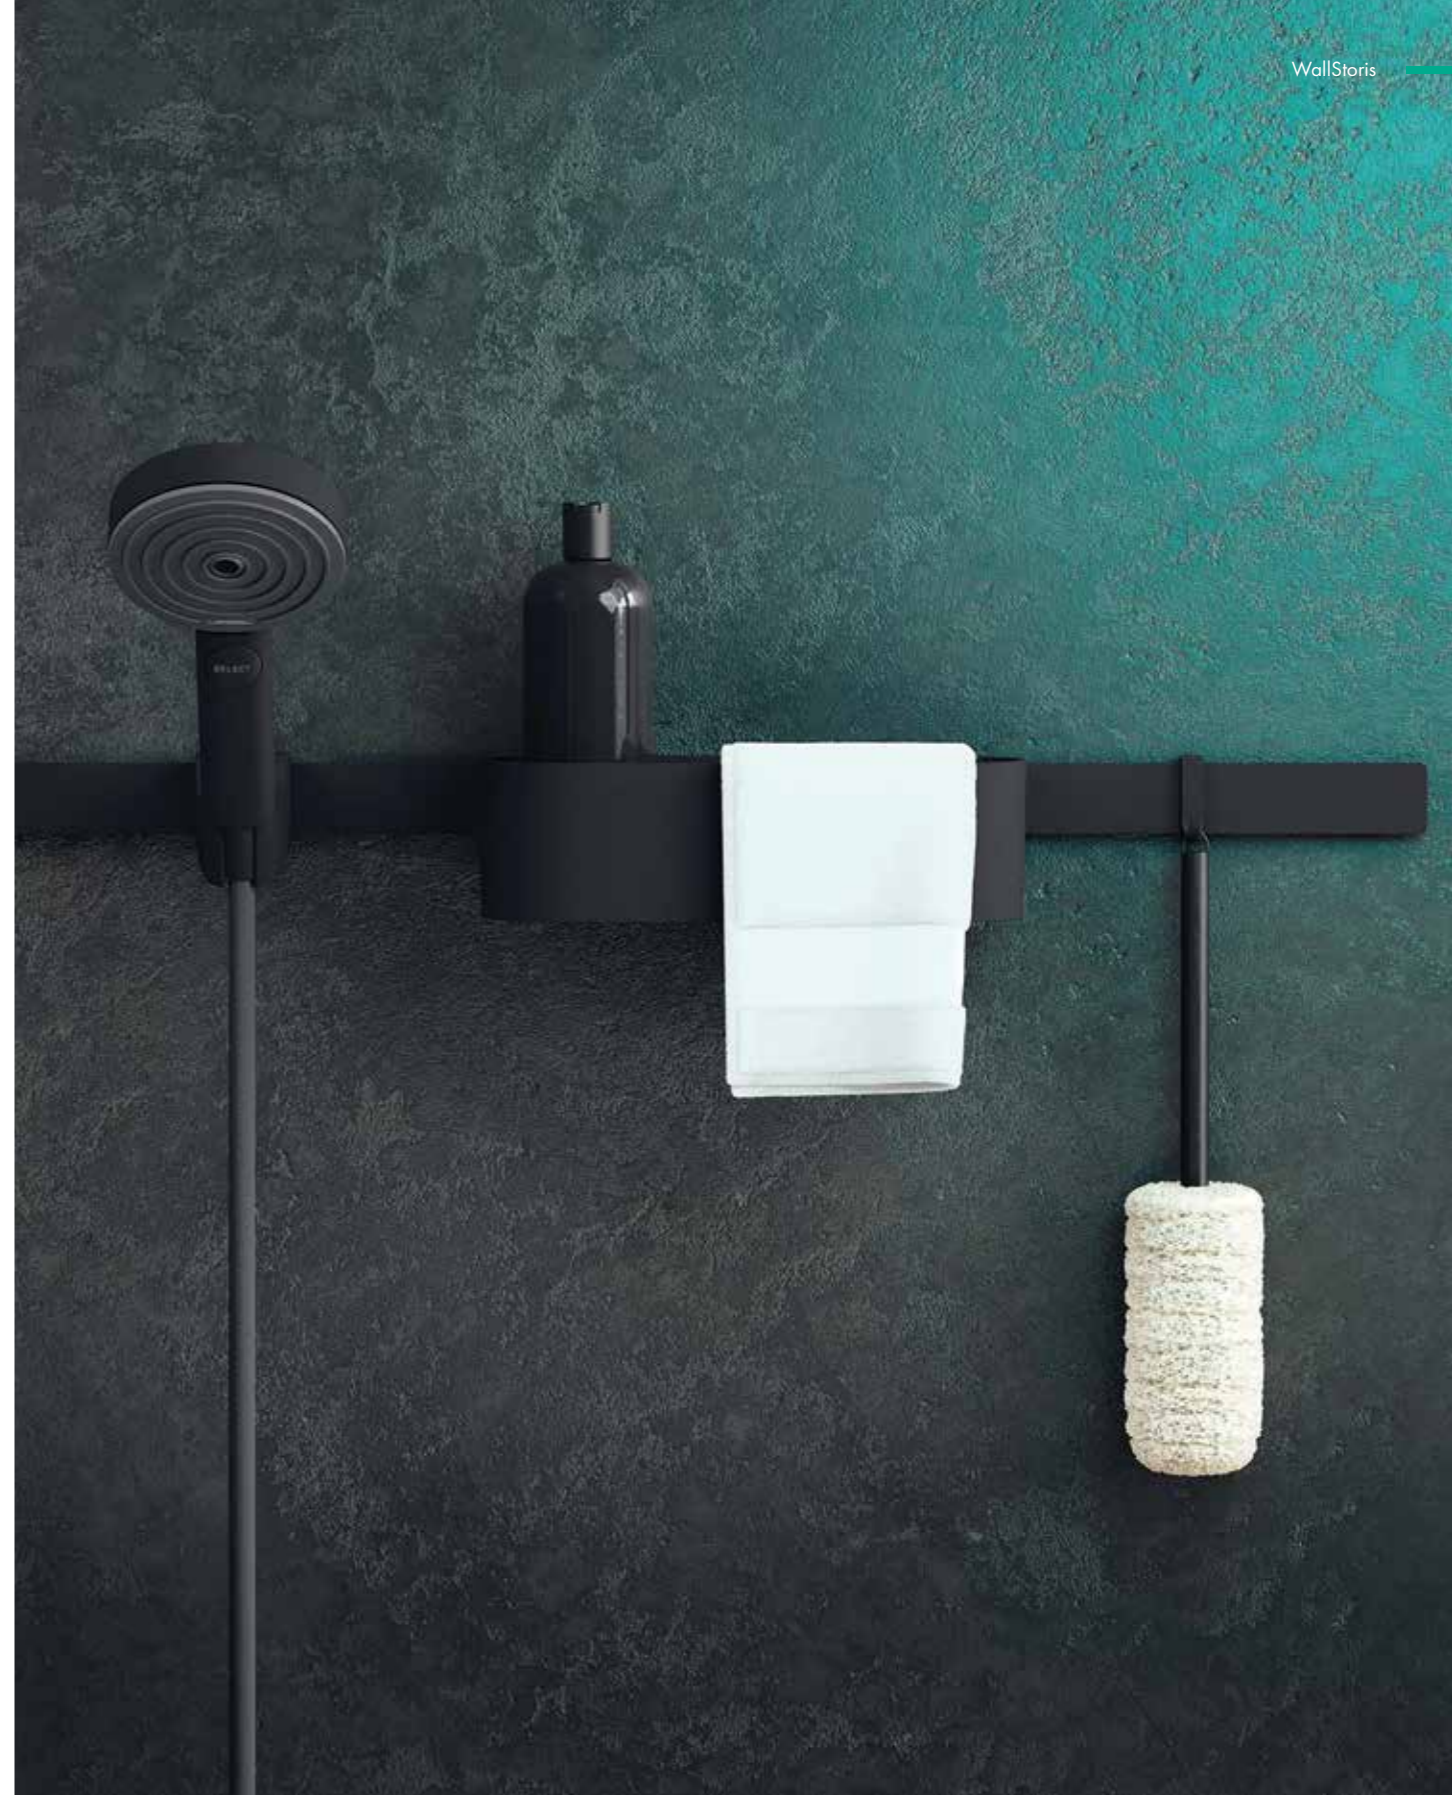

WallStoris bathroom bundle

27968670 - Matt Black

£74.17 RRP (EX VAT)

WallStoris bathtub bundle

27966670 - Matt Black

£81.67 RRP (EX VAT)

LOGIS ACCESSORIES

**NEXT DAY
AVAILABILITY
PRODUCT**