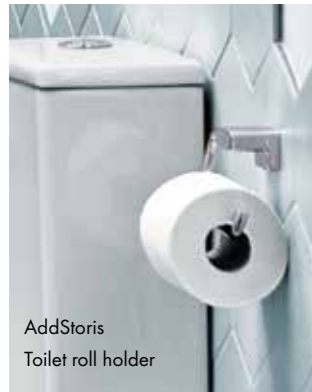

Vernis Shape 100 basin mixer

AddStoris Toilet roll holder