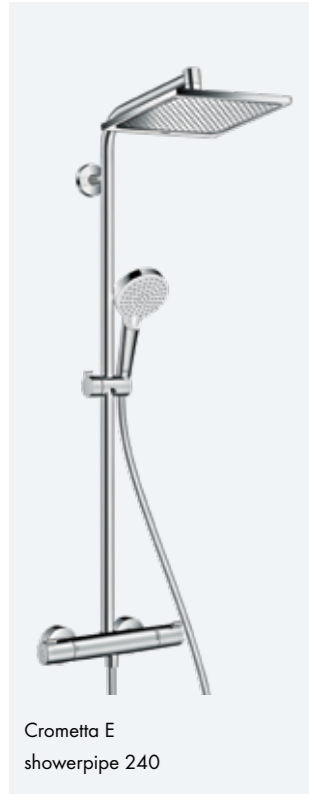

3 Waste set metal
50100000

AddStoris Bathroom Pack
88102331

Pack consists of:

- 4 Double hook
- 5 Towel ring
- 6 Toilet roll holder without cover
- 7 Toilet brush holder wall mounted
- 8 Liquid soap dispenser
- 9 Tooth brush tumbler

£1145.83 RRP (EX VAT)

Alternative concepts

Crometta E showerpipe 240

Rebris E 110 basin mixer

AddStoris liquid soap dispenser

AddStoris tooth brush tumbler

Rebris E 2-hole rim mounted bath mixer

AddStoris towel ring

AddStoris - Toilet brush holder wall mounted

AddStoris double hook

AddStoris toilet roll holder

Metal waste set

The perfect family bathroom

The complete family bathroom with spacious bath and separate shower area