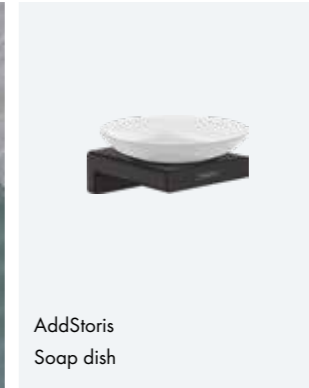

Alternative concepts

The perfect compact bathroom

The shower over bath solution. Ideal for when space for when is limited

Vernis Shape bath/showerpipe
240 1jet with thermostat
26900670

Rebris E single lever basin mixer
110 CoolStart EcoSmart+
without waste set
72560670

Waste set metal
50100670

AddStoris Bathroom Pack
88102332
Pack consists of:
Double hook
Towel ring
Toilet roll holder without cover
Toilet brush holder wall mounted
Liquid soap dispenser
Tooth brush tumbler

£1435.83 RRP (EX VAT)

The boutique en-suite

All you need for a beautiful en-suite, exposed shower with matching tap and accessories

Vernis Shape showerpipe 240
1jet with thermostat
26427670

Rebris E single lever basin mixer
110 CoolStart EcoSmart+
without waste set
72560670

Waste set metal
50100670

AddStoris Cloakroom Pack
88102295

Pack consists of:
Towel ring
Toilet roll holder without cover
Soap dish

£1070.27 RRP (EX VAT)