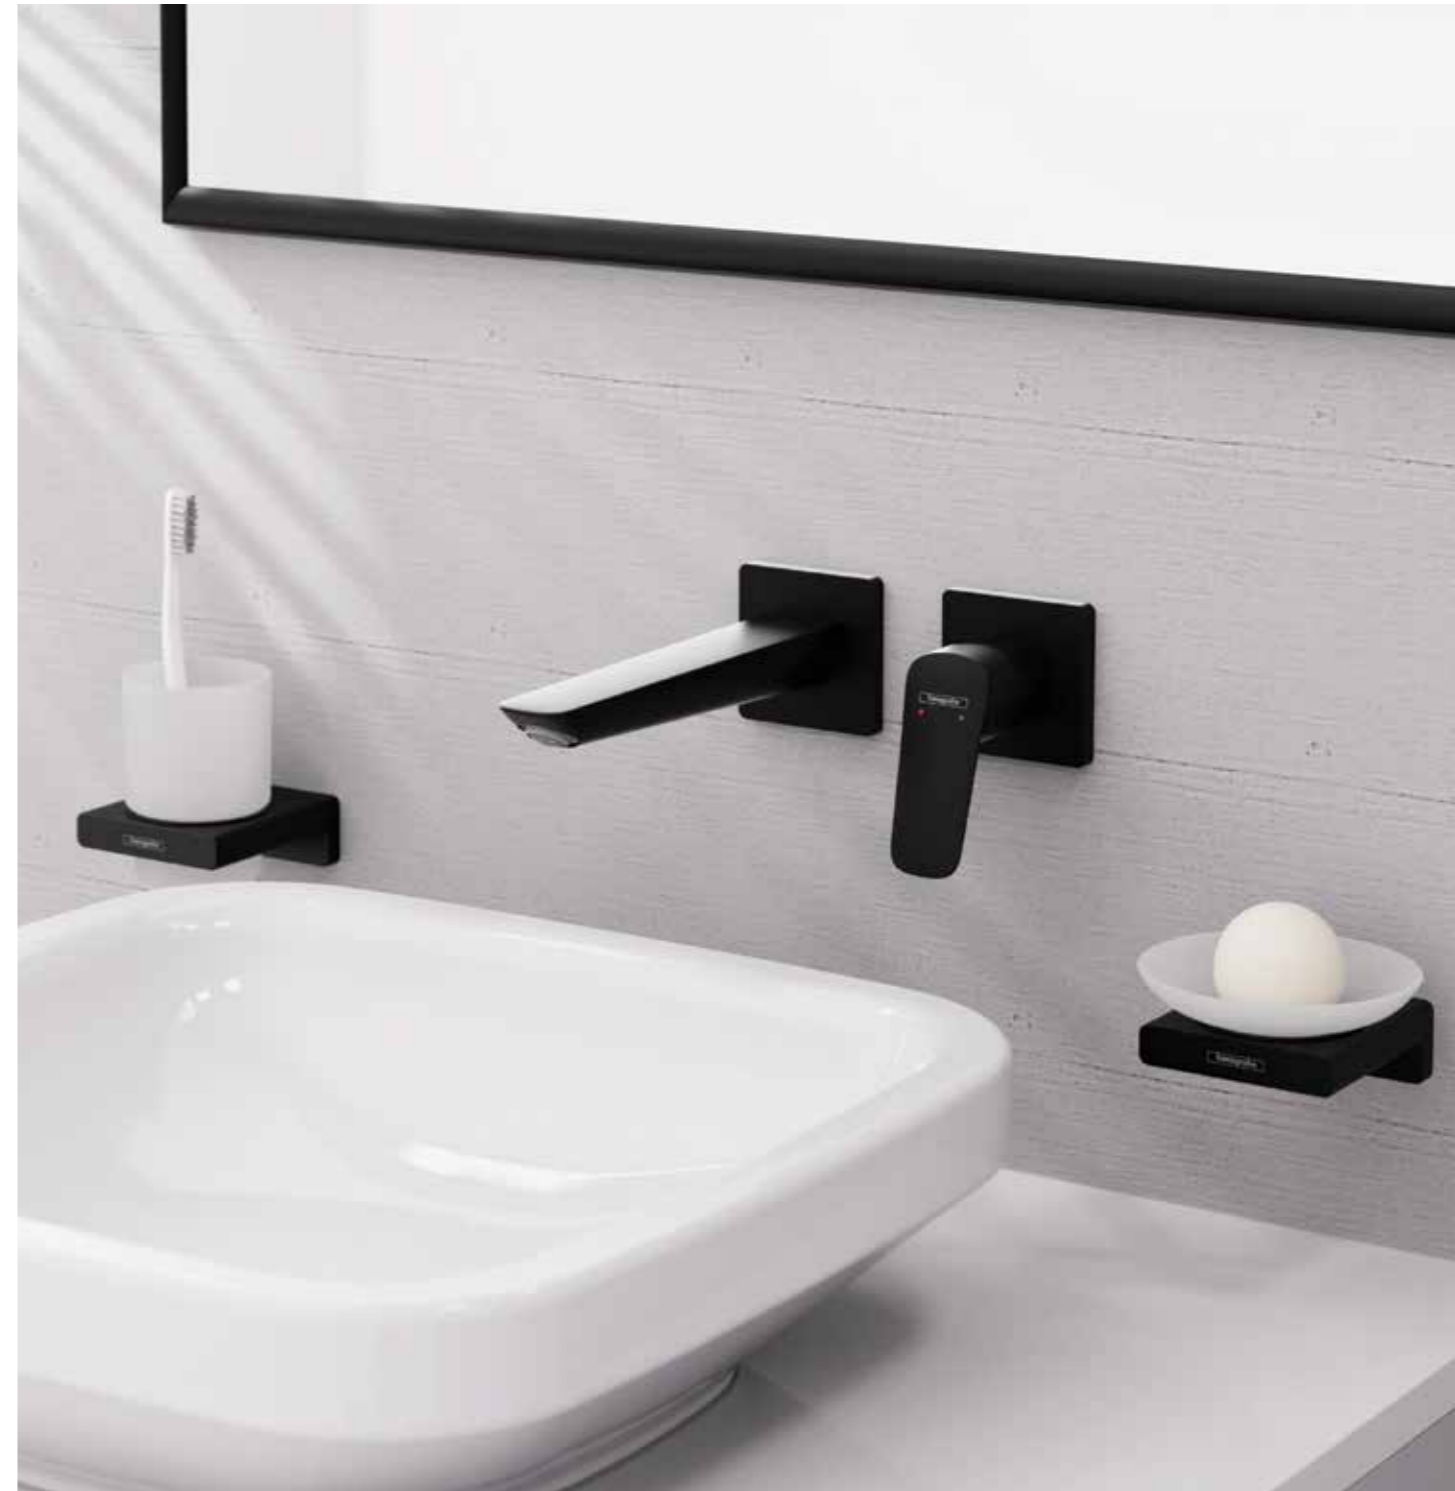

**NEXT DAY
AVAILABILITY
PRODUCT**

Need a product
next day? Look
for the icon on
selected products.

WallStoris towel hook wide

27914670 - Matt Black

£7.58 RRP (EX VAT)

WallStoris tumbler

27921670 - Matt Black