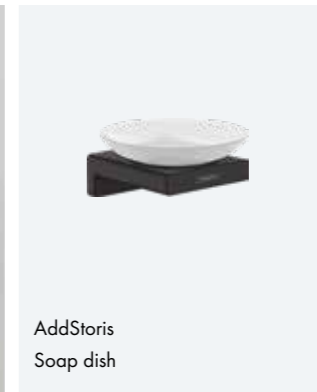

£2069.63 RRP (EX VAT)

Alternative concepts

Rebris S 110 basin mixer

AddStoris Towel ring

AddStoris Soap dish

AddStoris Towel ring

Metal waste set

AddStoris Toilet roll holder