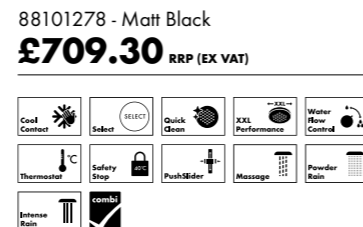

Minimum pressure: 1 bar
27812400 - White/Chrome
£245.83 RRP (EX VAT)

Ecostat Comfort Shower System 650mm with Crometta Vario hand shower

Minimum pressure: 1 bar
27013400 - White/Chrome
£325.00 RRP (EX VAT)

Available in Matt Black

Pulsify Select S Shower System 650mm with Pulsify Select S Relax hand shower

Minimum pressure: 1 bar
24260000 - Chrome
£462.50 RRP (EX VAT)

Ecostat E Shower System 650mm with Crometta Vario hand shower