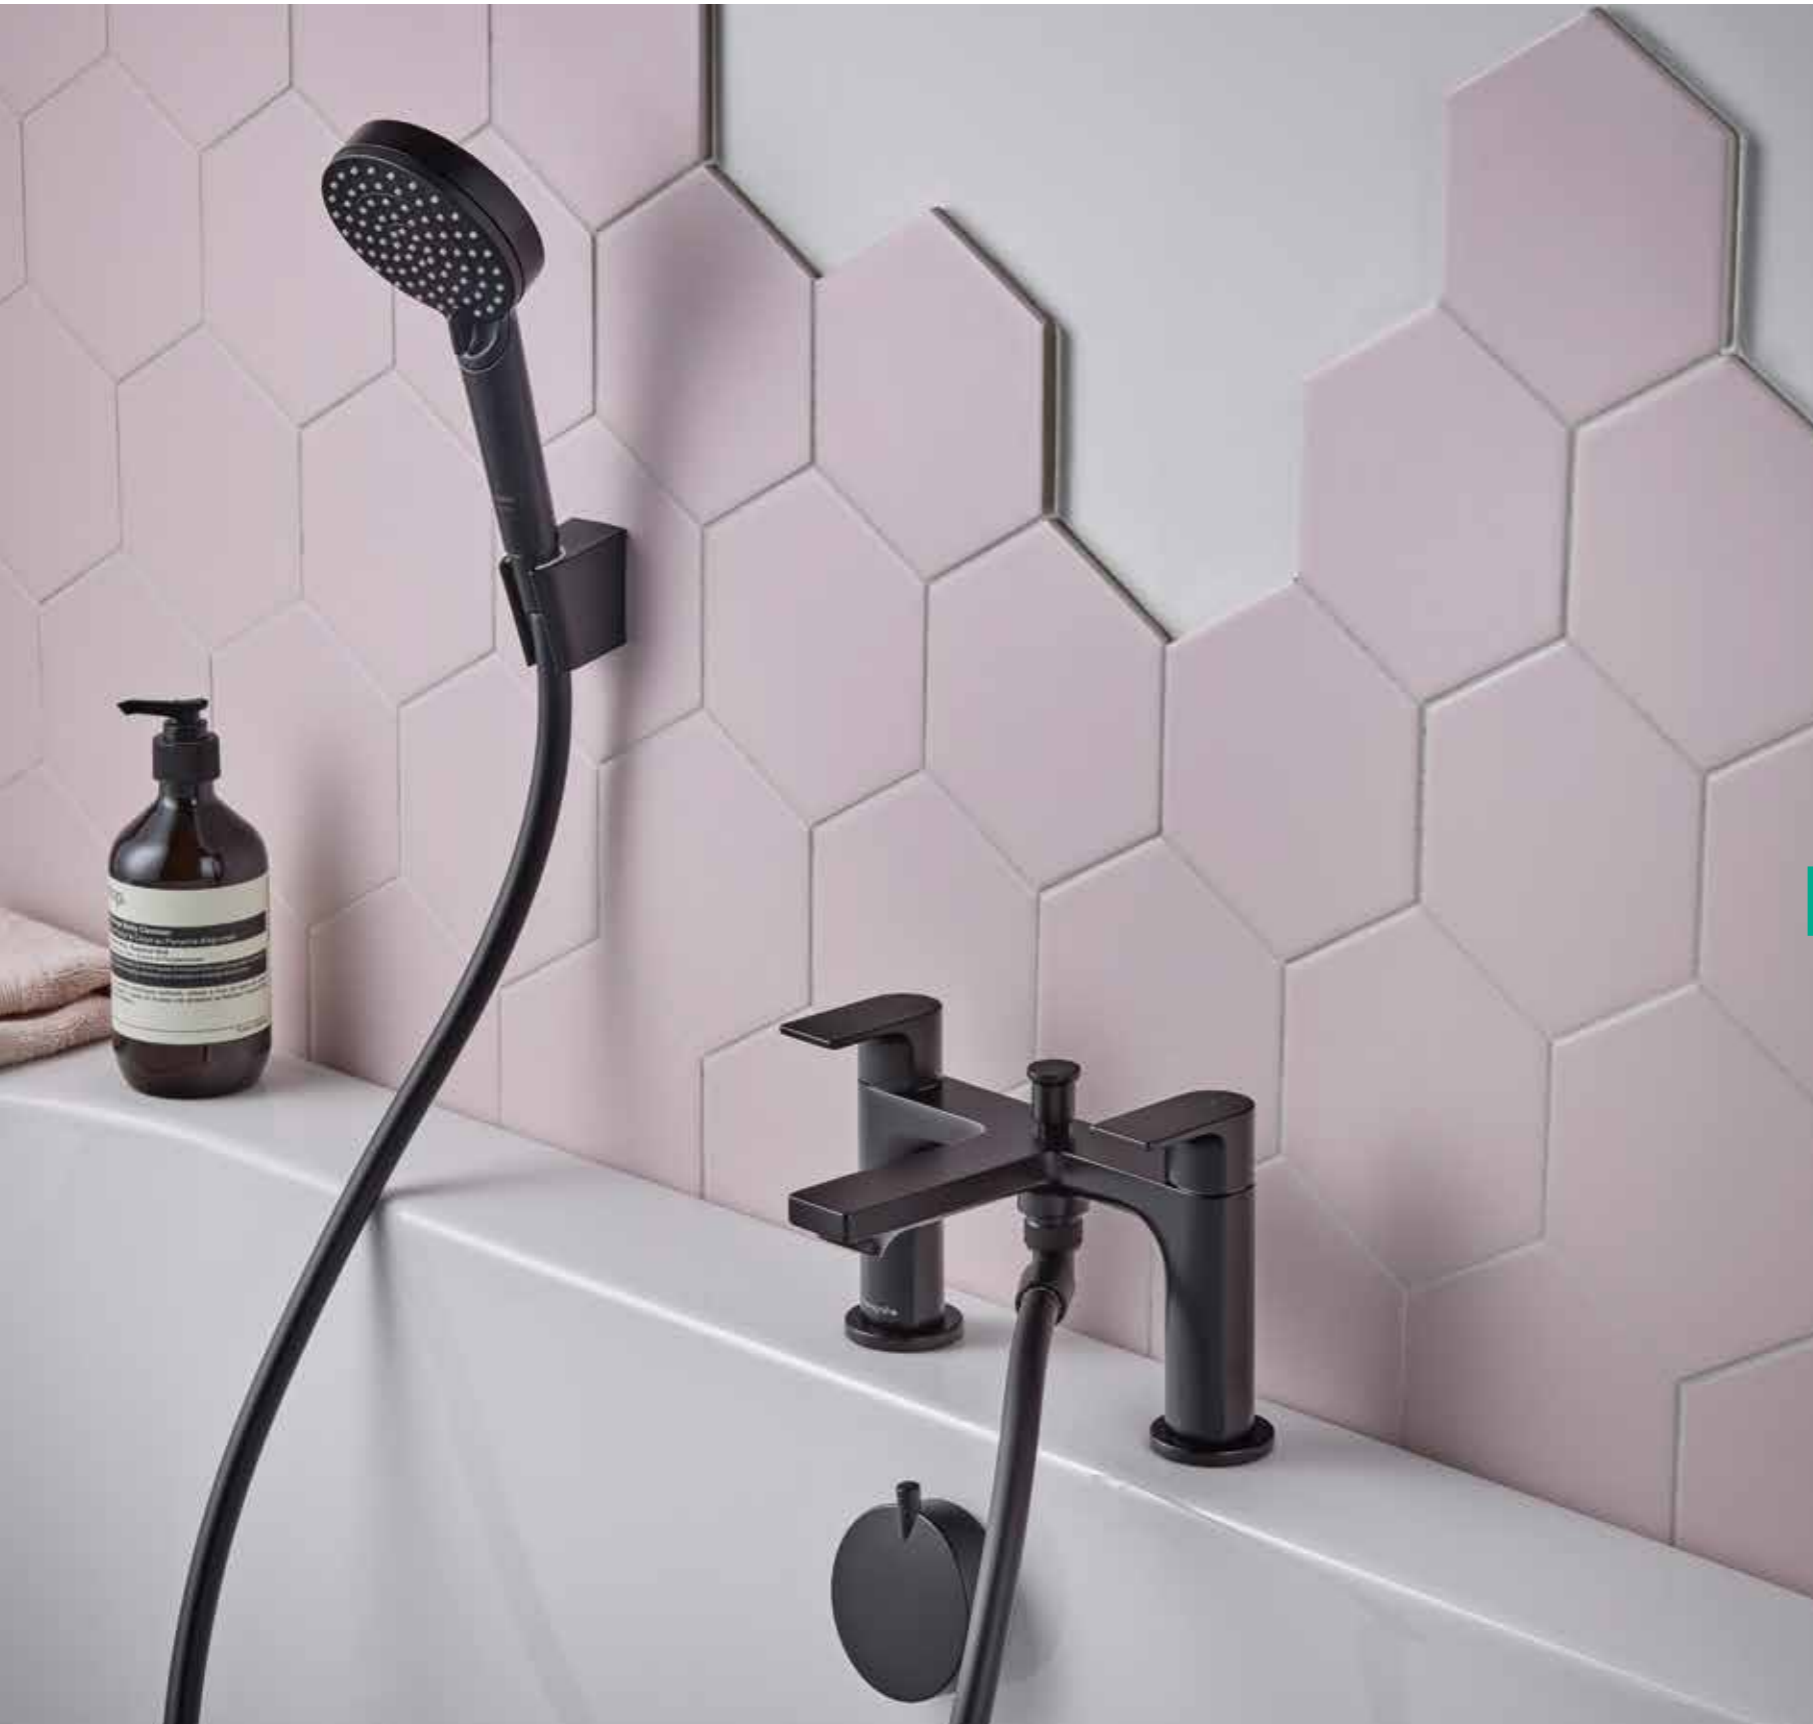

BATH MIXERS