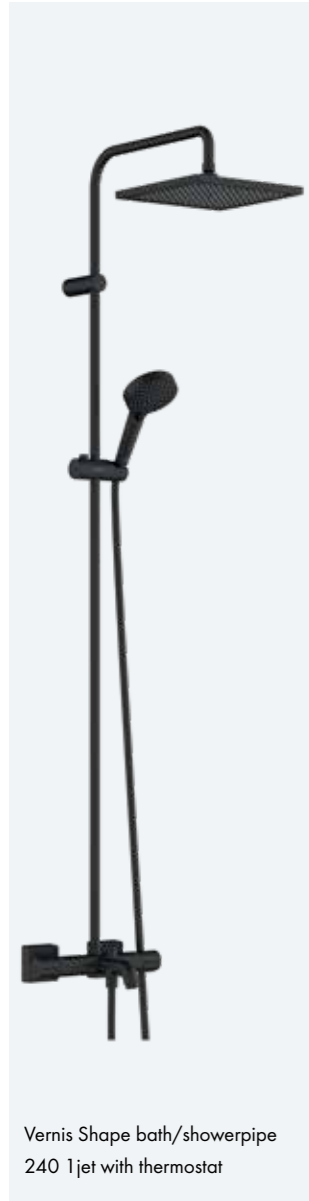

Alternative concepts