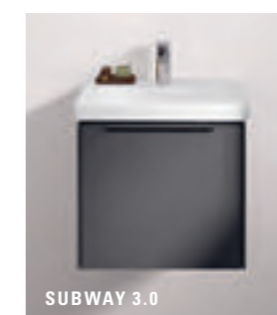

GUEST BATHROOMS

An inviting guest bathroom is a treat for hosts and guests alike. With the compact bathroom ceramics and space-saving furniture from Villeroy & Boch you can conjure up a homely atmosphere in your preferred style in the smallest of spaces.