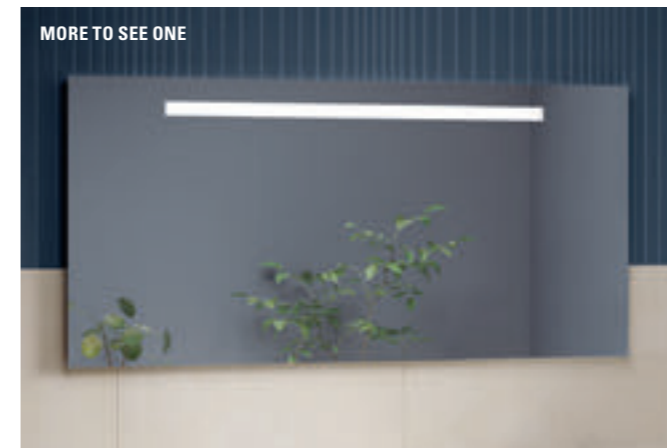

MY VIEW 14+

MIRRORS

MIRRORS

More to See Lite: a pure and simple fit every time

- Individual: the right shape and size for every bathroom
- Brilliant: with all-round LED wall lighting
- Atmospheric: adjustable light colour from daylight white to warm white