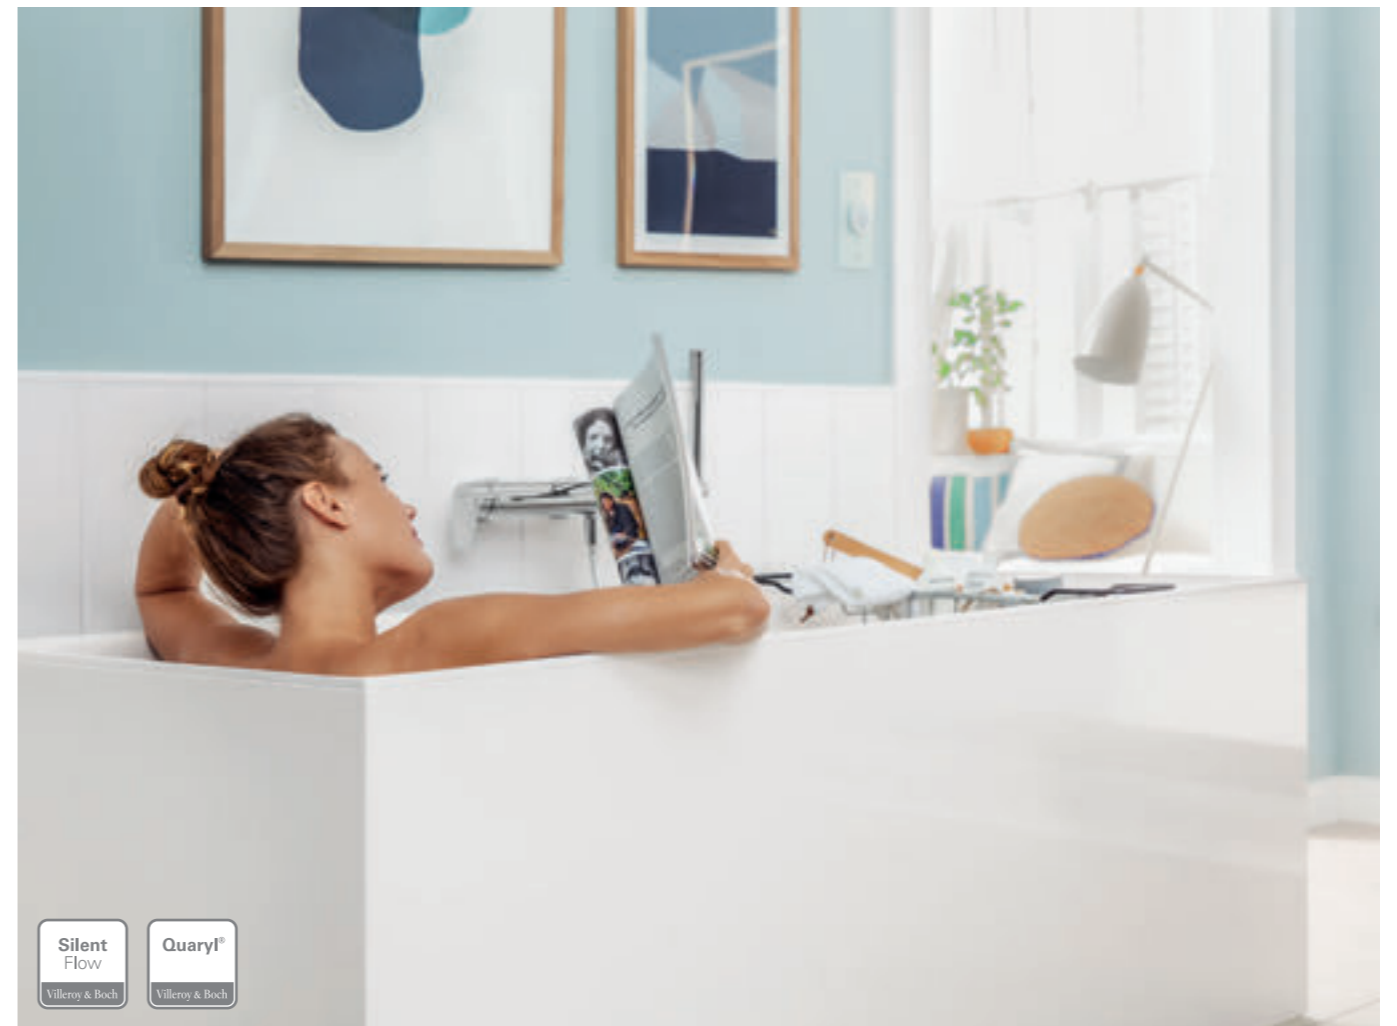

Silent Flow
Villeroy & Boch

Quaryl®
Villeroy & Boch