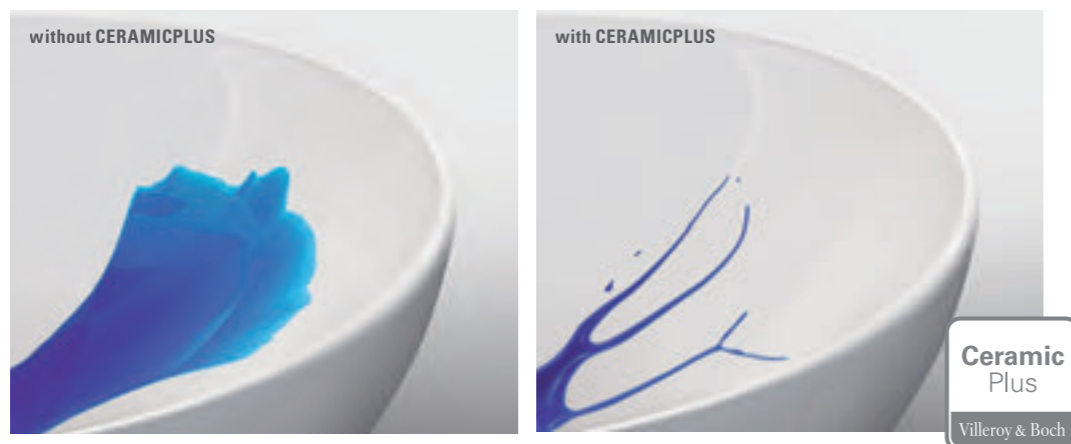

EASYACCESS

Nothing gets lost in this unobtrusive siphon: There's no way through for earrings or milk teeth. And any other precious items accidentally dropped in the washbasin are caught in the integrated receptacle. The siphon is also easy to clean, as it's accessible from above.

- Catches any small items that drop into the outlet
- Invisible solution
- Easy to clean
- No tools required

ANTIBAC

This optional surface finish provides bathroom ceramics and toilet seats with lasting protection from bacteria. Silver ions which are incorporated into the finish almost fully eliminate the growth of germs.

- 99.9 % less bacterial growth
- Optimum hygiene effect
- Reduced use of cleaning materials
- Dermatologically tested
- Long-term protection

CERAMICPLUS

The refined surface finish is especially easy to clean. Thanks to the beading effect, droplets of water form into beads which flow off into the outlet taking limescale and soiling with them.