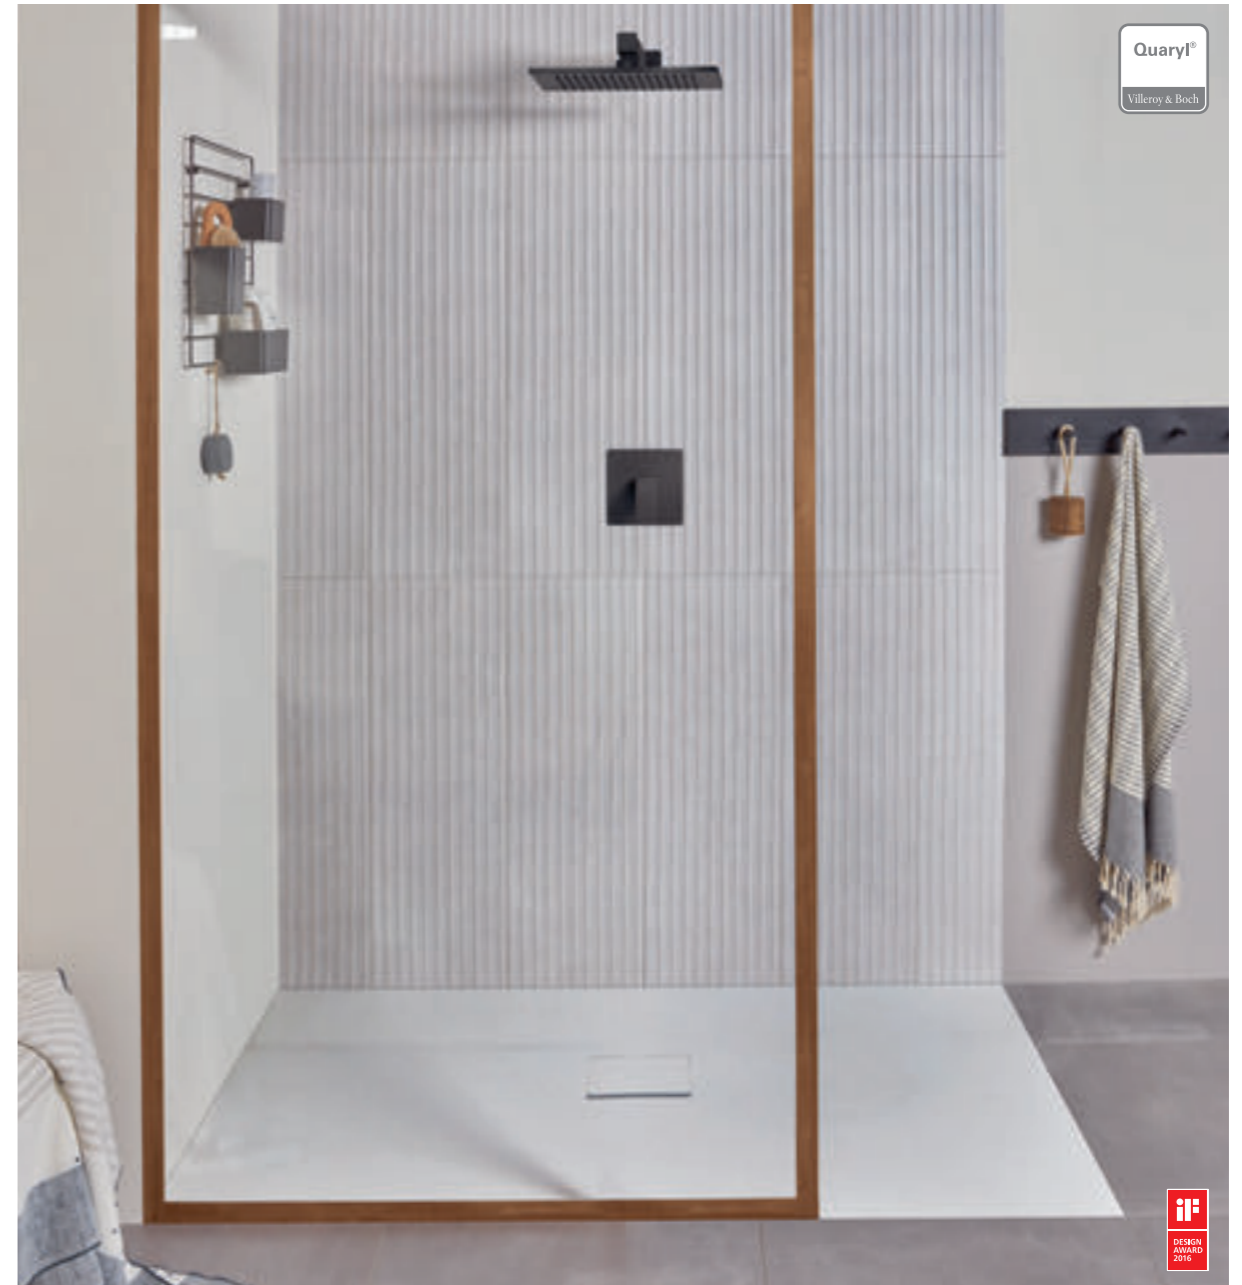

SQUARO

AirPool Entry-Level

AirPool Comfort

HydroPool Entry-Level

HydroPool Comfort

CombiPool Entry-Level

CombiPool Comfort

CombiPool Invisible

SHOWER TRAYS

Modern, flat shower trays offer maximum scope for individual design in the bathroom. Open concepts or space-saving shower niches can be integrated into practically any floor plan according to your wishes. The new materials and structural designs allow floor-flush installation, for safe and convenient use into old age.

SHOWER TRAYS

- Feel-good design**
- Minimalist: ultra-flat and rimless Quaryl® shower tray
 - Modern: flush-fit outlet
 - Matt: 4 elegant colours in a matt look
 - Millimetre precision: can be individually cut to size for every bathroom