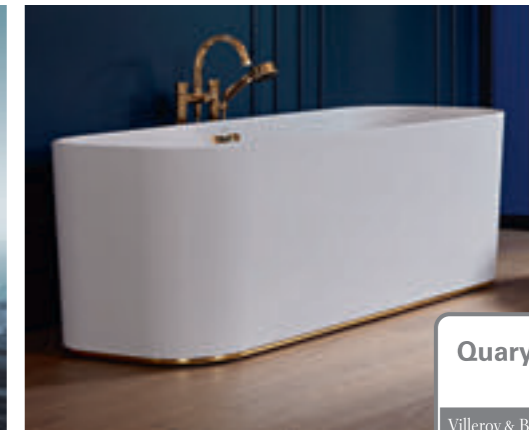

ONELEVEL

Floor-flush showers blend elegantly into the bathroom. They ensure a seamless floor and offer convenient entry, greater freedom of movement and an improved feeling of space.

One Level
Villeroy & Boch

- Ultra-flat, highly robust shower trays
- Harmonious, discreet floor design for contemporary bathroom architecture
- Safe and easy entry
- Customised sizes available
- Particularly easy to clean

ANTISLIP

Quaryl® surfaces offer maximum slip resistance by natural means. A firm foothold and safe showering are guaranteed, even on wet surfaces.

Anti Slip
Villeroy & Boch

- Quaryl® shower trays in matt colours with maximum slip-resistance
- Particularly hygienic thanks to non-porous, seamless surface
- Our acrylic shower trays in White Alpin can be supplied with Vibogrip anti-slip finish

QUARYL®

This exclusive and exceptionally robust material has a smooth and warm feel and is gentle to the skin. At the same time, Quaryl® also makes uniquely precise designs possible.

Quaryl®
Villeroy & Boch