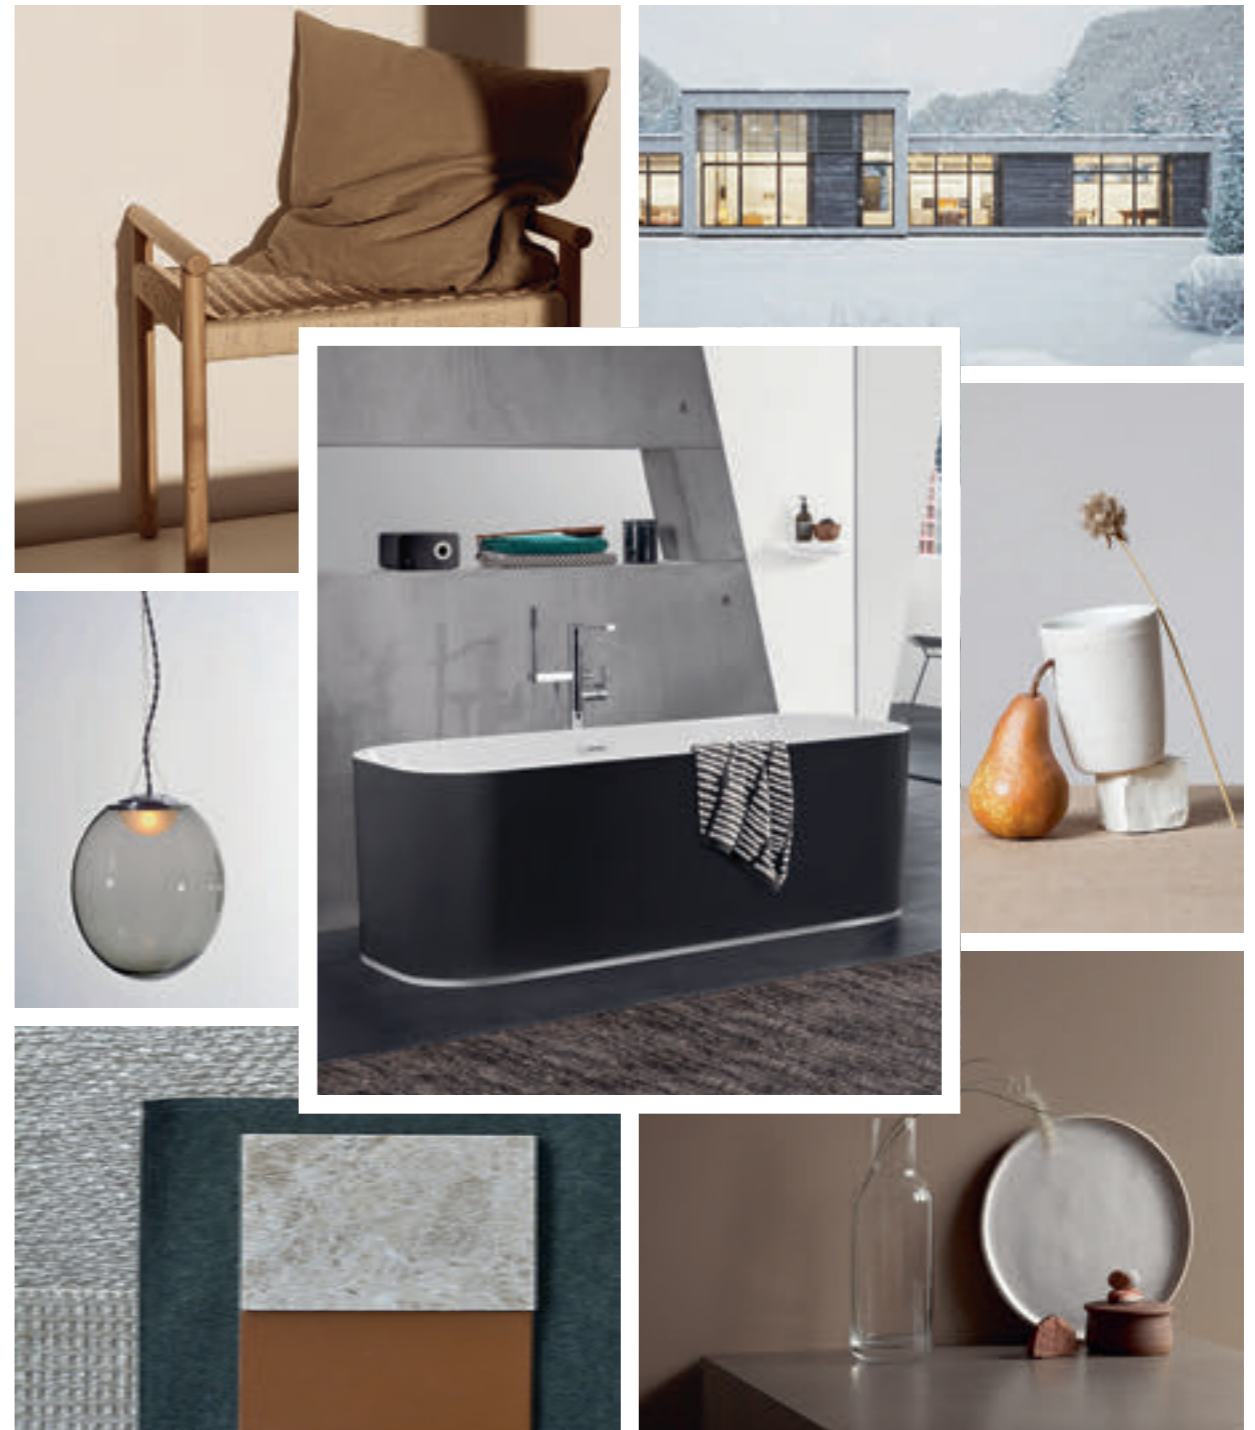

INTERIOR STYLES

DESIGNER PATRICK FREY

ALLURING MINIMALISM

“Straight lines, open spaces and simple forms emphasize the bathroom’s functionality. A well-conceived light concept and homely accessories make it all really inviting.”