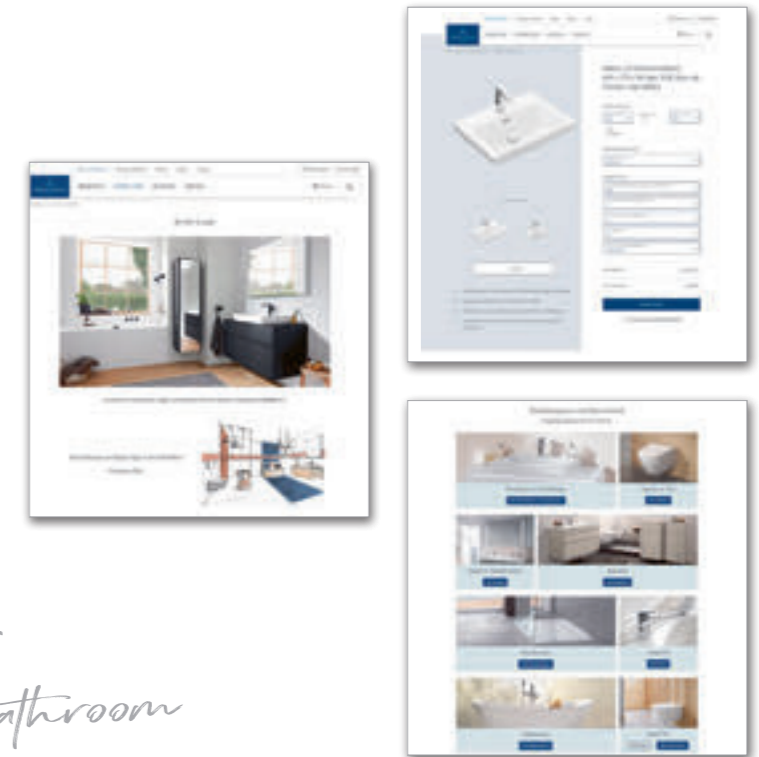

STYLE FINDER

Need some help finding the right products? Use the Style Finder to define what you like - and we'll show you the appropriate collections.

villeroyboch.com/stylefinder

BATHROOM PLANNER

Turn your ideas into virtual reality with a 3D view of your new dream bathroom or create a professional floor plan.

villeroyboch.com/bathroomplanner

PRODUCT DATA

Want to know more about a product or check measurements? You'll find detailed information here.

villeroyboch.com/products

Design your dream bathroom

INSPIRATION