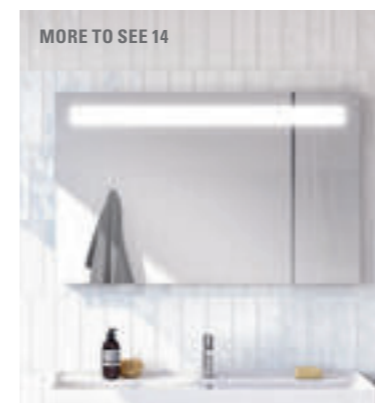

MY VIEW 14+

MIRRORS

MIRRORS

More to See Lite: a pure and simple fit every time

- Individual: the right shape and size for every bathroom
- Brilliant: with all-round LED wall lighting
- Atmospheric: adjustable light colour from daylight white to warm white