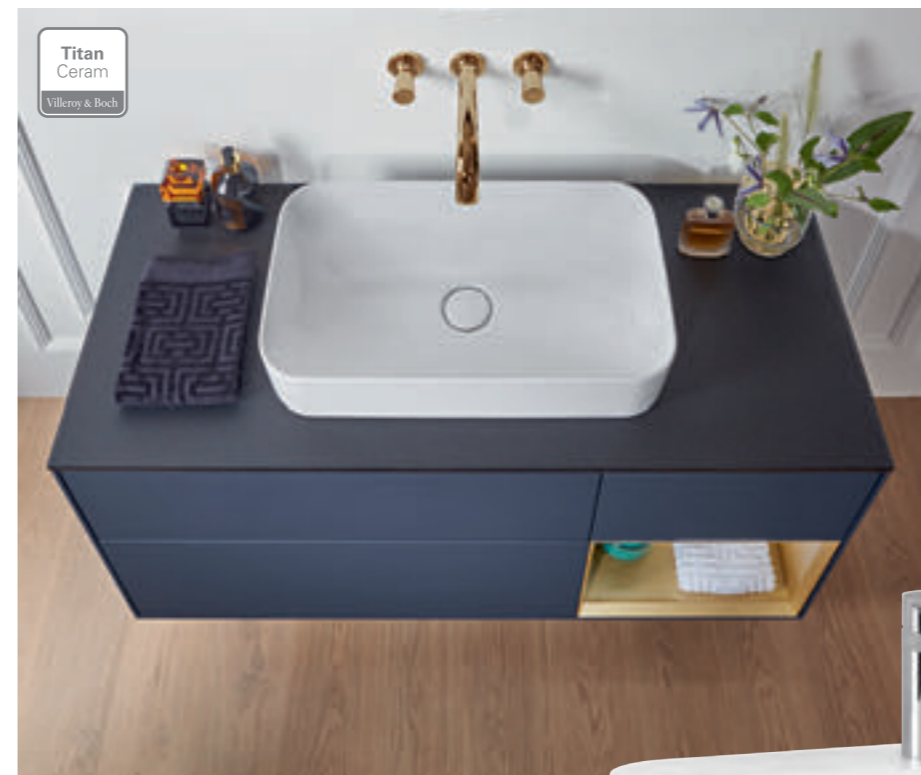

FINION
— Collection —

- Innovative: washbasin and bathroom furniture form a single unit
- Personalised: diverse furniture and colour combinations
- Atmospheric: light concept for the entire collection
- Monolithic: a bath in seamless design

Washbasin

- TitanCeram provides for thin walls and a delicate design
- Integrated flush-fit outlet valve
- Washbasin sizes from 43 to 130 cm

Fine lines

Pure aesthetics in the washing area
Delicate washbasins harmonise exquisitely with furniture in purist design.