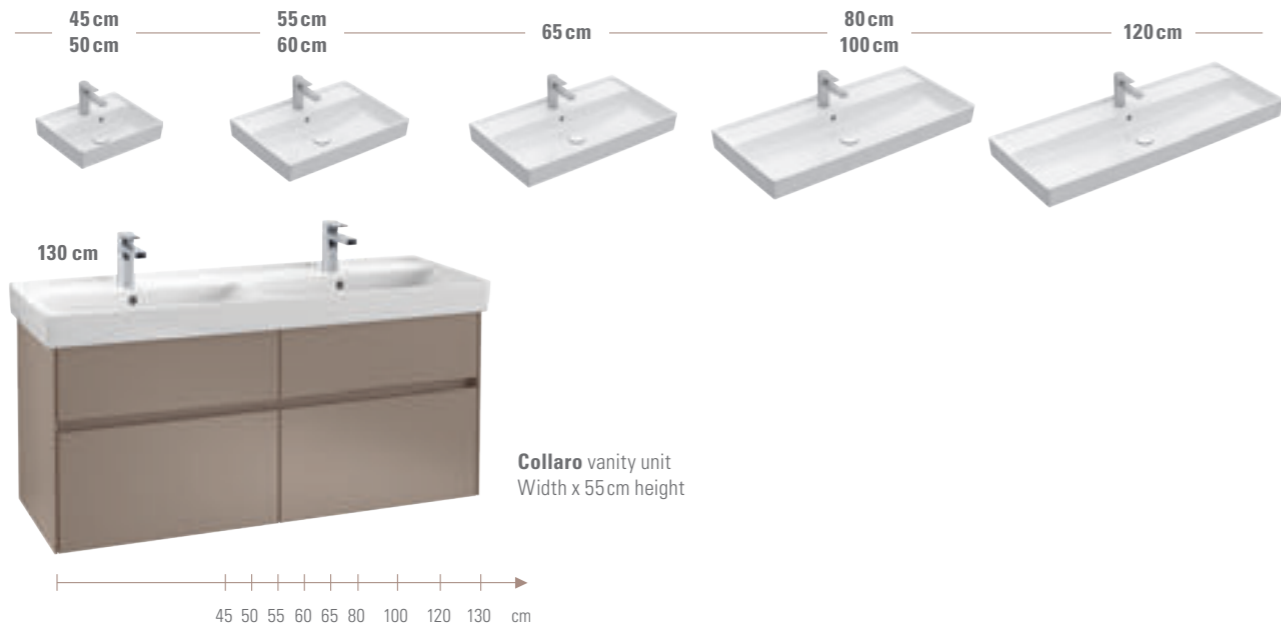

Extreme precision

The thin washbasin walls are made possible by the innovative material TitanCeram.

Titan
Ceram
Villeroy & Boch

COLLARO
Collection

- **Hallmark:** TitanCeram washbasins with designer edge
- **Variable:** in many shapes and sizes
- **Atmospheric:** handle strip with optional lighting
- **Striking:** the back-to-wall bath

Form with function

The offset designer edge defines the unique look of the washbasin and acts as a splashguard and protective rim.

VANITY WASHBASINS

SURFACE-MOUNTED WASHBASINS

SURFACE-MOUNTED WASHBASINS

→ Mix and match! There's a matching Collaro vanity unit for every Collaro washbasin. The washbasins also combine a treat with the Finion (from page 24) and Legato (from page 52) collections.