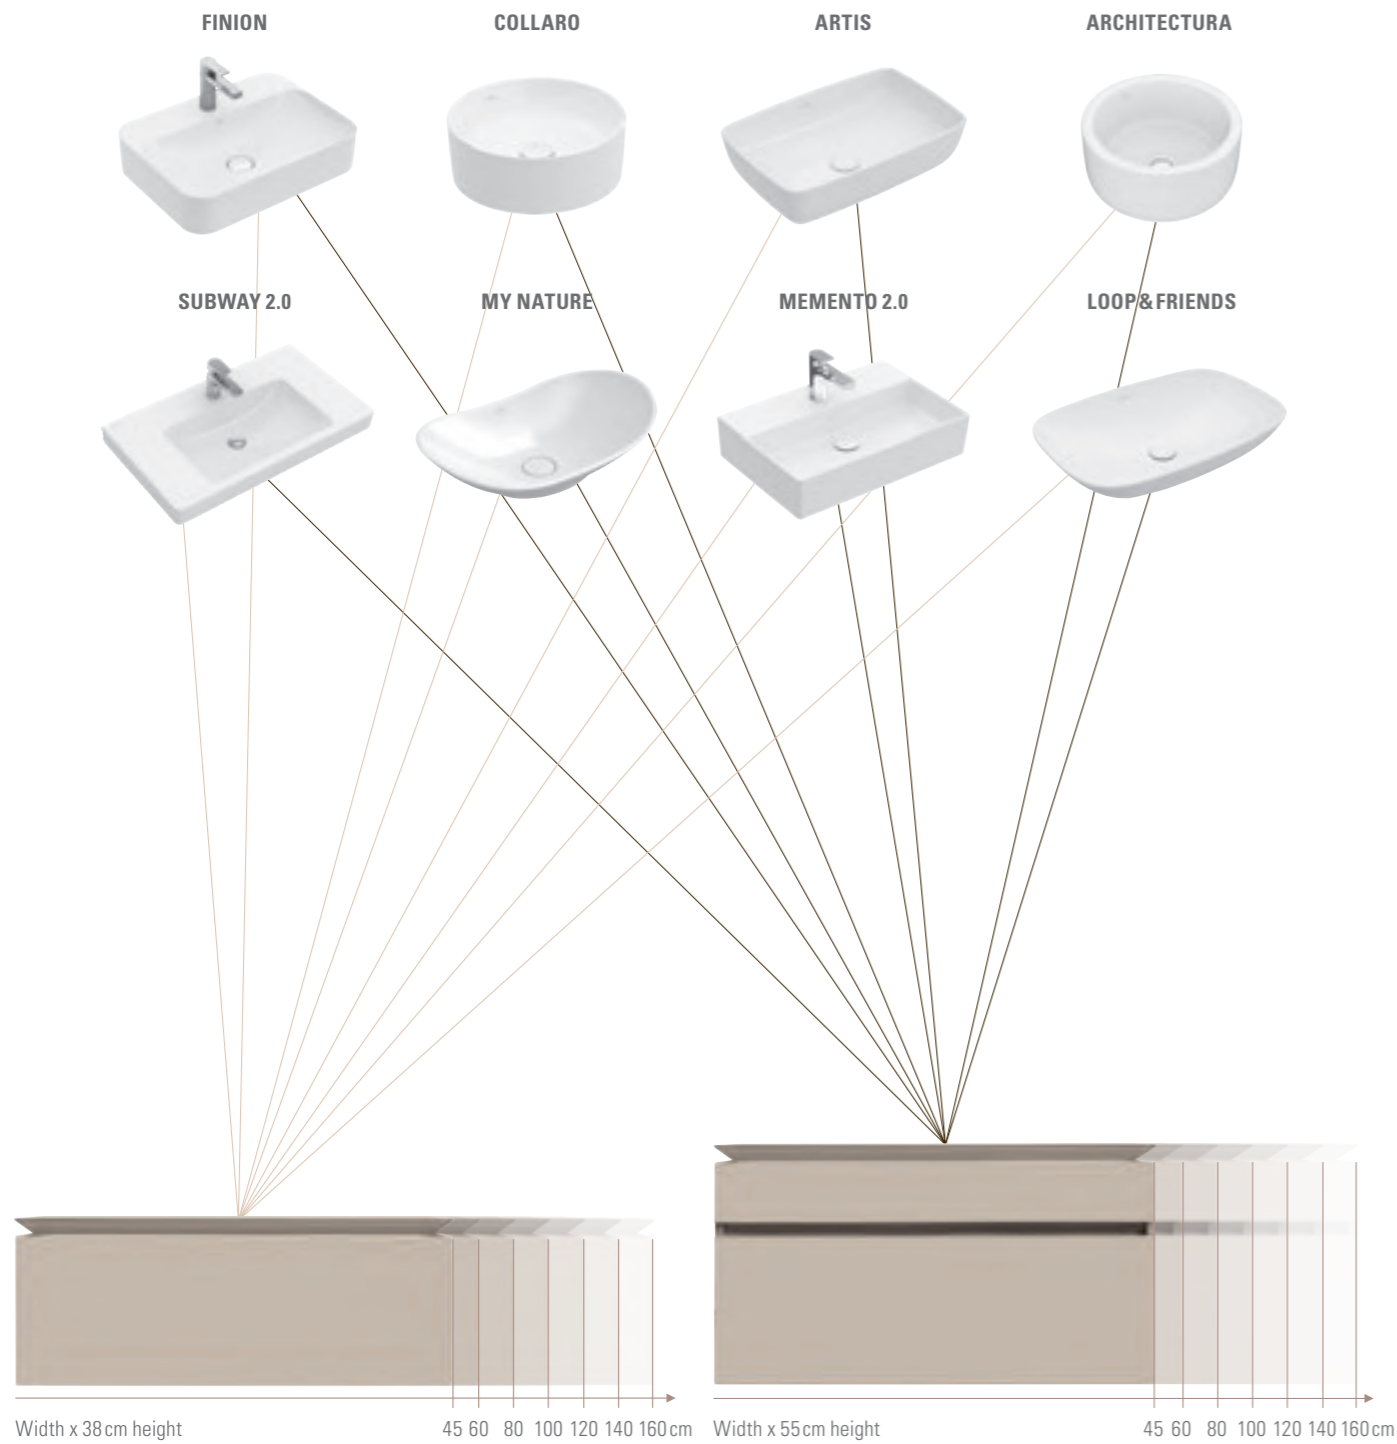

Quaryl®
Villeroy & Boch

Bath

- Fills up quietly from below with SilentFlow
- Extra-wide overflow
- Only 1 cm high rim
- Gentle to the touch in Quaryl®

Treat yourself to a little me-time

Lay back and immerse yourself in the pleasures of this ergonomically shaped deep bath with its comfortable backrest.

LEGATO
— Collection —

- Individual: bathroom furniture offering broad scope for combinations
- Compatible: furniture items match many of our washbasins
- Modern: bath with rim height of only 2 cm
- Comfortable: room for two with central outlet

Eye-catching feature

Combine to your heart's content

Matches almost all Villeroy & Boch washbasins
 The utility value of the ceramics unfolds in style on the vanity units in widths from 45 to 160 cm.

Stylish restraint