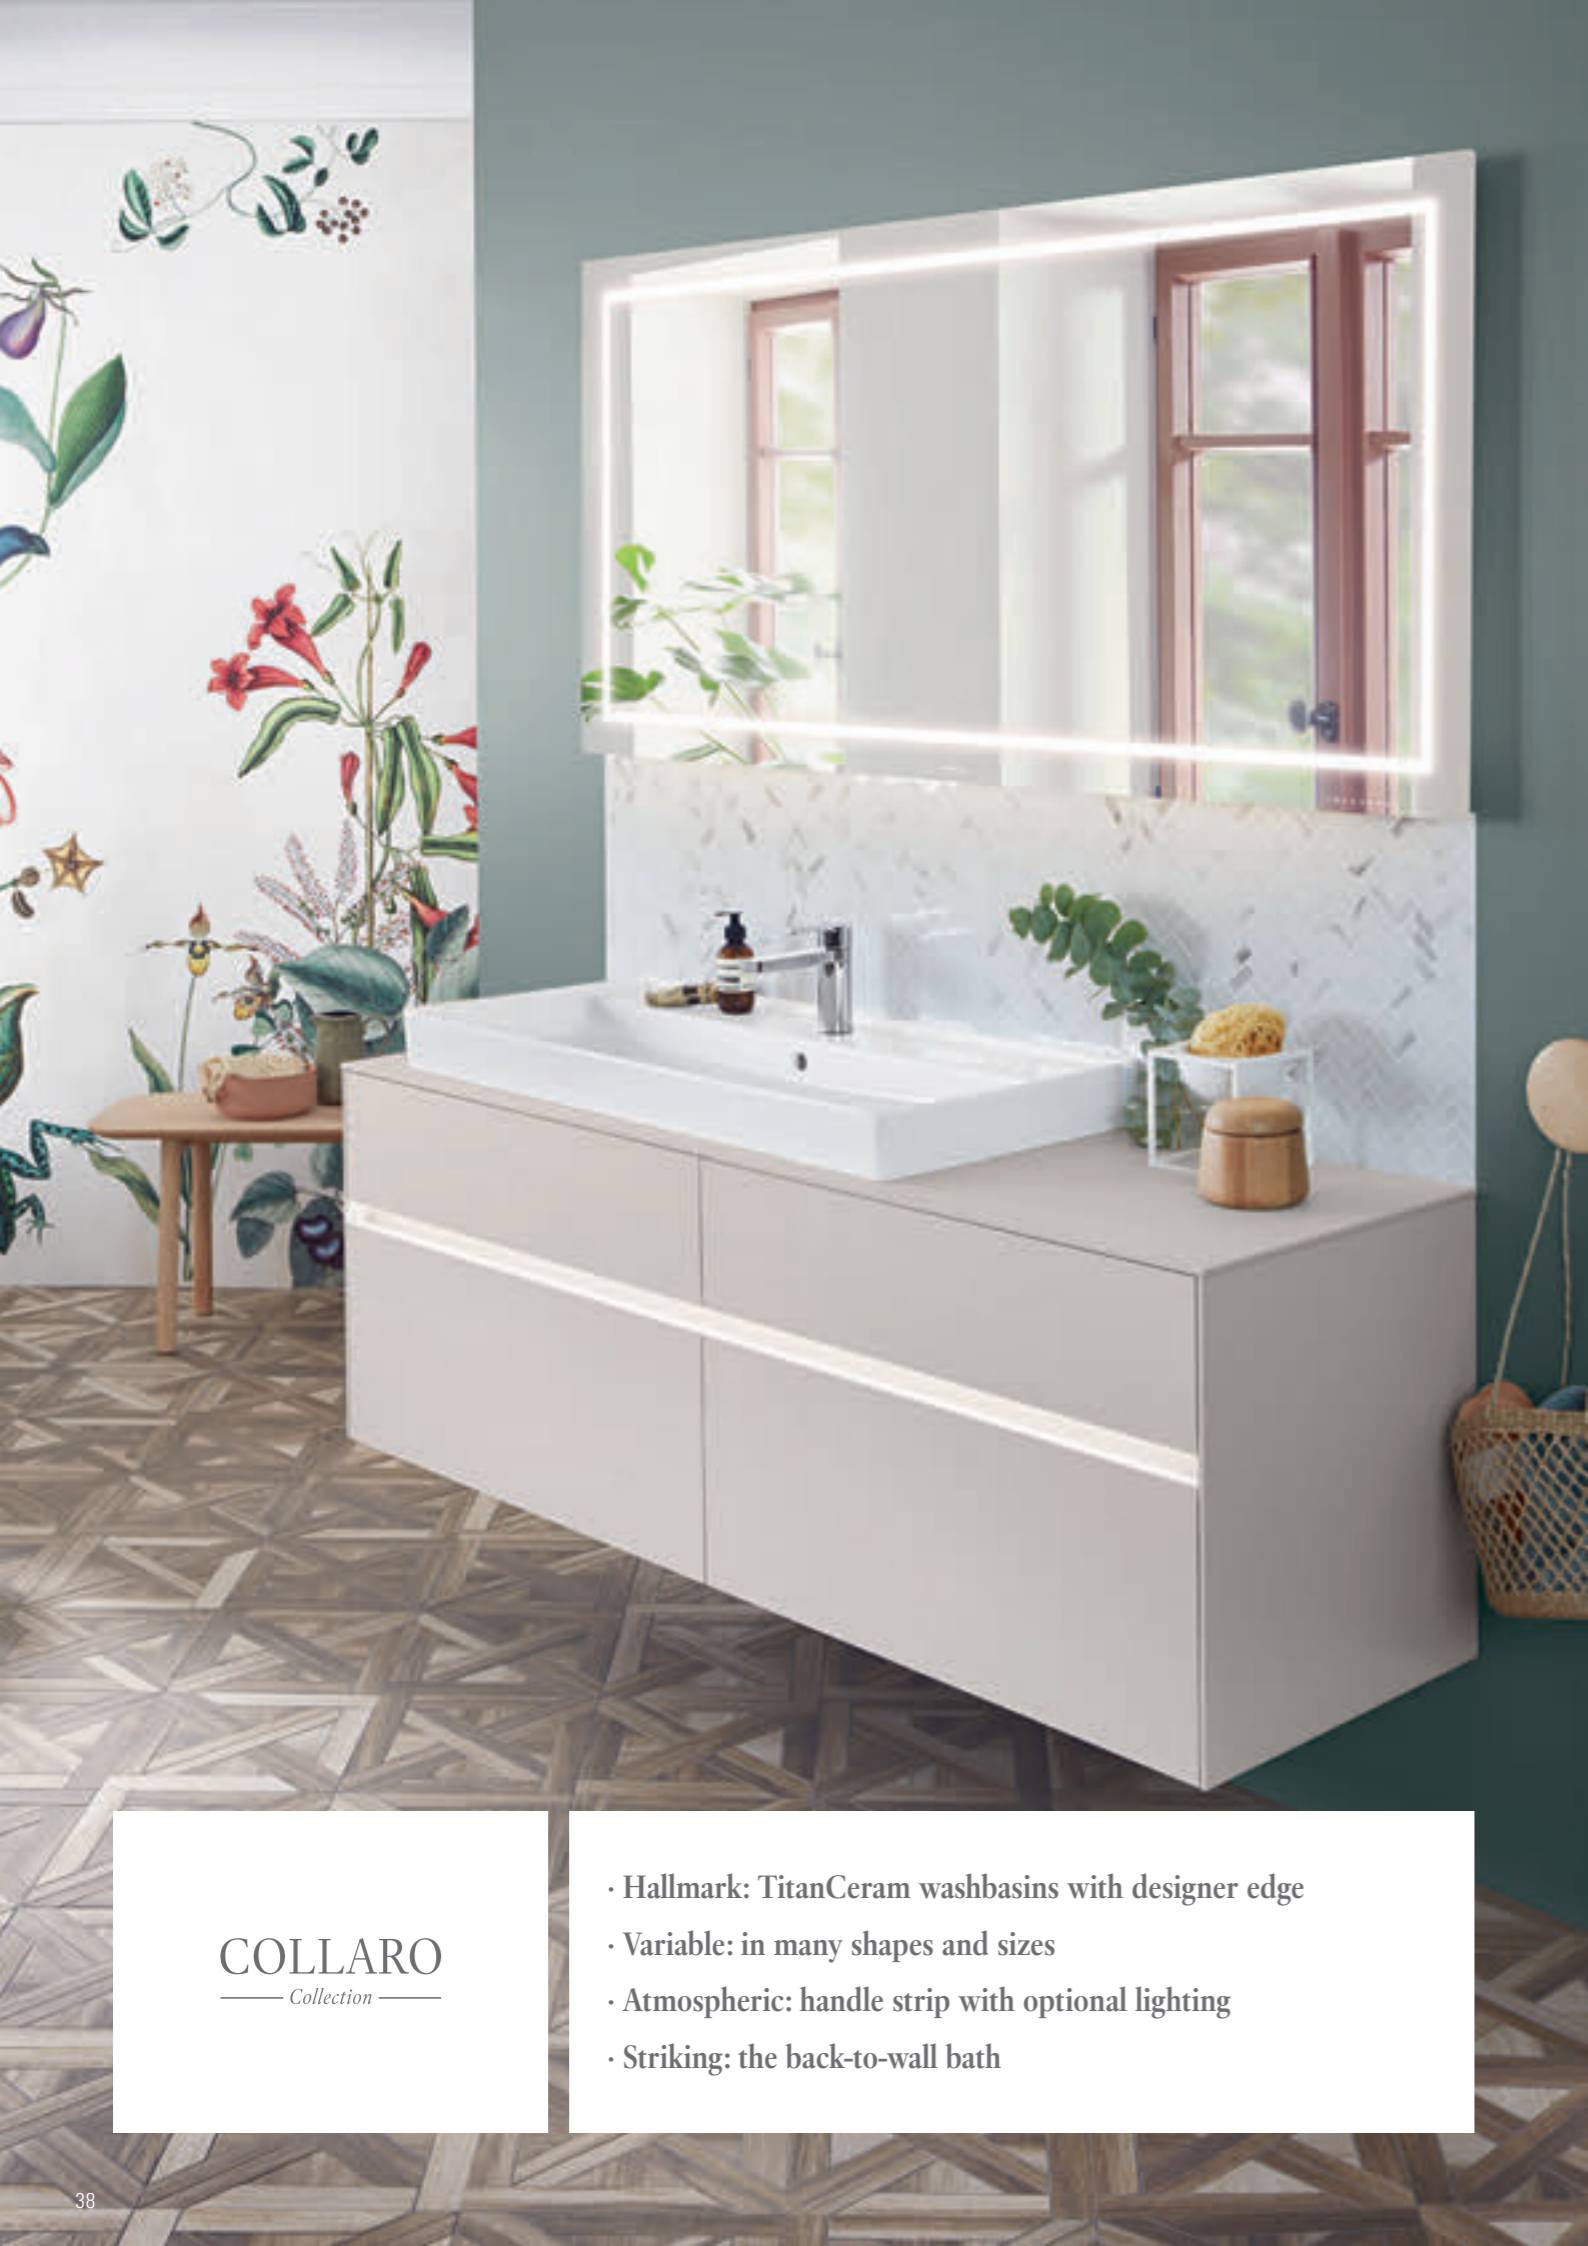

Titan
Ceram
Villeroy & Boch

COLLARO
Collection

- **Hallmark:** TitanCeram washbasins with designer edge
- **Variable:** in many shapes and sizes
- **Atmospheric:** handle strip with optional lighting
- **Striking:** the back-to-wall bath

Form with function

The offset designer edge defines the unique look of the washbasin and acts as a splashguard and protective rim.